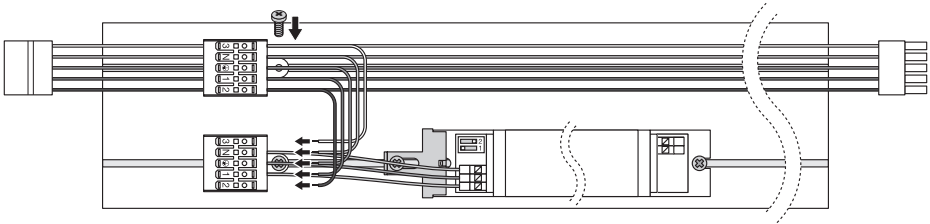

	EAN	ø / l x w x h [mm]	 l [mm]	
<b>LN INV SUSPENSION KIT WT</b>	4099854215537	120x40x1500	1640	600g
<b>LN INV SUSPENSION WIRE</b>	4099854215551	1500	-	50g
<b>LN INV INLINE CONNECTOR</b>	4099854215612	100x122x27	-	120g
<b>LN INV CORNER CONNECTOR WT</b>	4099854214905	350x350x43	700	1120g
<b>LN INV INFILL 600 WT</b>	4099854214882	700x125x43	700	1420g
<b>LN INV INFILL 1200 WT</b>	4099854214868	1300x125x43	1300	2700g
<b>LN INV INFILL 1500 WT</b>	4099854214844	1600x125x43	1600	3100g
<b>LN INV 1200 THROUGHWIRING KIT</b>	4099854214820	1430x28x14	1300	127g
<b>LN INV 1500 THROUGHWIRING KIT</b>	4099854214806	1720x28x14	1600	133g

**LINEAR IndiviLED® DIRECT**  
**LINEAR IndiviLED® DIRECT/INDIRECT**

LINEAR IndiviLED®  
INLINE CONNECTOR

LINEAR IndiviLED®

- 1200 THROUGHWIRING KIT
- 1500 THROUGHWIRING KIT

- LINEAR IndiviLED®
- INFILL 600 WT
  - INFILL 1200 WT
  - INFILL 1500 WT

LINEAR IndiviLED®  
CORNER CONNECTOR WT

LINEAR IndiviLED®  
THROUGHWIRING KIT

LINEAR IndiviLED®  
THROUGHWIRING KIT