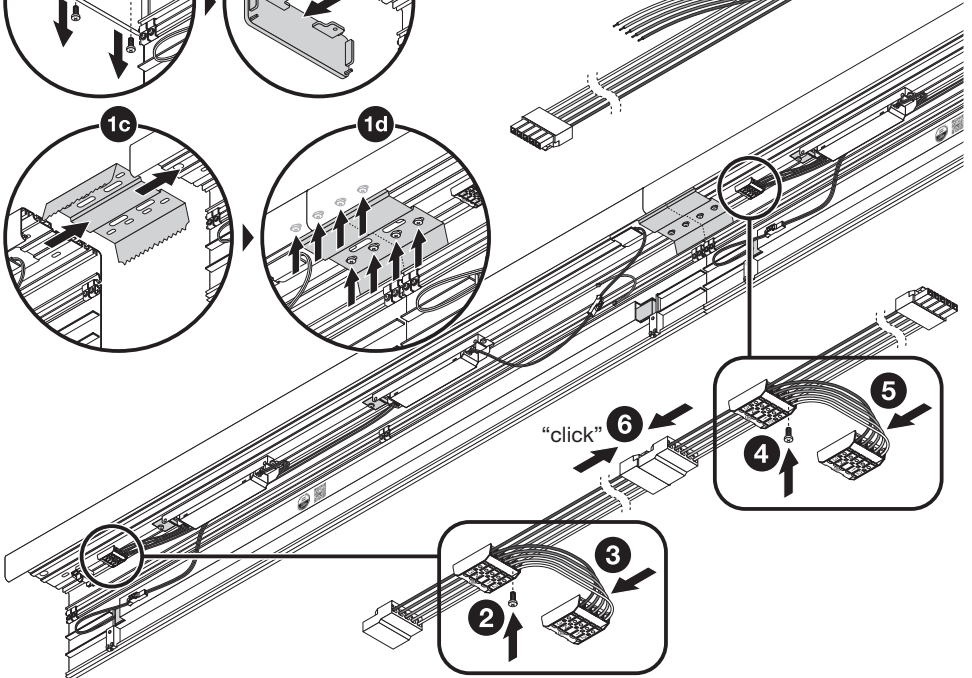

**LINEAR IndiviLED® DIRECT**  
**LINEAR IndiviLED® DIRECT/INDIRECT**

LINEAR IndiviLED®  
INLINE CONNECTOR

LINEAR IndiviLED®

- 1200 THROUGHWIRING KIT
- 1500 THROUGHWIRING KIT

- LINEAR IndiviLED®
- INFILL 600 WT
  - INFILL 1200 WT
  - INFILL 1500 WT