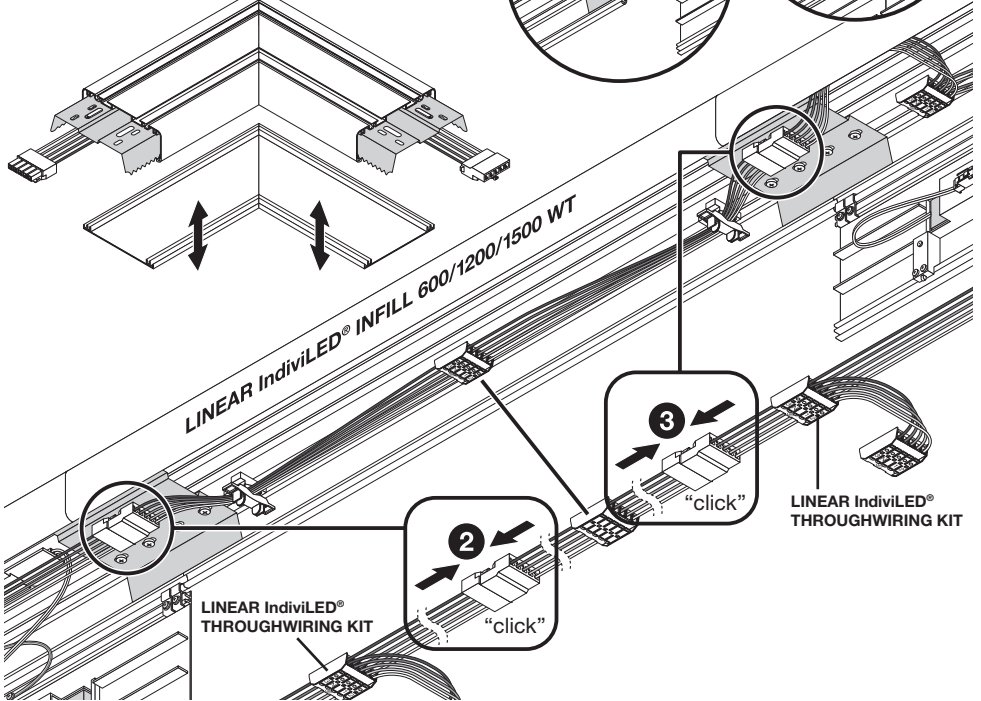

**LINEAR IndiviLED® DIRECT**  
**LINEAR IndiviLED® DIRECT/INDIRECT**

LINEAR IndiviLED®  
INLINE CONNECTOR

LINEAR IndiviLED®

- 1200 THROUGHWIRING KIT
- 1500 THROUGHWIRING KIT

- LINEAR IndiviLED®
- INFILL 600 WT
  - INFILL 1200 WT
  - INFILL 1500 WT

LINEAR IndiviLED®  
CORNER CONNECTOR WT

LINEAR IndiviLED®  
THROUGHWIRING KIT

LINEAR IndiviLED®  
THROUGHWIRING KIT