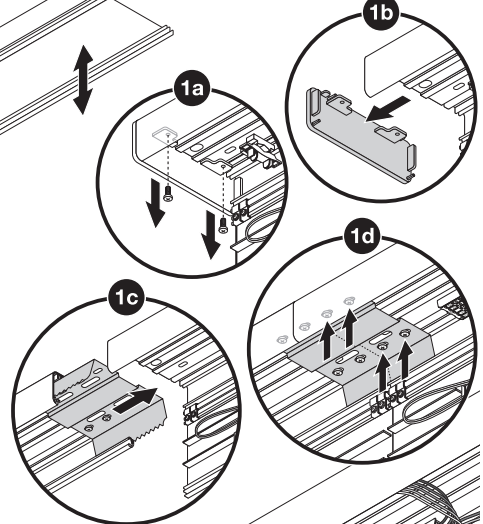

LINEAR IndiviLED®
CORNER CONNECTOR WT

LINEAR IndiviLED®
THROUGHWIRING KIT

LINEAR IndiviLED®
THROUGHWIRING KIT