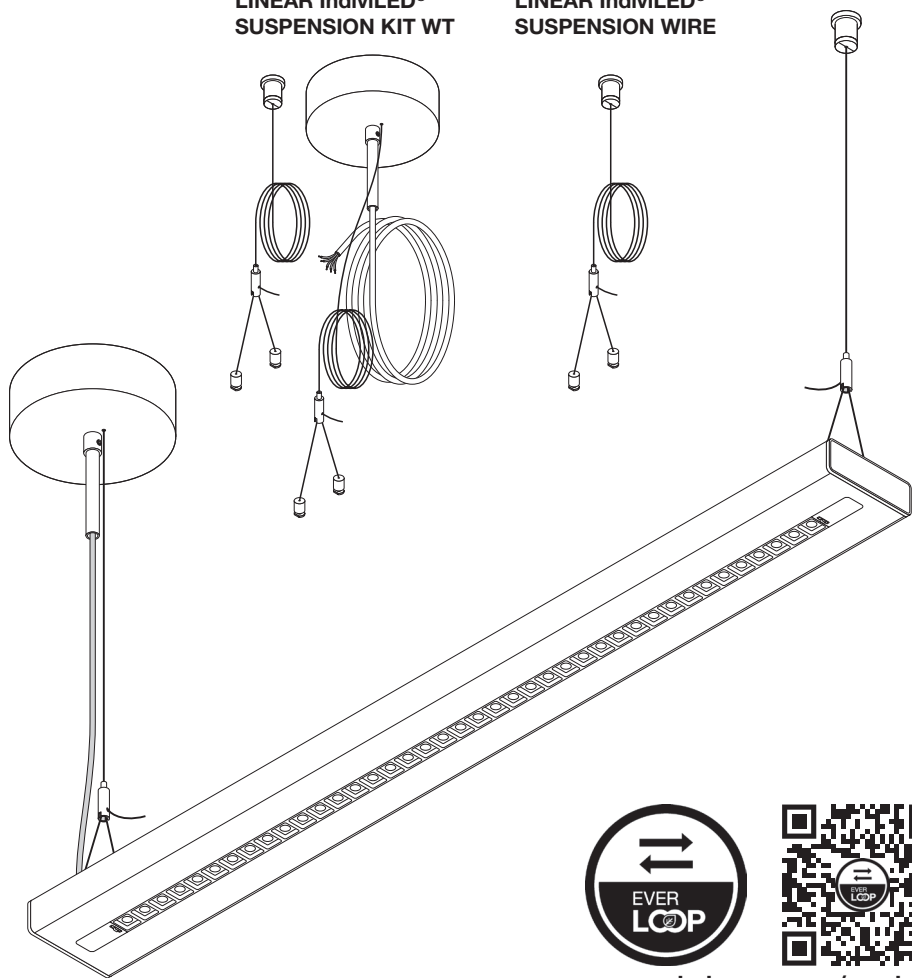

LINEAR IndiviLED® DIRECT / LINEAR IndiviLED® DIRECT/INDIRECT

LINEAR IndiviLED® SUSPENSION KIT WT

LINEAR IndiviLED® SUSPENSION WIRE

www.ledvance.com/everloop

FR

Cet appareil
se recycle

À DÉPOSER
EN MAGASIN

À DÉPOSER
EN DÉCHÈTERIE

OU

LEDVANCE GmbH
Steinerne Furt 62
86167 Augsburg, Germany
www.ledvance.com

C10449057
G11175735

15.09.23

© LEDVANCE Ltd, Aquila House
Delta Crescent, Westbrook, Warrington
WA5 7NR, United Kingdom