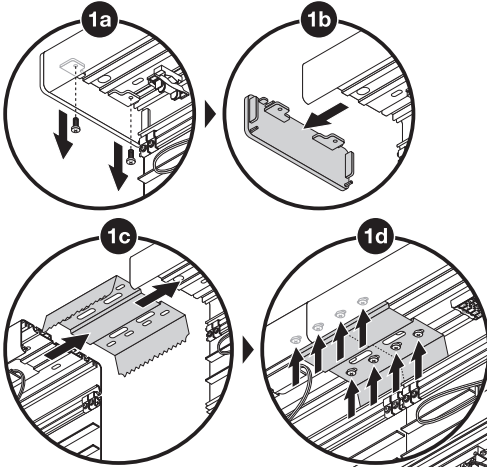

**LINEAR IndiviLED® DIRECT**  
**LINEAR IndiviLED® DIRECT/INDIRECT**

LINEAR IndiviLED®  
INLINE CONNECTOR

LINEAR IndiviLED®

- 1200 THROUGHWIRING KIT
- 1500 THROUGHWIRING KIT

- LINEAR IndiviLED®
- INFILL 600 WT
  - INFILL 1200 WT
  - INFILL 1500 WT