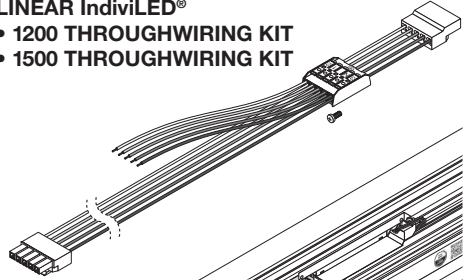

**LINEAR IndiviLED® DIRECT**  
**LINEAR IndiviLED® DIRECT/INDIRECT**

LINEAR IndiviLED®  
INLINE CONNECTOR

LINEAR IndiviLED®

- 1200 THROUGHWIRING KIT
- 1500 THROUGHWIRING KIT

- LINEAR IndiviLED®
- INFILL 600 WT
  - INFILL 1200 WT
  - INFILL 1500 WT

LINEAR IndiviLED®  
CORNER CONNECTOR WT

LINEAR IndiviLED®  
THROUGHWIRING KIT

LINEAR IndiviLED®  
THROUGHWIRING KIT