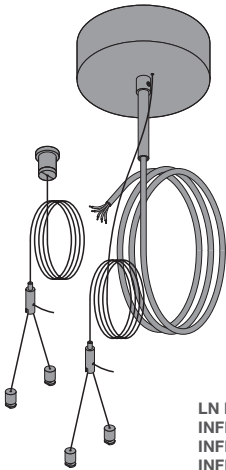

---

---

---

---

**ACCESSORIES**

---

---

**LN INV  
SUSPENSION KIT WT**

**LN INV  
SUSPENSION WIRE**

**LN INV  
INLINE CONNECTOR**

**LN INV  
CORNER CONNECTOR WT**

**LN INV  
INFILL 600 WT  
INFILL 1200 WT  
INFILL 1500 WT**

**LN INV  
1200 THROUGHWIRING KIT  
1500 THROUGHWIRING KIT**

	EAN	ø / l x w x h [mm]	 l [mm]	
<b>LN INV SUSPENSION KIT WT</b>	4099854215537	120x40x1500	1640	600g
<b>LN INV SUSPENSION WIRE</b>	4099854215551	1500	-	50g
<b>LN INV INLINE CONNECTOR</b>	4099854215612	100x122x27	-	120g
<b>LN INV CORNER CONNECTOR WT</b>	4099854214905	350x350x43	700	1120g
<b>LN INV INFILL 600 WT</b>	4099854214882	700x125x43	700	1420g
<b>LN INV INFILL 1200 WT</b>	4099854214868	1300x125x43	1300	2700g
<b>LN INV INFILL 1500 WT</b>	4099854214844	1600x125x43	1600	3100g
<b>LN INV 1200 THROUGHWIRING KIT</b>	4099854214820	1430x28x14	1300	127g
<b>LN INV 1500 THROUGHWIRING KIT</b>	4099854214806	1720x28x14	1600	133g