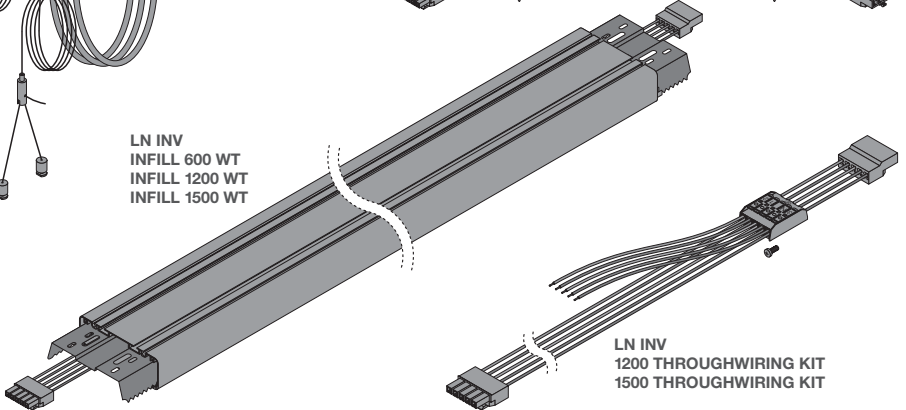

---

---

---

---

**ACCESSORIES**

---

---

**LN INV  
SUSPENSION KIT WT**

**LN INV  
SUSPENSION WIRE**

**LN INV  
INLINE CONNECTOR**

**LN INV  
CORNER CONNECTOR WT**

**LN INV  
INFILL 600 WT  
INFILL 1200 WT  
INFILL 1500 WT**

**LN INV  
1200 THROUGHWIRING KIT  
1500 THROUGHWIRING KIT**

	EAN	ø / l x w x h [mm]	 l [mm]	
<b>LN INV SUSPENSION KIT WT</b>	4099854215537	120x40x1500	1640	600g
<b>LN INV SUSPENSION WIRE</b>	4099854215551	1500	-	50g
<b>LN INV INLINE CONNECTOR</b>	4099854215612	100x122x27	-	120g
<b>LN INV CORNER CONNECTOR WT</b>	4099854214905	350x350x43	700	1120g
<b>LN INV INFILL 600 WT</b>	4099854214882	700x125x43	700	1420g
<b>LN INV INFILL 1200 WT</b>	4099854214868	1300x125x43	1300	2700g
<b>LN INV INFILL 1500 WT</b>	4099854214844	1600x125x43	1600	3100g
<b>LN INV 1200 THROUGHWIRING KIT</b>	4099854214820	1430x28x14	1300	127g
<b>LN INV 1500 THROUGHWIRING KIT</b>	4099854214806	1720x28x14	1600	133g

**LINEAR IndiviLED® DIRECT**  
**LINEAR IndiviLED® DIRECT/INDIRECT**

LINEAR IndiviLED®  
INLINE CONNECTOR

LINEAR IndiviLED®

- 1200 THROUGHWIRING KIT
- 1500 THROUGHWIRING KIT

- LINEAR IndiviLED®
- INFILL 600 WT
  - INFILL 1200 WT
  - INFILL 1500 WT