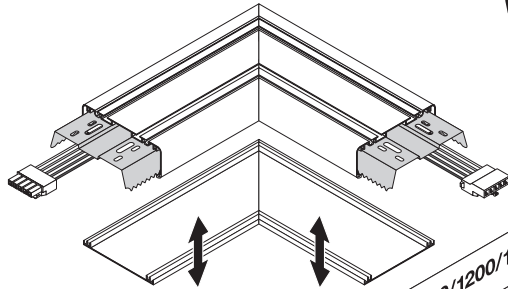

LINEAR IndiviLED®
CORNER CONNECTOR WT

LINEAR IndiviLED®
THROUGHWIRING KIT

LINEAR IndiviLED®
THROUGHWIRING KIT