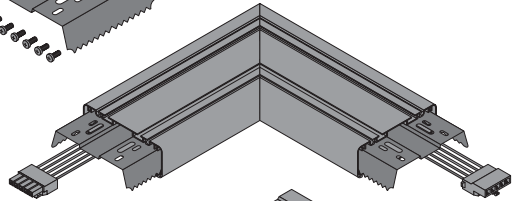

---

---

---

---

**ACCESSORIES**

---

---

**LN INV  
SUSPENSION KIT WT**

**LN INV  
SUSPENSION WIRE**

**LN INV  
INLINE CONNECTOR**

**LN INV  
CORNER CONNECTOR WT**

**LN INV  
INFILL 600 WT  
INFILL 1200 WT  
INFILL 1500 WT**

**LN INV  
1200 THROUGHWIRING KIT  
1500 THROUGHWIRING KIT**

	EAN	ø / l x w x h [mm]	 l [mm]	
<b>LN INV SUSPENSION KIT WT</b>	4099854215537	120x40x1500	1640	600g
<b>LN INV SUSPENSION WIRE</b>	4099854215551	1500	-	50g
<b>LN INV INLINE CONNECTOR</b>	4099854215612	100x122x27	-	120g
<b>LN INV CORNER CONNECTOR WT</b>	4099854214905	350x350x43	700	1120g
<b>LN INV INFILL 600 WT</b>	4099854214882	700x125x43	700	1420g
<b>LN INV INFILL 1200 WT</b>	4099854214868	1300x125x43	1300	2700g
<b>LN INV INFILL 1500 WT</b>	4099854214844	1600x125x43	1600	3100g
<b>LN INV 1200 THROUGHWIRING KIT</b>	4099854214820	1430x28x14	1300	127g
<b>LN INV 1500 THROUGHWIRING KIT</b>	4099854214806	1720x28x14	1600	133g