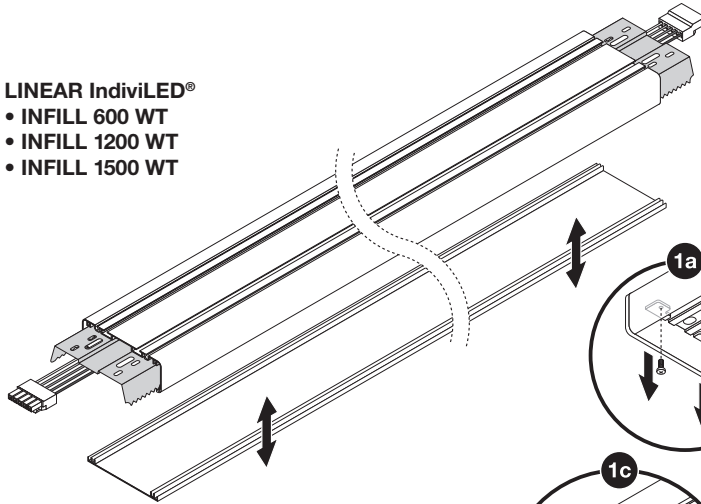

	EAN	ø / l x w x h [mm]	 l [mm]	
<b>LN INV SUSPENSION KIT WT</b>	4099854215537	120x40x1500	1640	600g
<b>LN INV SUSPENSION WIRE</b>	4099854215551	1500	-	50g
<b>LN INV INLINE CONNECTOR</b>	4099854215612	100x122x27	-	120g
<b>LN INV CORNER CONNECTOR WT</b>	4099854214905	350x350x43	700	1120g
<b>LN INV INFILL 600 WT</b>	4099854214882	700x125x43	700	1420g
<b>LN INV INFILL 1200 WT</b>	4099854214868	1300x125x43	1300	2700g
<b>LN INV INFILL 1500 WT</b>	4099854214844	1600x125x43	1600	3100g
<b>LN INV 1200 THROUGHWIRING KIT</b>	4099854214820	1430x28x14	1300	127g
<b>LN INV 1500 THROUGHWIRING KIT</b>	4099854214806	1720x28x14	1600	133g

**LINEAR IndiviLED® DIRECT**  
**LINEAR IndiviLED® DIRECT/INDIRECT**

LINEAR IndiviLED®  
INLINE CONNECTOR

LINEAR IndiviLED®

- 1200 THROUGHWIRING KIT
- 1500 THROUGHWIRING KIT

- LINEAR IndiviLED®
- INFILL 600 WT
  - INFILL 1200 WT
  - INFILL 1500 WT