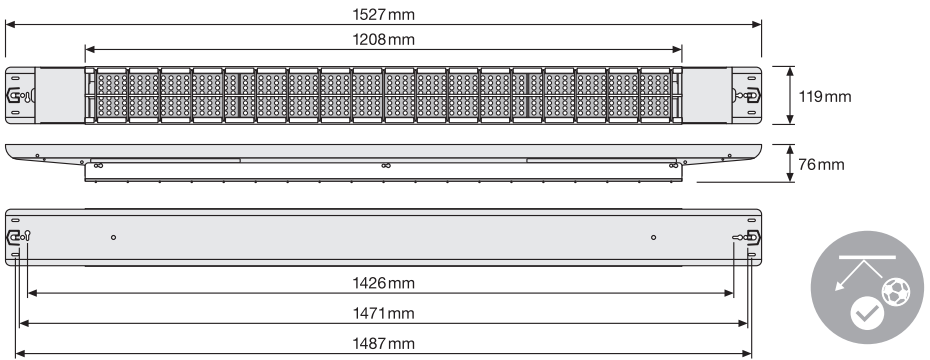

LB FLEX 1500 BALL PROOF COVER		
EAN	l x w x h [mm]	
4099854177729	1206x119x39	1.7 kg

**LOWBAY FLEX 1200 P / LOWBAY FLEX 1200 DALI P**

1236 mm (total length)  
915 mm (main body length)  
115 mm (height)  
65 mm (depth)

800 mm (D) (mounting hole spacing)  
1135 mm (A) (mounting hole to end)  
1180 mm (C) (mounting hole to end)  
1196 mm (B) (mounting hole to end)

**LOWBAY FLEX 1500 P / LOWBAY FLEX 1500 DALI P**

**LOWBAY FLEX 1200 P / LOWBAY FLEX 1200 DALI P + LB FLEX 1200 BALL PROOF COVER**

**LOWBAY FLEX 1500 P / LOWBAY FLEX 1500 DALI P + LB FLEX 1500 BALL PROOF COVER**

**LB FLEX SUSPENSION KIT**  
EAN 4058075693722

LOWBAY FLEX 1200 P / LOWBAY FLEX 1200 DALI P

LOWBAY FLEX 1500 P / LOWBAY FLEX 1500 DALI P