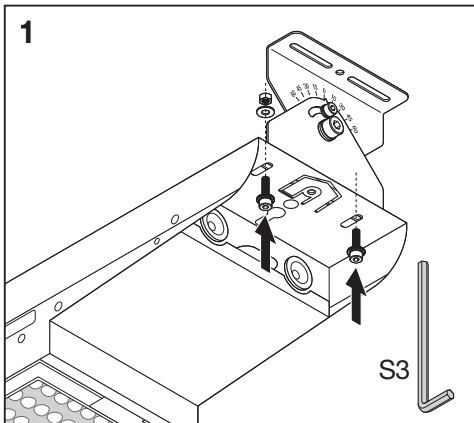

800 mm (D) (mounting hole spacing)  
1135 mm (A) (mounting hole to end)  
1180 mm (C) (mounting hole to end)  
1196 mm (B) (mounting hole to end)

**LOWBAY FLEX 1500 P / LOWBAY FLEX 1500 DALI P**

**LOWBAY FLEX 1200 P / LOWBAY FLEX 1200 DALI P + LB FLEX 1200 BALL PROOF COVER**

**LOWBAY FLEX 1500 P / LOWBAY FLEX 1500 DALI P + LB FLEX 1500 BALL PROOF COVER**

**LB FLEX SUSPENSION KIT**  
EAN 4058075693722

LOWBAY FLEX 1200 P / LOWBAY FLEX 1200 DALI P

LOWBAY FLEX 1500 P / LOWBAY FLEX 1500 DALI P

**LB FLEX ANGULATION MOUNT KIT**  
**EAN 4099854177934**

n	B16	C10	C16	Inrush Current (A)	Inrush Charge Time (us)	Leakage Current (mA) at 240VAC 60Hz (Max Vin and Frequency)
LOWBAY FLEX 1200 P 42W	18	19	30	31.31	978	0.978
LOWBAY FLEX 1200 P 73W	13	13	22	25.24	743	0.743
LOWBAY FLEX 1200 DALI P 42W	16	10	16	22.40	176	0.337
LOWBAY FLEX 1200 DALI P 73W	27	23	36	17.30	164	0.747
LOWBAY FLEX 1500 P 73W	13	13	22	25.24	436	1.436
LOWBAY FLEX 1500 P 105W	10	11	18	31.16	420	1.755
LOWBAY FLEX 1500 P 140W	9	9	15	36.76	406	1.805
LOWBAY FLEX 1500 DALI P 73W	27	23	36	17.30	164	1.211
LOWBAY FLEX 1500 DALI P 105W	27	17	28	17.30	164	1.209
LOWBAY FLEX 1500 DALI P 140W	16	10	16	17.70	162	1.208