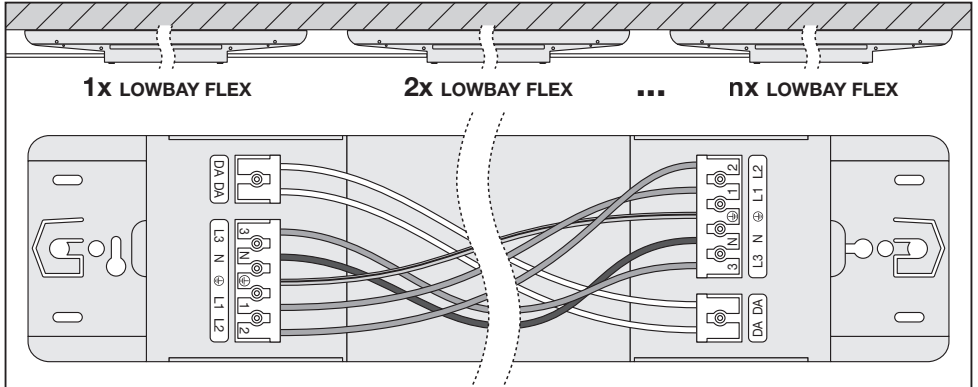

800 mm (D) (mounting hole spacing)  
1135 mm (A) (mounting hole to end)  
1180 mm (C) (mounting hole to end)  
1196 mm (B) (mounting hole to end)

**LOWBAY FLEX 1500 P / LOWBAY FLEX 1500 DALI P**

**LOWBAY FLEX 1200 P / LOWBAY FLEX 1200 DALI P + LB FLEX 1200 BALL PROOF COVER**

**LOWBAY FLEX 1500 P / LOWBAY FLEX 1500 DALI P + LB FLEX 1500 BALL PROOF COVER**

**LB FLEX SUSPENSION KIT**  
EAN 4058075693722

LOWBAY FLEX 1200 P / LOWBAY FLEX 1200 DALI P

LOWBAY FLEX 1500 P / LOWBAY FLEX 1500 DALI P

**LB FLEX ANGULATION MOUNT KIT**  
**EAN 4099854177934**

n	B16	C10	C16	Inrush Current (A)	Inrush Charge Time (us)	Leakage Current (mA) at 240VAC 60Hz (Max Vin and Frequency)
LOWBAY FLEX 1200 P 42W	18	19	30	31.31	978	0.978
LOWBAY FLEX 1200 P 73W	13	13	22	25.24	743	0.743
LOWBAY FLEX 1200 DALI P 42W	16	10	16	22.40	176	0.337
LOWBAY FLEX 1200 DALI P 73W	27	23	36	17.30	164	0.747
LOWBAY FLEX 1500 P 73W	13	13	22	25.24	436	1.436
LOWBAY FLEX 1500 P 105W	10	11	18	31.16	420	1.755
LOWBAY FLEX 1500 P 140W	9	9	15	36.76	406	1.805
LOWBAY FLEX 1500 DALI P 73W	27	23	36	17.30	164	1.211
LOWBAY FLEX 1500 DALI P 105W	27	17	28	17.30	164	1.209
LOWBAY FLEX 1500 DALI P 140W	16	10	16	17.70	162	1.208