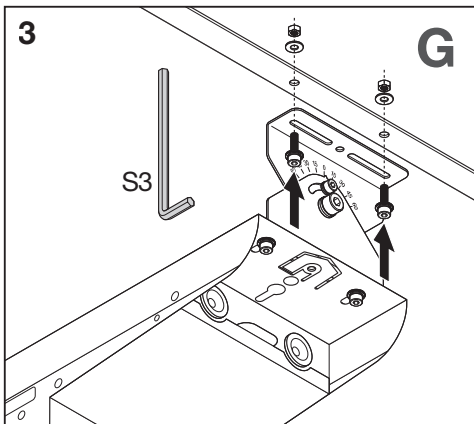

800 mm (D) (mounting hole spacing)  
1135 mm (A) (mounting hole to end)  
1180 mm (C) (mounting hole to end)  
1196 mm (B) (mounting hole to end)

**LOWBAY FLEX 1500 P / LOWBAY FLEX 1500 DALI P**

**LOWBAY FLEX 1200 P / LOWBAY FLEX 1200 DALI P + LB FLEX 1200 BALL PROOF COVER**

**LOWBAY FLEX 1500 P / LOWBAY FLEX 1500 DALI P + LB FLEX 1500 BALL PROOF COVER**

**LB FLEX SUSPENSION KIT**  
EAN 4058075693722

LOWBAY FLEX 1200 P / LOWBAY FLEX 1200 DALI P

LOWBAY FLEX 1500 P / LOWBAY FLEX 1500 DALI P

**LB FLEX ANGULATION MOUNT KIT**  
**EAN 4099854177934**

n	B16	C10	C16	Inrush Current (A)	Inrush Charge Time (us)	Leakage Current (mA) at 240VAC 60Hz (Max Vin and Frequency)
LOWBAY FLEX 1200 P 42W	18	19	30	31.31	978	0.978
LOWBAY FLEX 1200 P 73W	13	13	22	25.24	743	0.743
LOWBAY FLEX 1200 DALI P 42W	16	10	16	22.40	176	0.337
LOWBAY FLEX 1200 DALI P 73W	27	23	36	17.30	164	0.747
LOWBAY FLEX 1500 P 73W	13	13	22	25.24	436	1.436
LOWBAY FLEX 1500 P 105W	10	11	18	31.16	420	1.755
LOWBAY FLEX 1500 P 140W	9	9	15	36.76	406	1.805
LOWBAY FLEX 1500 DALI P 73W	27	23	36	17.30	164	1.211
LOWBAY FLEX 1500 DALI P 105W	27	17	28	17.30	164	1.209
LOWBAY FLEX 1500 DALI P 140W	16	10	16	17.70	162	1.208