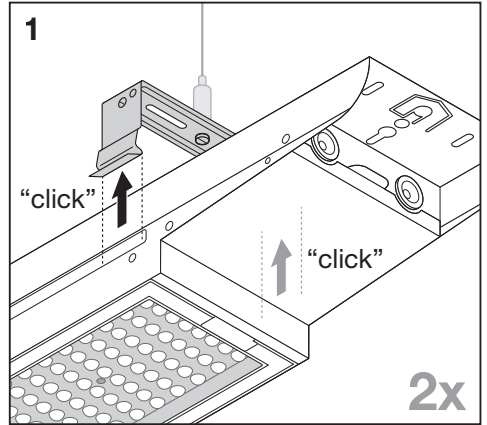

800 mm (D) (mounting hole spacing)  
1135 mm (A) (mounting hole to end)  
1180 mm (C) (mounting hole to end)  
1196 mm (B) (mounting hole to end)

**LOWBAY FLEX 1500 P / LOWBAY FLEX 1500 DALI P**

**LOWBAY FLEX 1200 P / LOWBAY FLEX 1200 DALI P + LB FLEX 1200 BALL PROOF COVER**

**LOWBAY FLEX 1500 P / LOWBAY FLEX 1500 DALI P + LB FLEX 1500 BALL PROOF COVER**

**LB FLEX SUSPENSION KIT**  
EAN 4058075693722

LOWBAY FLEX 1200 P / LOWBAY FLEX 1200 DALI P

LOWBAY FLEX 1500 P / LOWBAY FLEX 1500 DALI P