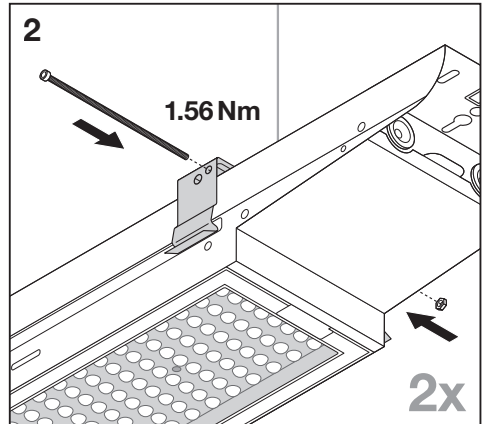

800 mm (D) (mounting hole spacing)  
1135 mm (A) (mounting hole to end)  
1180 mm (C) (mounting hole to end)  
1196 mm (B) (mounting hole to end)

**LOWBAY FLEX 1500 P / LOWBAY FLEX 1500 DALI P**

**LOWBAY FLEX 1200 P / LOWBAY FLEX 1200 DALI P + LB FLEX 1200 BALL PROOF COVER**

**LOWBAY FLEX 1500 P / LOWBAY FLEX 1500 DALI P + LB FLEX 1500 BALL PROOF COVER**

**LB FLEX SUSPENSION KIT**  
EAN 4058075693722

LOWBAY FLEX 1200 P / LOWBAY FLEX 1200 DALI P

LOWBAY FLEX 1500 P / LOWBAY FLEX 1500 DALI P