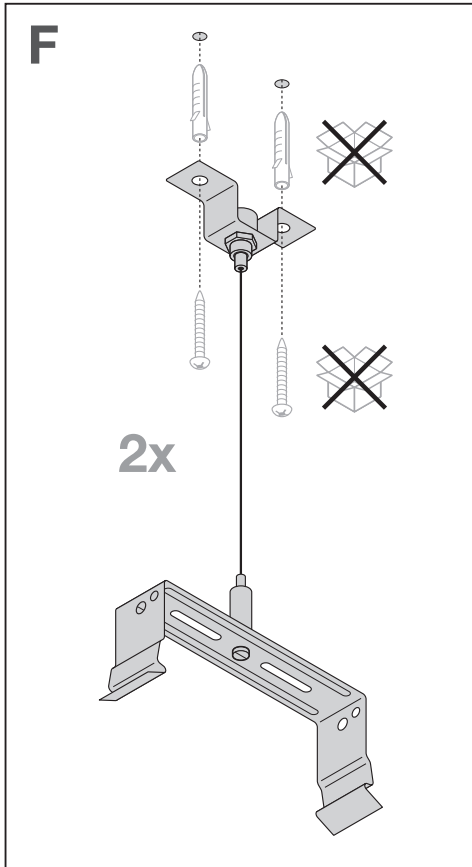

800 mm (D) (mounting hole spacing)  
1135 mm (A) (mounting hole to end)  
1180 mm (C) (mounting hole to end)  
1196 mm (B) (mounting hole to end)

**LOWBAY FLEX 1500 P / LOWBAY FLEX 1500 DALI P**

**LOWBAY FLEX 1200 P / LOWBAY FLEX 1200 DALI P + LB FLEX 1200 BALL PROOF COVER**

**LOWBAY FLEX 1500 P / LOWBAY FLEX 1500 DALI P + LB FLEX 1500 BALL PROOF COVER**

**LB FLEX SUSPENSION KIT**  
EAN 4058075693722

LOWBAY FLEX 1200 P / LOWBAY FLEX 1200 DALI P

LOWBAY FLEX 1500 P / LOWBAY FLEX 1500 DALI P

**LB FLEX ANGULATION MOUNT KIT**  
**EAN 4099854177934**

n	B16	C10	C16	Inrush Current (A)	Inrush Charge Time (us)	Leakage Current (mA) at 240VAC 60Hz (Max Vin and Frequency)
LOWBAY FLEX 1200 P 42W	18	19	30	31.31	978	0.978
LOWBAY FLEX 1200 P 73W	13	13	22	25.24	743	0.743
LOWBAY FLEX 1200 DALI P 42W	16	10	16	22.40	176	0.337
LOWBAY FLEX 1200 DALI P 73W	27	23	36	17.30	164	0.747
LOWBAY FLEX 1500 P 73W	13	13	22	25.24	436	1.436
LOWBAY FLEX 1500 P 105W	10	11	18	31.16	420	1.755
LOWBAY FLEX 1500 P 140W	9	9	15	36.76	406	1.805
LOWBAY FLEX 1500 DALI P 73W	27	23	36	17.30	164	1.211
LOWBAY FLEX 1500 DALI P 105W	27	17	28	17.30	164	1.209
LOWBAY FLEX 1500 DALI P 140W	16	10	16	17.70	162	1.208