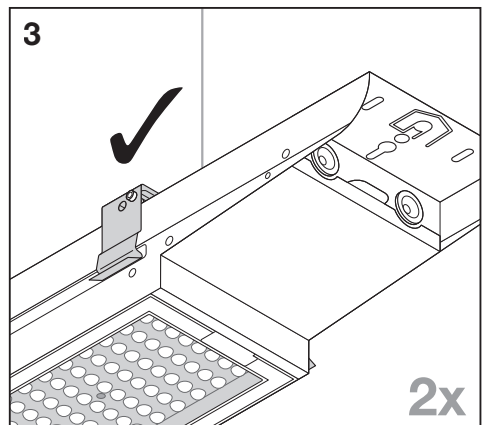

800 mm (D) (mounting hole spacing)  
1135 mm (A) (mounting hole to end)  
1180 mm (C) (mounting hole to end)  
1196 mm (B) (mounting hole to end)

**LOWBAY FLEX 1500 P / LOWBAY FLEX 1500 DALI P**

**LOWBAY FLEX 1200 P / LOWBAY FLEX 1200 DALI P + LB FLEX 1200 BALL PROOF COVER**

**LOWBAY FLEX 1500 P / LOWBAY FLEX 1500 DALI P + LB FLEX 1500 BALL PROOF COVER**

**LB FLEX SUSPENSION KIT**  
EAN 4058075693722

LOWBAY FLEX 1200 P / LOWBAY FLEX 1200 DALI P

LOWBAY FLEX 1500 P / LOWBAY FLEX 1500 DALI P