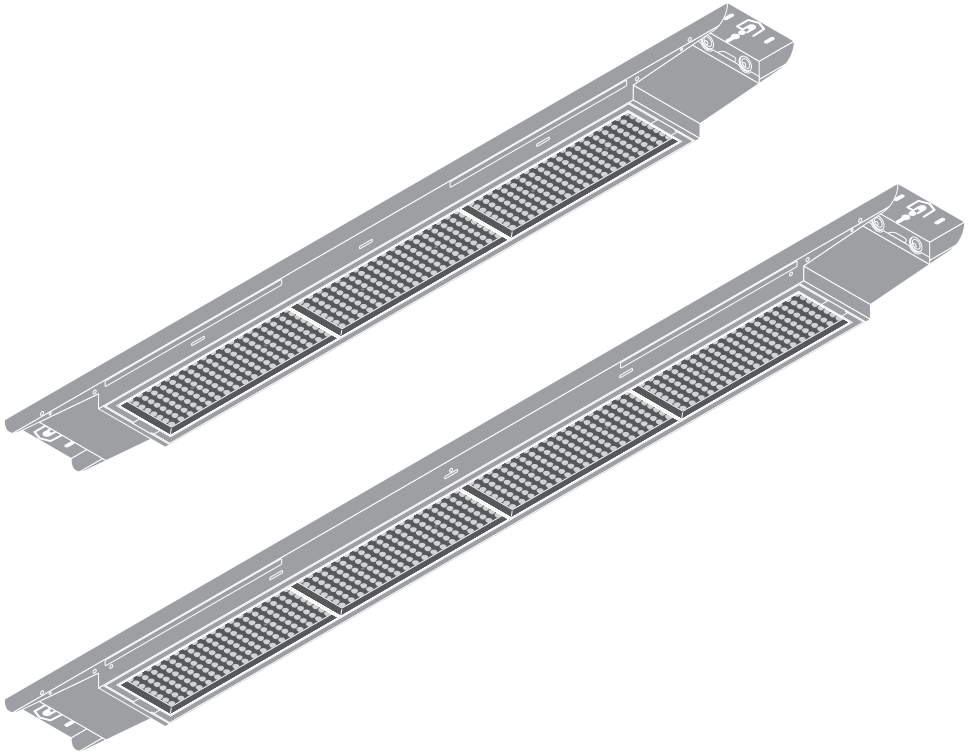

LOWBAY FLEX P / LOWBAY FLEX DALI P