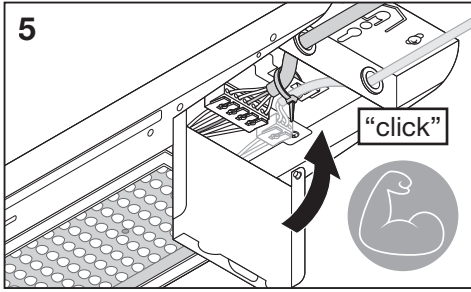

LEDVANCE GmbH
Steinerne Furt 62
86167 Augsburg, Germany
www.ledvance.com

C10449059
G11173517

17.07.23

© LEDVANCE Ltd, Aquila House
Delta Crescent, Westbrook, Warrington
WA5 7NR, United Kingdom