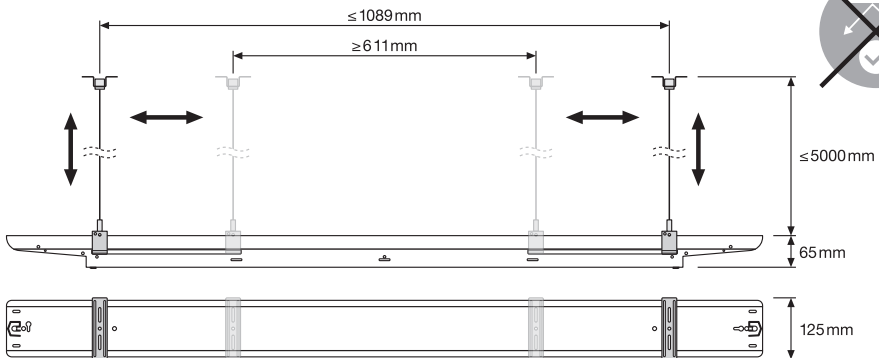

800 mm (D) (mounting hole spacing)  
1135 mm (A) (mounting hole to end)  
1180 mm (C) (mounting hole to end)  
1196 mm (B) (mounting hole to end)

**LOWBAY FLEX 1500 P / LOWBAY FLEX 1500 DALI P**

**LOWBAY FLEX 1200 P / LOWBAY FLEX 1200 DALI P + LB FLEX 1200 BALL PROOF COVER**

**LOWBAY FLEX 1500 P / LOWBAY FLEX 1500 DALI P + LB FLEX 1500 BALL PROOF COVER**

**LB FLEX SUSPENSION KIT**  
EAN 4058075693722

LOWBAY FLEX 1200 P / LOWBAY FLEX 1200 DALI P

LOWBAY FLEX 1500 P / LOWBAY FLEX 1500 DALI P

**LB FLEX ANGULATION MOUNT KIT**  
**EAN 4099854177934**

n	B16	C10	C16	Inrush Current (A)	Inrush Charge Time (us)	Leakage Current (mA) at 240VAC 60Hz (Max Vin and Frequency)
LOWBAY FLEX 1200 P 42W	18	19	30	31.31	978	0.978
LOWBAY FLEX 1200 P 73W	13	13	22	25.24	743	0.743
LOWBAY FLEX 1200 DALI P 42W	16	10	16	22.40	176	0.337
LOWBAY FLEX 1200 DALI P 73W	27	23	36	17.30	164	0.747
LOWBAY FLEX 1500 P 73W	13	13	22	25.24	436	1.436
LOWBAY FLEX 1500 P 105W	10	11	18	31.16	420	1.755
LOWBAY FLEX 1500 P 140W	9	9	15	36.76	406	1.805
LOWBAY FLEX 1500 DALI P 73W	27	23	36	17.30	164	1.211
LOWBAY FLEX 1500 DALI P 105W	27	17	28	17.30	164	1.209
LOWBAY FLEX 1500 DALI P 140W	16	10	16	17.70	162	1.208