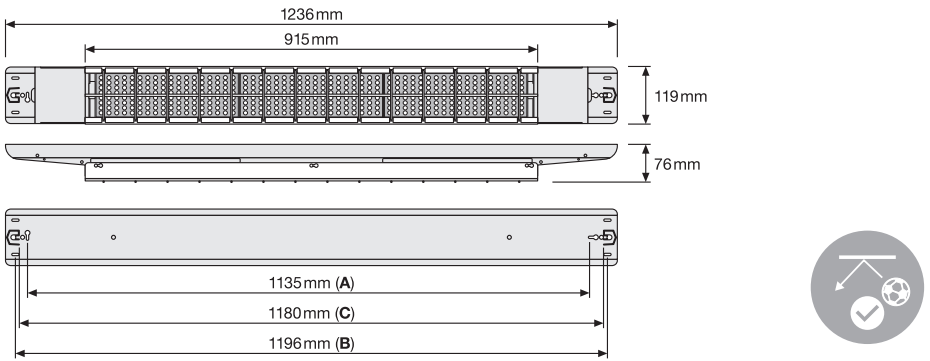

**2x**

LB FLEX SUSPENSION KIT		
EAN	l x w x h [mm]	
4058075693722	125x46x30	0.24 kg

**2x**

LB FLEX ANGULATION MOUNT KIT		
EAN	l x w x h [mm]	
4099854177934	90x42x71	0.25 kg

**1x**

**9x**

LB FLEX 1200 BALL PROOF COVER		
EAN	l x w x h [mm]	
4099854177705	915x119x39	1.3 kg

LB FLEX 1500 BALL PROOF COVER		
EAN	l x w x h [mm]	
4099854177729	1206x119x39	1.7 kg

**LOWBAY FLEX 1200 P / LOWBAY FLEX 1200 DALI P**

1236 mm (total length)  
915 mm (main body length)  
115 mm (height)  
65 mm (depth)

800 mm (D) (mounting hole spacing)  
1135 mm (A) (mounting hole to end)  
1180 mm (C) (mounting hole to end)  
1196 mm (B) (mounting hole to end)

**LOWBAY FLEX 1500 P / LOWBAY FLEX 1500 DALI P**

**LOWBAY FLEX 1200 P / LOWBAY FLEX 1200 DALI P + LB FLEX 1200 BALL PROOF COVER**