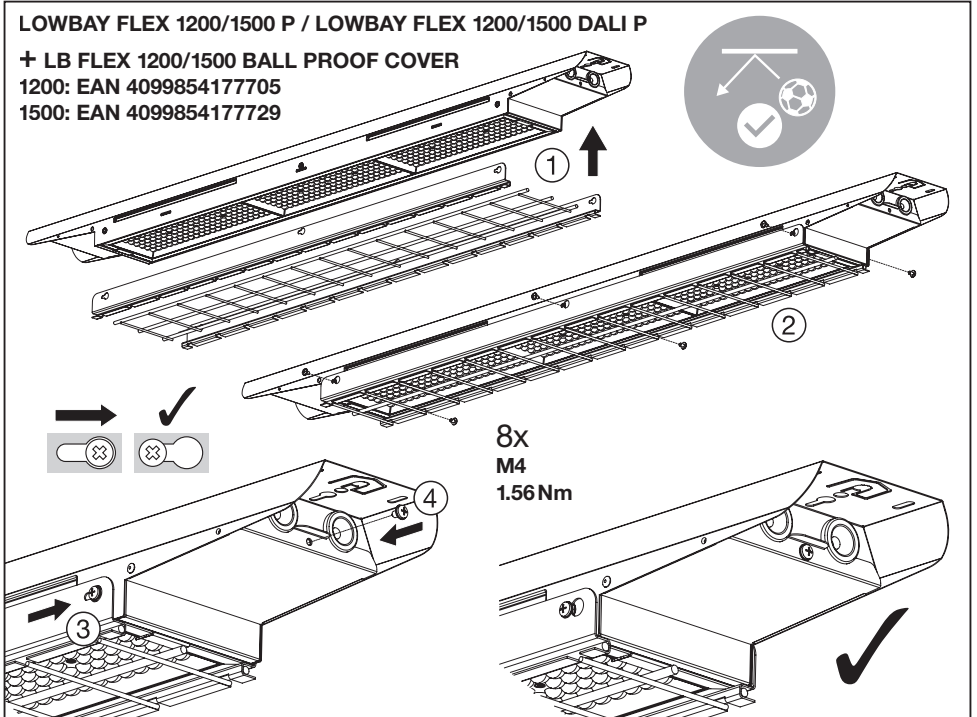

LEDVANCE GmbH
Steinerne Furt 62
86167 Augsburg, Germany
www.ledvance.com

C10449059
G11173517

17.07.23

© LEDVANCE Ltd, Aquila House
Delta Crescent, Westbrook, Warrington
WA5 7NR, United Kingdom