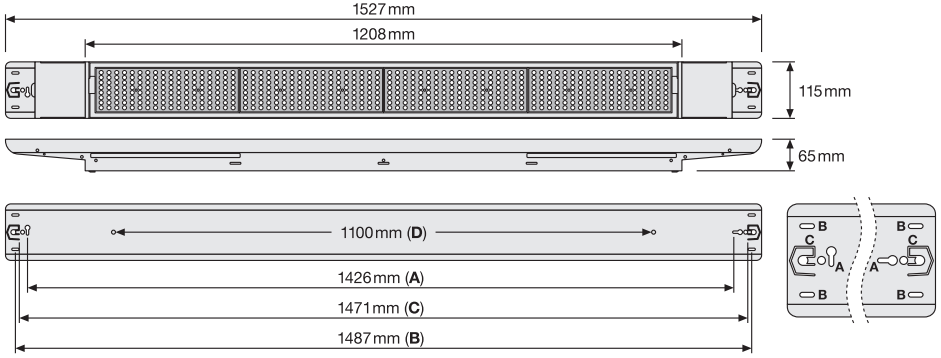

**2x**

LB FLEX SUSPENSION KIT		
EAN	l x w x h [mm]	
4058075693722	125x46x30	0.24 kg

**2x**

LB FLEX ANGULATION MOUNT KIT		
EAN	l x w x h [mm]	
4099854177934	90x42x71	0.25 kg

**1x**

**9x**

LB FLEX 1200 BALL PROOF COVER		
EAN	l x w x h [mm]	
4099854177705	915x119x39	1.3 kg

LB FLEX 1500 BALL PROOF COVER		
EAN	l x w x h [mm]	
4099854177729	1206x119x39	1.7 kg

**LOWBAY FLEX 1200 P / LOWBAY FLEX 1200 DALI P**

1236 mm (total length)  
915 mm (main body length)  
115 mm (height)  
65 mm (depth)

800 mm (D) (mounting hole spacing)  
1135 mm (A) (mounting hole to end)  
1180 mm (C) (mounting hole to end)  
1196 mm (B) (mounting hole to end)

**LOWBAY FLEX 1500 P / LOWBAY FLEX 1500 DALI P**

**LOWBAY FLEX 1200 P / LOWBAY FLEX 1200 DALI P + LB FLEX 1200 BALL PROOF COVER**