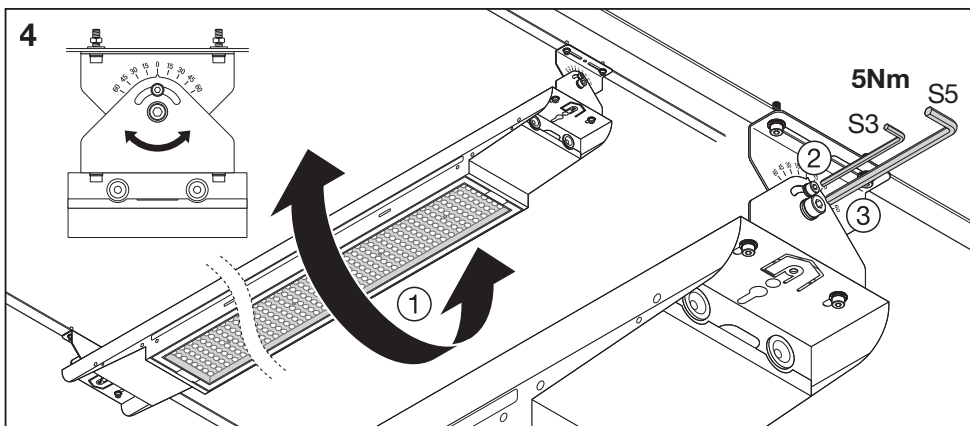

LB FLEX ANGULATION MOUNT KIT
EAN 4099854177934