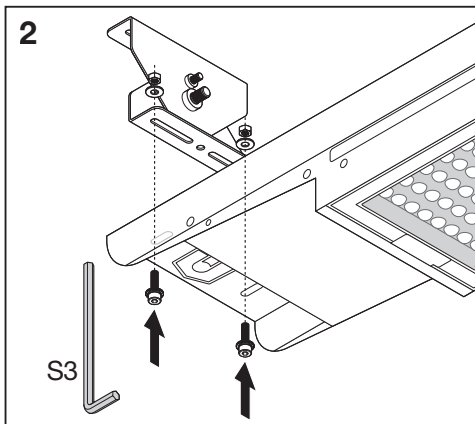

LB FLEX ANGULATION MOUNT KIT
EAN 4099854177934