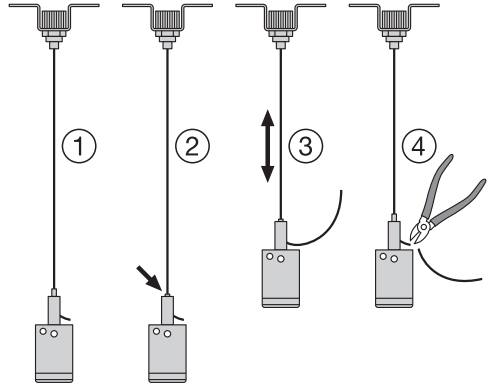

800 mm (D) (mounting hole spacing)  
1135 mm (A) (mounting hole to end)  
1180 mm (C) (mounting hole to end)  
1196 mm (B) (mounting hole to end)

**LOWBAY FLEX 1500 P / LOWBAY FLEX 1500 DALI P**

**LOWBAY FLEX 1200 P / LOWBAY FLEX 1200 DALI P + LB FLEX 1200 BALL PROOF COVER**

**LOWBAY FLEX 1500 P / LOWBAY FLEX 1500 DALI P + LB FLEX 1500 BALL PROOF COVER**

**LB FLEX SUSPENSION KIT**  
EAN 4058075693722

LOWBAY FLEX 1200 P / LOWBAY FLEX 1200 DALI P

LOWBAY FLEX 1500 P / LOWBAY FLEX 1500 DALI P