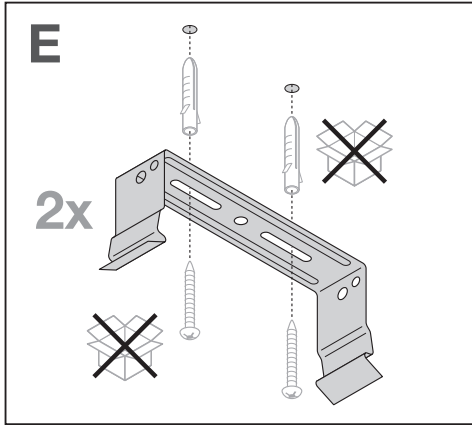

800 mm (D) (mounting hole spacing)  
1135 mm (A) (mounting hole to end)  
1180 mm (C) (mounting hole to end)  
1196 mm (B) (mounting hole to end)

**LOWBAY FLEX 1500 P / LOWBAY FLEX 1500 DALI P**

**LOWBAY FLEX 1200 P / LOWBAY FLEX 1200 DALI P + LB FLEX 1200 BALL PROOF COVER**

**LOWBAY FLEX 1500 P / LOWBAY FLEX 1500 DALI P + LB FLEX 1500 BALL PROOF COVER**

**LB FLEX SUSPENSION KIT**  
EAN 4058075693722

LOWBAY FLEX 1200 P / LOWBAY FLEX 1200 DALI P

LOWBAY FLEX 1500 P / LOWBAY FLEX 1500 DALI P