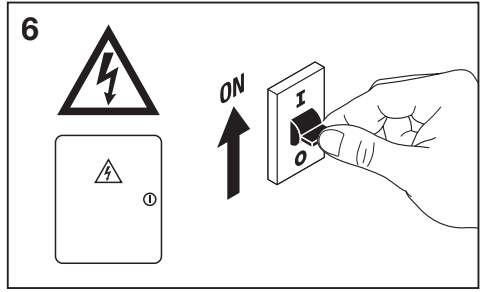

LEDVANCE GmbH
Steinerne Furt 62
86167 Augsburg, Germany
www.ledvance.com

C10449059
G11173517

17.07.23

© LEDVANCE Ltd, Aquila House
Delta Crescent, Westbrook, Warrington
WA5 7NR, United Kingdom