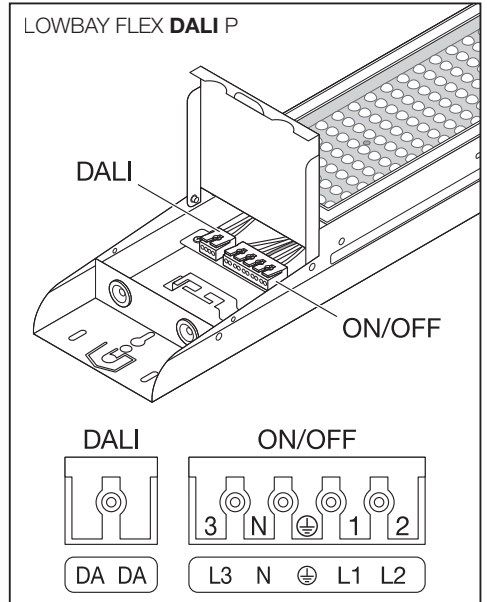

800 mm (D) (mounting hole spacing)  
1135 mm (A) (mounting hole to end)  
1180 mm (C) (mounting hole to end)  
1196 mm (B) (mounting hole to end)

**LOWBAY FLEX 1500 P / LOWBAY FLEX 1500 DALI P**

**LOWBAY FLEX 1200 P / LOWBAY FLEX 1200 DALI P + LB FLEX 1200 BALL PROOF COVER**

**LOWBAY FLEX 1500 P / LOWBAY FLEX 1500 DALI P + LB FLEX 1500 BALL PROOF COVER**

**LB FLEX SUSPENSION KIT**  
EAN 4058075693722

LOWBAY FLEX 1200 P / LOWBAY FLEX 1200 DALI P

LOWBAY FLEX 1500 P / LOWBAY FLEX 1500 DALI P

**LB FLEX ANGULATION MOUNT KIT**  
**EAN 4099854177934**

n	B16	C10	C16	Inrush Current (A)	Inrush Charge Time (us)	Leakage Current (mA) at 240VAC 60Hz (Max Vin and Frequency)
LOWBAY FLEX 1200 P 42W	18	19	30	31.31	978	0.978
LOWBAY FLEX 1200 P 73W	13	13	22	25.24	743	0.743
LOWBAY FLEX 1200 DALI P 42W	16	10	16	22.40	176	0.337
LOWBAY FLEX 1200 DALI P 73W	27	23	36	17.30	164	0.747
LOWBAY FLEX 1500 P 73W	13	13	22	25.24	436	1.436
LOWBAY FLEX 1500 P 105W	10	11	18	31.16	420	1.755
LOWBAY FLEX 1500 P 140W	9	9	15	36.76	406	1.805
LOWBAY FLEX 1500 DALI P 73W	27	23	36	17.30	164	1.211
LOWBAY FLEX 1500 DALI P 105W	27	17	28	17.30	164	1.209
LOWBAY FLEX 1500 DALI P 140W	16	10	16	17.70	162	1.208