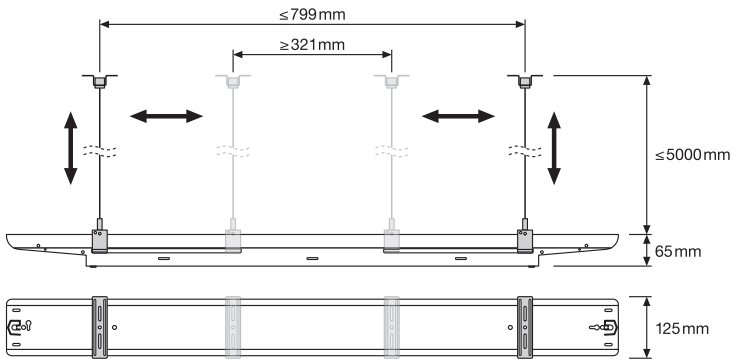

800 mm (D) (mounting hole spacing)  
1135 mm (A) (mounting hole to end)  
1180 mm (C) (mounting hole to end)  
1196 mm (B) (mounting hole to end)

**LOWBAY FLEX 1500 P / LOWBAY FLEX 1500 DALI P**

**LOWBAY FLEX 1200 P / LOWBAY FLEX 1200 DALI P + LB FLEX 1200 BALL PROOF COVER**

**LOWBAY FLEX 1500 P / LOWBAY FLEX 1500 DALI P + LB FLEX 1500 BALL PROOF COVER**

**LB FLEX SUSPENSION KIT**  
EAN 4058075693722

LOWBAY FLEX 1200 P / LOWBAY FLEX 1200 DALI P

LOWBAY FLEX 1500 P / LOWBAY FLEX 1500 DALI P

**LB FLEX ANGULATION MOUNT KIT**  
**EAN 4099854177934**

n	B16	C10	C16	Inrush Current (A)	Inrush Charge Time (us)	Leakage Current (mA) at 240VAC 60Hz (Max Vin and Frequency)
LOWBAY FLEX 1200 P 42W	18	19	30	31.31	978	0.978
LOWBAY FLEX 1200 P 73W	13	13	22	25.24	743	0.743
LOWBAY FLEX 1200 DALI P 42W	16	10	16	22.40	176	0.337
LOWBAY FLEX 1200 DALI P 73W	27	23	36	17.30	164	0.747
LOWBAY FLEX 1500 P 73W	13	13	22	25.24	436	1.436
LOWBAY FLEX 1500 P 105W	10	11	18	31.16	420	1.755
LOWBAY FLEX 1500 P 140W	9	9	15	36.76	406	1.805
LOWBAY FLEX 1500 DALI P 73W	27	23	36	17.30	164	1.211
LOWBAY FLEX 1500 DALI P 105W	27	17	28	17.30	164	1.209
LOWBAY FLEX 1500 DALI P 140W	16	10	16	17.70	162	1.208