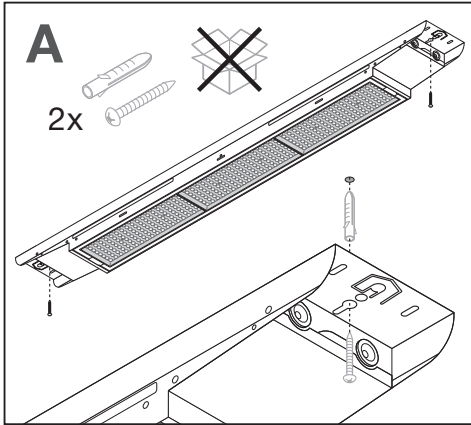

LB FLEX 1500 BALL PROOF COVER		
EAN	l x w x h [mm]	
4099854177729	1206x119x39	1.7 kg

**LOWBAY FLEX 1200 P / LOWBAY FLEX 1200 DALI P**

1236 mm (total length)  
915 mm (main body length)  
115 mm (height)  
65 mm (depth)

800 mm (D) (mounting hole spacing)  
1135 mm (A) (mounting hole to end)  
1180 mm (C) (mounting hole to end)  
1196 mm (B) (mounting hole to end)

**LOWBAY FLEX 1500 P / LOWBAY FLEX 1500 DALI P**

**LOWBAY FLEX 1200 P / LOWBAY FLEX 1200 DALI P + LB FLEX 1200 BALL PROOF COVER**

**LOWBAY FLEX 1500 P / LOWBAY FLEX 1500 DALI P + LB FLEX 1500 BALL PROOF COVER**

**LB FLEX SUSPENSION KIT**  
EAN 4058075693722

LOWBAY FLEX 1200 P / LOWBAY FLEX 1200 DALI P

LOWBAY FLEX 1500 P / LOWBAY FLEX 1500 DALI P