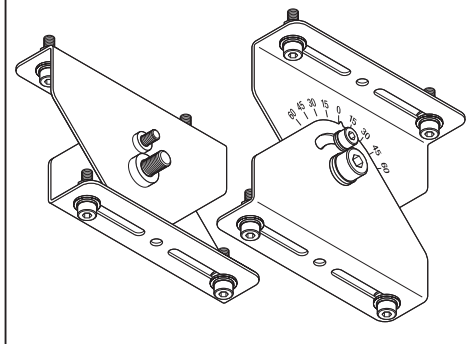

800 mm (D) (mounting hole spacing)  
1135 mm (A) (mounting hole to end)  
1180 mm (C) (mounting hole to end)  
1196 mm (B) (mounting hole to end)

**LOWBAY FLEX 1500 P / LOWBAY FLEX 1500 DALI P**

**LOWBAY FLEX 1200 P / LOWBAY FLEX 1200 DALI P + LB FLEX 1200 BALL PROOF COVER**

**LOWBAY FLEX 1500 P / LOWBAY FLEX 1500 DALI P + LB FLEX 1500 BALL PROOF COVER**

**LB FLEX SUSPENSION KIT**  
EAN 4058075693722

LOWBAY FLEX 1200 P / LOWBAY FLEX 1200 DALI P

LOWBAY FLEX 1500 P / LOWBAY FLEX 1500 DALI P

**LB FLEX ANGULATION MOUNT KIT**  
**EAN 4099854177934**

n	B16	C10	C16	Inrush Current (A)	Inrush Charge Time (us)	Leakage Current (mA) at 240VAC 60Hz (Max Vin and Frequency)
LOWBAY FLEX 1200 P 42W	18	19	30	31.31	978	0.978
LOWBAY FLEX 1200 P 73W	13	13	22	25.24	743	0.743
LOWBAY FLEX 1200 DALI P 42W	16	10	16	22.40	176	0.337
LOWBAY FLEX 1200 DALI P 73W	27	23	36	17.30	164	0.747
LOWBAY FLEX 1500 P 73W	13	13	22	25.24	436	1.436
LOWBAY FLEX 1500 P 105W	10	11	18	31.16	420	1.755
LOWBAY FLEX 1500 P 140W	9	9	15	36.76	406	1.805
LOWBAY FLEX 1500 DALI P 73W	27	23	36	17.30	164	1.211
LOWBAY FLEX 1500 DALI P 105W	27	17	28	17.30	164	1.209
LOWBAY FLEX 1500 DALI P 140W	16	10	16	17.70	162	1.208