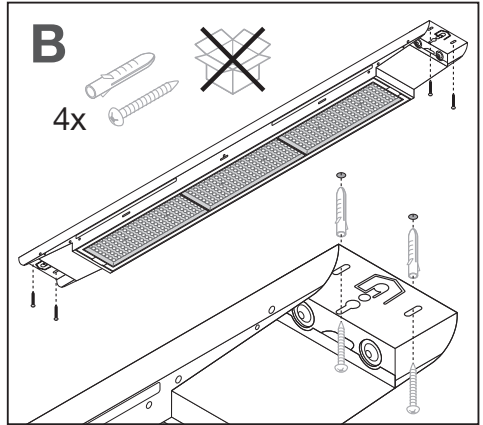

LB FLEX 1500 BALL PROOF COVER		
EAN	l x w x h [mm]	
4099854177729	1206x119x39	1.7 kg

**LOWBAY FLEX 1200 P / LOWBAY FLEX 1200 DALI P**

1236 mm (total length)  
915 mm (main body length)  
115 mm (height)  
65 mm (depth)

800 mm (D) (mounting hole spacing)  
1135 mm (A) (mounting hole to end)  
1180 mm (C) (mounting hole to end)  
1196 mm (B) (mounting hole to end)

**LOWBAY FLEX 1500 P / LOWBAY FLEX 1500 DALI P**

**LOWBAY FLEX 1200 P / LOWBAY FLEX 1200 DALI P + LB FLEX 1200 BALL PROOF COVER**

**LOWBAY FLEX 1500 P / LOWBAY FLEX 1500 DALI P + LB FLEX 1500 BALL PROOF COVER**

**LB FLEX SUSPENSION KIT**  
EAN 4058075693722

LOWBAY FLEX 1200 P / LOWBAY FLEX 1200 DALI P

LOWBAY FLEX 1500 P / LOWBAY FLEX 1500 DALI P