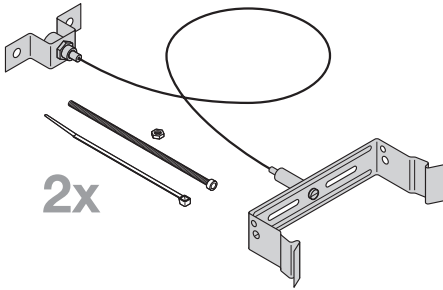

LB FLEX 1500 BALL PROOF COVER		
EAN	l x w x h [mm]	
4099854177729	1206x119x39	1.7 kg

**LOWBAY FLEX 1200 P / LOWBAY FLEX 1200 DALI P**

1236 mm (total length)  
915 mm (main body length)  
115 mm (height)  
65 mm (depth)

800 mm (D) (mounting hole spacing)  
1135 mm (A) (mounting hole to end)  
1180 mm (C) (mounting hole to end)  
1196 mm (B) (mounting hole to end)

**LOWBAY FLEX 1500 P / LOWBAY FLEX 1500 DALI P**

**LOWBAY FLEX 1200 P / LOWBAY FLEX 1200 DALI P + LB FLEX 1200 BALL PROOF COVER**

**LOWBAY FLEX 1500 P / LOWBAY FLEX 1500 DALI P + LB FLEX 1500 BALL PROOF COVER**

**LB FLEX SUSPENSION KIT**  
EAN 4058075693722

LOWBAY FLEX 1200 P / LOWBAY FLEX 1200 DALI P

LOWBAY FLEX 1500 P / LOWBAY FLEX 1500 DALI P