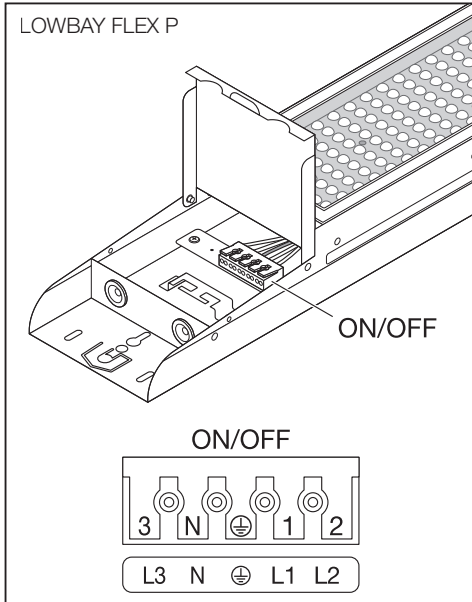

800 mm (D) (mounting hole spacing)  
1135 mm (A) (mounting hole to end)  
1180 mm (C) (mounting hole to end)  
1196 mm (B) (mounting hole to end)

**LOWBAY FLEX 1500 P / LOWBAY FLEX 1500 DALI P**

**LOWBAY FLEX 1200 P / LOWBAY FLEX 1200 DALI P + LB FLEX 1200 BALL PROOF COVER**

**LOWBAY FLEX 1500 P / LOWBAY FLEX 1500 DALI P + LB FLEX 1500 BALL PROOF COVER**

**LB FLEX SUSPENSION KIT**  
EAN 4058075693722

LOWBAY FLEX 1200 P / LOWBAY FLEX 1200 DALI P

LOWBAY FLEX 1500 P / LOWBAY FLEX 1500 DALI P

**LB FLEX ANGULATION MOUNT KIT**  
**EAN 4099854177934**

n	B16	C10	C16	Inrush Current (A)	Inrush Charge Time (us)	Leakage Current (mA) at 240VAC 60Hz (Max Vin and Frequency)
LOWBAY FLEX 1200 P 42W	18	19	30	31.31	978	0.978
LOWBAY FLEX 1200 P 73W	13	13	22	25.24	743	0.743
LOWBAY FLEX 1200 DALI P 42W	16	10	16	22.40	176	0.337
LOWBAY FLEX 1200 DALI P 73W	27	23	36	17.30	164	0.747
LOWBAY FLEX 1500 P 73W	13	13	22	25.24	436	1.436
LOWBAY FLEX 1500 P 105W	10	11	18	31.16	420	1.755
LOWBAY FLEX 1500 P 140W	9	9	15	36.76	406	1.805
LOWBAY FLEX 1500 DALI P 73W	27	23	36	17.30	164	1.211
LOWBAY FLEX 1500 DALI P 105W	27	17	28	17.30	164	1.209
LOWBAY FLEX 1500 DALI P 140W	16	10	16	17.70	162	1.208