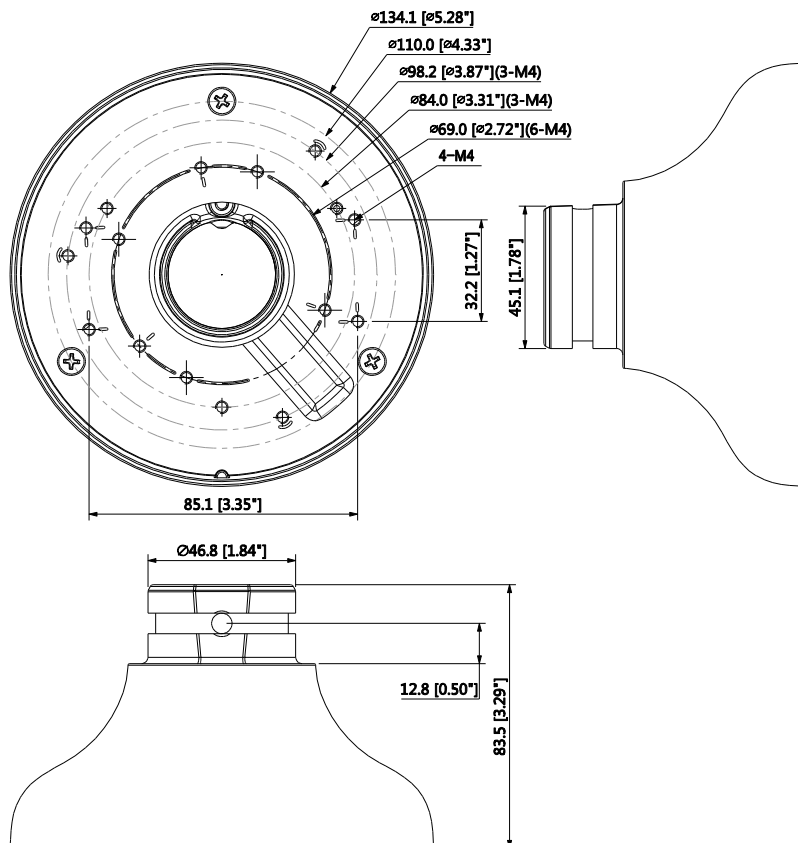

DH-PFA106

Adapter Plate of Mini Dome & Eyeball Camera

Features

- Neat & Integrated design.
- Material: Aluminum.

Technical Specifications

Model	DH-PFA106
General	
Material	Aluminum
Dimension (W x H x D)	Φ134.1mmx83.5mm(Φ5.28"x3.29")
Weight	0.29kg(0.64lb)
Load Bearing	1kg(2.2lb)
Color	White
Operating Temperature	-40°C ~60°C(-40°F ~140°F)
Humidity	<90% RH
Applicable Model	DH-PFB305W, DH-PFB220C

Order Information

Type	Part Number	Description
Camera Mount Series	DH-PFA106	Adapter plate _ Dahua brand
	PFA106	Adapter plate _Neutral, no brand
	DH-PFB305W	Wall mount bracket _ Dahua brand
	PFB305W	Wall mount bracket _Neutral, no brand
	DH-PFB220C	Ceiling mount bracket _ Dahua brand
	DH-PFB220C	Ceiling mount bracket _Neutral, no brand

Dimensions (mm/inch)

Application

Package Information

- Adapter plate *1
- User manual *1
- M4x10 *4
- Wrench *1