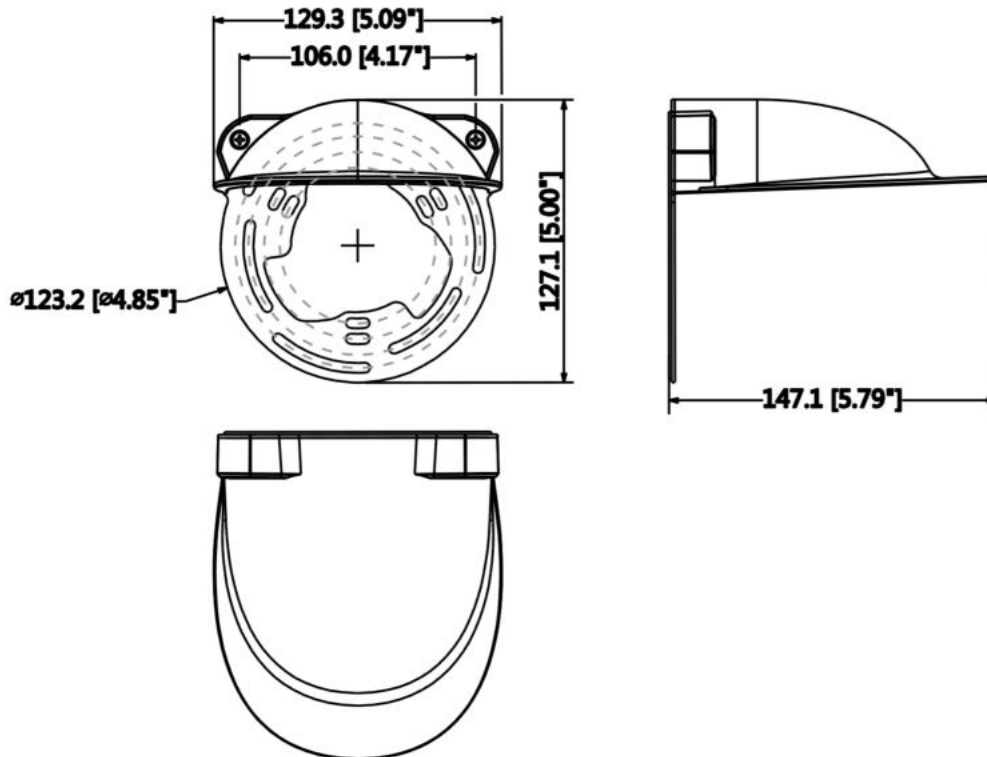

DH-PFA200W

Rain Shade of Dome Camera

Features

- Material: Aluminum & SGCC
- Rain shade of dome camera or with junction box
- Neat & Integrated design

Technical Specifications

Model	DH-PFA200W
General	
Material	Aluminum & SGCC
Dimension (W x H x D)	129.3mmx127mmx147mm(5.09"x5"x5.79")
Weight	0.25kg(0.55lb)
Load Bearing	N/A
Color	White
Operating Temperature	-40°C ~60°C(-40°F ~140°F)
Humidity	0~90% RH
Applicable Model	Please see "Accessory Selection"

Order Information

Type	Part Number	Description
Camera mount	DH-PFA200W	Rain shade _ Dahua brand
	PFA200W	Rain shade _ Neutral, no brand

Dimensions (mm/inch)

Application

Package Information

- Rain shade *1
- Mounting plate *1
- M4X10 screw *2

Package data	
Box Dimension	154mmx145mmx79mm (6.06"x5.71"x3.11")
Box Weight	0.3kg (0.66lb)
Protective Box Dimension	633mmx407mmx315mm (24.92"x16.02"x12.4")
Box In Protective Box	40 In 1