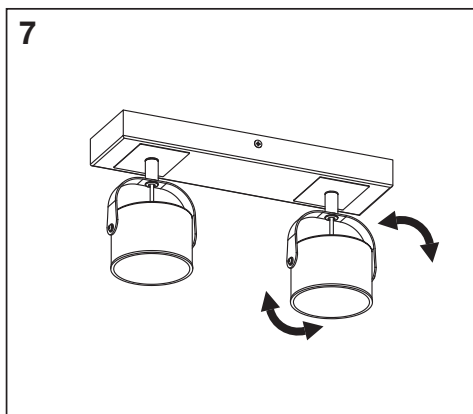

DÉCOR SPOT JUPITER