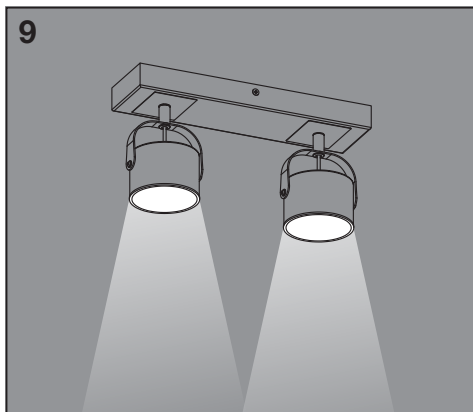

DÉCOR SPOT JUPITER