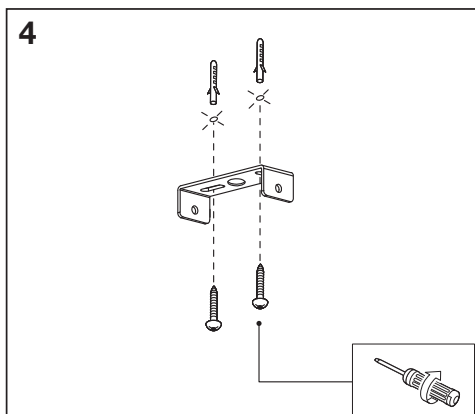

DÉCOR SPOT JUPITER