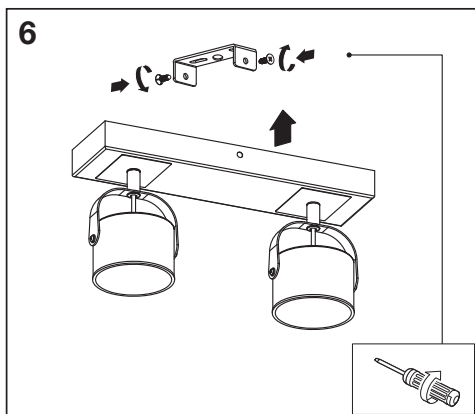

DÉCOR SPOT JUPITER