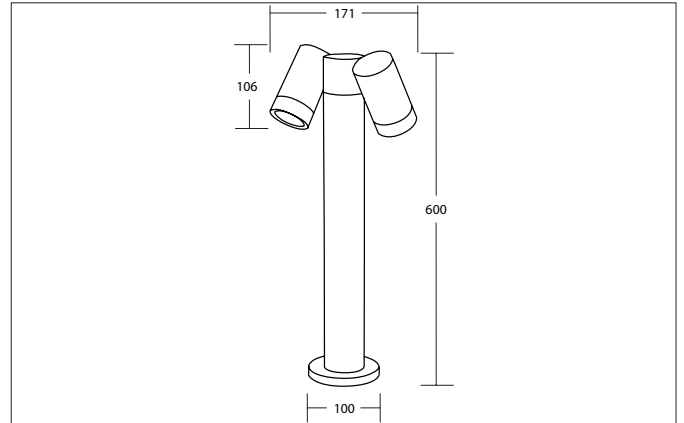

**LUZON Bollard light, GU10, IP65, height 600 mm**  
Article no. 65363100

Light.  
For Generations.

**Tender**

Bollard light, GU10, IP65, height 600 mm, Other., Hight 600.0 mm Weight 1.153 kg, with rotationssymmetrical, deep, wide distributed light intensity.with Lamp holder GU10 max: 8 W , Delivery without bulb.Housing material: Aluminium / Glass, Colour: Graphite, Permissible ambient temperature (ta): -20 to +45°C, Protection class (EN 61140): I, Degree of protection (DIN EN 60529): IP65, .For direct connection to mains voltage, Other dimmable.

Article data	
Article no.	65363100
GTIN	4255752502814
Series name	LUZON
Short description	Bollard light, GU10, IP65, height 600 mm
Material	Aluminium / Glass
Colour	Graphite
Type of surface	Structure
Shape	Other
Hight	600 mm
Weight	1.153 kg

Lighting technology	
Light output	Direct
System efficiency	8 lm/W
Reflector	Without
Light sharing	Symmetric
Adjustable color temperature	No

**LUZON Bollard light, GU10, IP65, height 600 mm**

Article no. 65363100

Mounting technology	
Mounting method	Surface mounting
Place of installation	Floor-mounted
Adjustability	Not adjustable
Swivel angle	0°
stamp	UKCA
Further references	Outdoor
Circlip	Without circlip

Packing data	
Gross weight	1.255 kg
Length of packaging	203 mm
Packaging width	79 mm
Packaging height	470 mm
Disposal at end of life	This product must not be disposed of with household waste. You are obliged, to dispose of such electrical waste separately. By disposing of electrical waste and other old or defective electronics separately, you support recycling or other forms of re-use. In that way you help to take care and to avoid that harmful substances get into the environment.