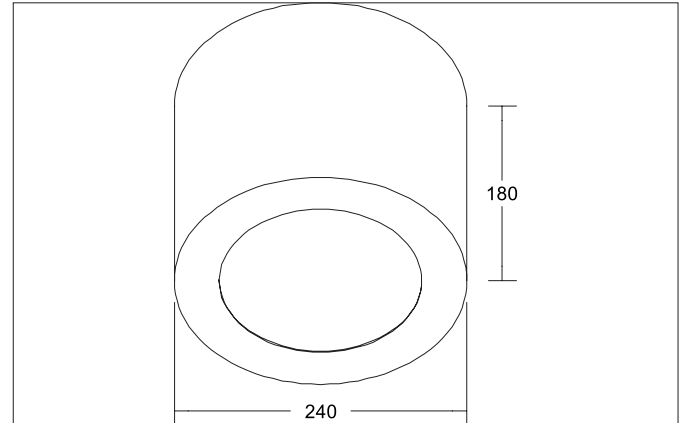

**MUNA MAXI Surface-mounted housing, round, for 12567**

Article no. 81231070

Light.  
For Generations.**Tender**

Surface-mounted housing, round, for 12567, white matt, Round. Surface-mounted housing for 12567 to convert the recessed downlight into a surface-mounted luminaire on site. Diameter 240 mm, height 180 mm Material: Steel, .

**Article data**

Article no.	81231070
GTIN	4255752501640
Series name	MUNA MAXI
Short description	Surface-mounted housing, round, for 12567
Material	Steel / Plastic
Colour	White
Type of surface	Matt
Shape	Round
Outer diameter	240 mm
Height	180 mm
Weight	0.852 kg
Conformance	CE, UKCA

**Packing data**

Gross weight	1.066 kg
Length of packaging	245 mm
Packaging width	245 mm
Packaging height	185 mm
Disposal at end of life	This product must not be disposed of with household waste. You are obliged, to dispose of such electrical waste separately. By disposing of electrical waste and other old or defective electronics separately, you support recycling or other forms of re-use. In that way you help to take care and to avoid that harmful substances get into the environment.

**MUNA MAXI Surface-mounted housing, round, for 12567**  
Article no. 81231070

Light.  
For Generations.