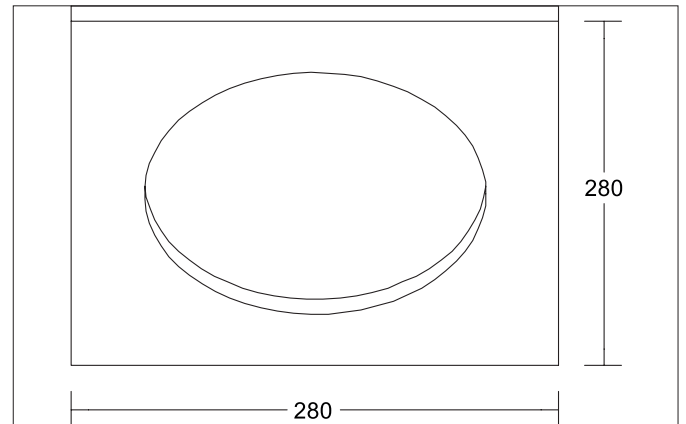

**MUNA MEGA Cover frame, square, for 12569**  
Article no. 81219070

Light.  
For Generations.

**Tender**

Cover frame, square, for 12569, white matt, Square.Cover frame for 12569 asreplacement element for the white ringwhite ring included in the standard luminaire.Length 280 mm, width 280 mm, height 7 mm. Material: Polycarbonate, .

Article data	
Article no.	81219070
GTIN	4255752501282
Series name	MUNA MEGA
Short description	Cover frame, square, for 12569
Material	Polycarbonate
Colour	White
Type of surface	Matt
Shape	Square
Length	280 mm
Width	280 mm
Hight	7 mm
Weight	0.174 kg
Conformance	CE, UKCA

**MUNA MEGA Cover frame, square, for 12569**  
Article no. 81219070Light.  
For Generations.

Packing data	
Gross weight	0.23 kg
Length of packaging	290 mm
Packaging width	290 mm
Packaging height	10 mm
Disposal at end of life	<p>This product must not be disposed of with household waste. You are obliged, to dispose of such electrical waste separately.</p> <p>By disposing of electrical waste and other old or defective electronics separately, you support recycling or other forms of re-use. In that way you help to take care and to avoid that harmful substances get into the environment.</p>