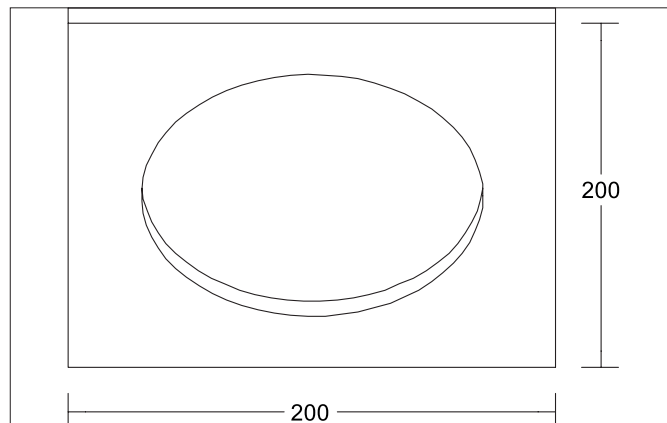

MUNA MIDI Cover frame, square, for 12565

Article no. 81217070

Light.
For Generations.**Tender**

Cover frame, square, for 12565, white matt, Square.Cover frame for 12565 asreplacement element for the white ringwhite ring contained in the standard luminaire.Length 200 mm, width 200 mm, height 6.5 mm. Material: Polycarbonate, .

Article data	
Article no.	81217070
GTIN	4255752501268
Series name	MUNA MIDI
Short description	Cover frame, square, for 12565
Material	Polycarbonate
Colour	White
Type of surface	Matt
Shape	Square
Length	200 mm
Width	200 mm
Hight	6.5 mm
Weight	0.088 kg
Conformance	CE, UKCA

MUNA MIDI Cover frame, square, for 12565
Article no. 81217070Light.
For Generations.

Packing data	
Gross weight	0.128 kg
Length of packaging	210 mm
Packaging width	210 mm
Packaging height	10 mm
Disposal at end of life	<p>This product must not be disposed of with household waste. You are obliged, to dispose of such electrical waste separately.</p> <p>By disposing of electrical waste and other old or defective electronics separately, you support recycling or other forms of re-use. In that way you help to take care and to avoid that harmful substances get into the environment.</p>