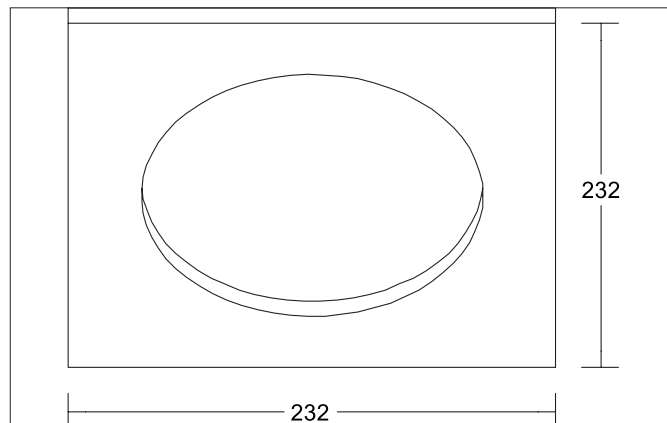

**MUNA MAXI Cover frame, square, for 12567**

Article no. 81218070

Light.  
For Generations.

Tender	
Cover frame, square, for 12567, white matt, Square.Cover frame for 12567 asreplacement element for the white ringwhite ring contained in the standard luminaire.Length 232 mm, width 232 mm, height 6.5 mm. Material: Polycarbonate, .	

Article data	
Article no.	81218070
GTIN	4255752501275
Series name	MUNA MAXI
Short description	Cover frame, square, for 12567
Material	Polycarbonate
Colour	White
Type of surface	Matt
Shape	Square
Length	232 mm
Width	232 mm
Hight	6.5 mm
Weight	0.103 kg
Conformance	CE, UKCA

**MUNA MAXI Cover frame, square, for 12567**

Article no. 81218070

Light.  
For Generations.

Packing data	
Gross weight	0.167 kg
Length of packaging	240 mm
Packaging width	240 mm
Packaging height	10 mm
Disposal at end of life	<p>This product must not be disposed of with household waste. You are obliged, to dispose of such electrical waste separately.</p> <p>By disposing of electrical waste and other old or defective electronics separately, you support recycling or other forms of re-use. In that way you help to take care and to avoid that harmful substances get into the environment.</p>