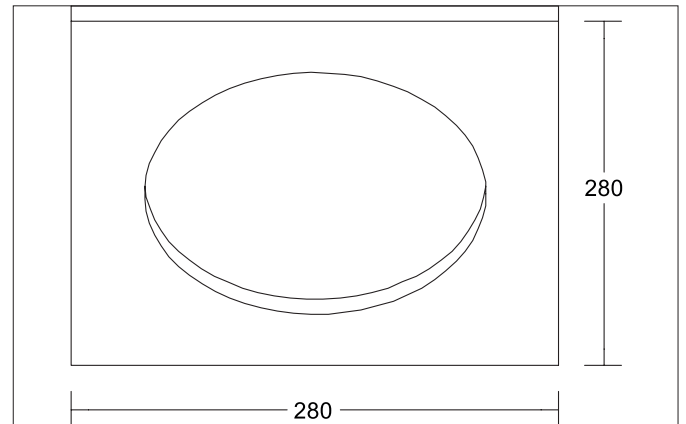

MUNA MEGA Cover frame, square, for 12569
Article no. 81219080

Light.
For Generations.

Tender

Cover frame, square, for 12569, black matt, Square.Cover frame for 12569 asreplacement element for the white ringwhite ring included in the standard luminaire.Length 280 mm, width 280 mm, height 7 mm. Material: Polycarbonate, .

Article data	
Article no.	81219080
GTIN	4255752501237
Series name	MUNA MEGA
Short description	Cover frame, square, for 12569
Material	Polycarbonate
Colour	White
Type of surface	Matt
Shape	Square
Length	280 mm
Width	280 mm
Hight	7 mm
Weight	0.174 kg
Conformance	CE, UKCA

MUNA MEGA Cover frame, square, for 12569
Article no. 81219080Light.
For Generations.

Packing data	
Gross weight	0.23 kg
Length of packaging	290 mm
Packaging width	290 mm
Packaging height	10 mm
Disposal at end of life	<p>This product must not be disposed of with household waste. You are obliged, to dispose of such electrical waste separately.</p> <p>By disposing of electrical waste and other old or defective electronics separately, you support recycling or other forms of re-use. In that way you help to take care and to avoid that harmful substances get into the environment.</p>