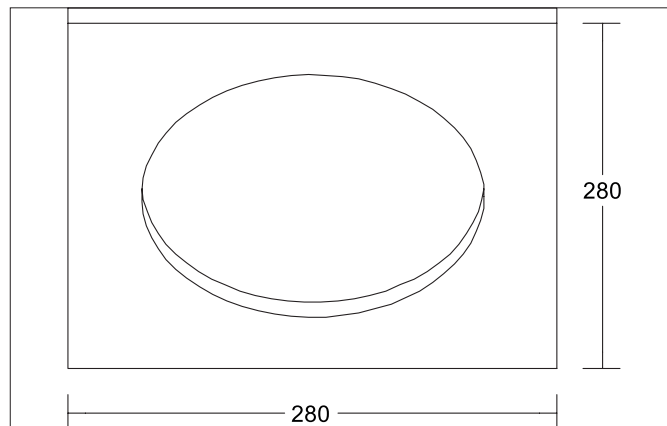

MUNA MEGA Cover frame, square, for 12569

Article no. 81219080

Tender

Cover frame, square, for 12569, black matt, Square. Cover frame for 12569 as replacement element for the white ring/white ring included in the standard luminaire. Length 280 mm, width 280 mm, height 7 mm. Material: Polycarbonate.

Article data	
Article no.	81219080
GTIN	4255752501237
Series name	MUNA MEGA
Short description	Cover frame, square, for 12569
Material	Polycarbonate
Colour	Black
Type of surface	Matt
Shape	Square
Length	280 mm
Width	280 mm
Height	7 mm
Weight	0.174 kg
Conformance	CE, UKCA

MUNA MEGA Cover frame, square, for 12569

Article no. 81219080

Packing data	
Gross weight	0.23 kg
Length of packaging	290 mm
Packaging width	290 mm
Packaging height	10 mm
Disposal at end of life	<p>This product must not be disposed of with household waste. You are obliged, to dispose of such electrical waste separately.</p> <p>By disposing of electrical waste and other old or defective electronics separately, you support recycling or other forms of re-use. In that way you help to take care and to avoid that harmful substances get into the environment.</p>