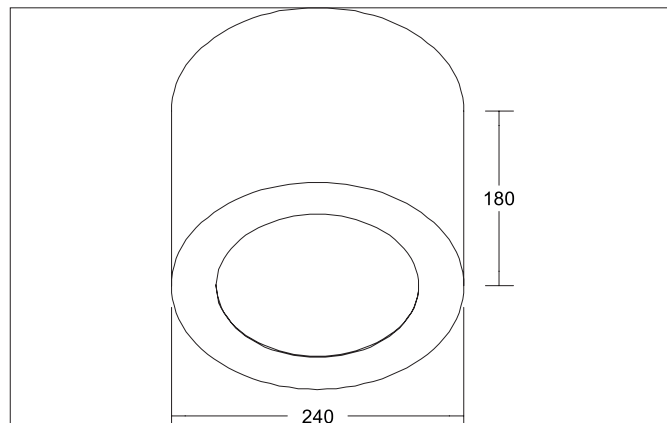

MUNA MAXI Surface-mounted housing, round, for 12567

Article no. 81231080

Light.
For Generations.**Tender**

Surface-mounted housing, round, for 12567, black matt, Round. Surface-mounted housing for 12567 to convert the recessed downlight into a surface-mounted luminaire on site. Diameter 240 mm, height 180 mm Material: Steel, .

Article data	
Article no.	81231080
GTIN	4255752501657
Series name	MUNA MAXI
Short description	Surface-mounted housing, round, for 12567
Material	Steel / Plastic
Colour	Black
Type of surface	Matt
Shape	Round
Outer diameter	240 mm
Hight	180 mm
Weight	0.852 kg
Conformance	CE, UKCA

Packing data	
Gross weight	1.066 kg
Length of packaging	245 mm
Packaging width	245 mm
Packaging hight	185 mm
Disposal at end of life	<p>This product must not be disposed of with household waste. You are obliged, to dispose of such electrical waste separately.</p> <p>By disposing of electrical waste and other old or defective electronics separately, you support recycling or other forms of re-use. In that way you help to take care and to avoid that harmful substances get into the environment.</p>

MUNA MAXI Surface-mounted housing, round, for 12567
Article no. 81231080

Light.
For Generations.