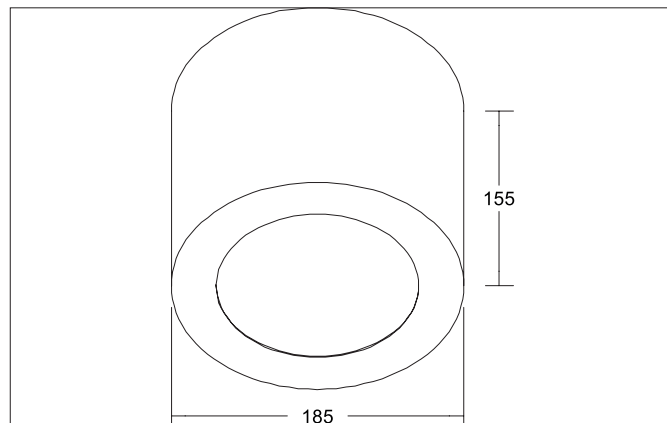

MUNA MINI Surface-mounted housing, round, for 12564

Article no. 81230080

Light.
For Generations.**Tender**

Surface-mounted housing, round, for 12564, black matt, Round. Surface-mounted housing for 12564 to convert the recessed downlight into a surface-mounted luminaire on site. Diameter 182 mm, height 155 mm Material: Steel, .

Article data

Article no.	81230080
GTIN	4255752501633
Series name	MUNA MINI
Short description	Surface-mounted housing, round, for 12564
Material	Steel
Colour	Black
Type of surface	Matt
Shape	Round
Outer diameter	182 mm
Hight	155 mm
Weight	0.567 kg
Conformance	CE, UKCA

Packing data

Gross weight	0.698 kg
Length of packaging	190 mm
Packaging width	190 mm
Packaging hight	160 mm

Disposal at end of life

This product must not be disposed of with household waste. You are obliged, to dispose of such electrical waste separately.
By disposing of electrical waste and other old or defective electronics separately, you support recycling or other forms of re-use. In that way you help to take care and to avoid that harmful substances get into the environment.

MUNA MINI Surface-mounted housing, round, for 12564
Article no. 81230080

Light.
For Generations.