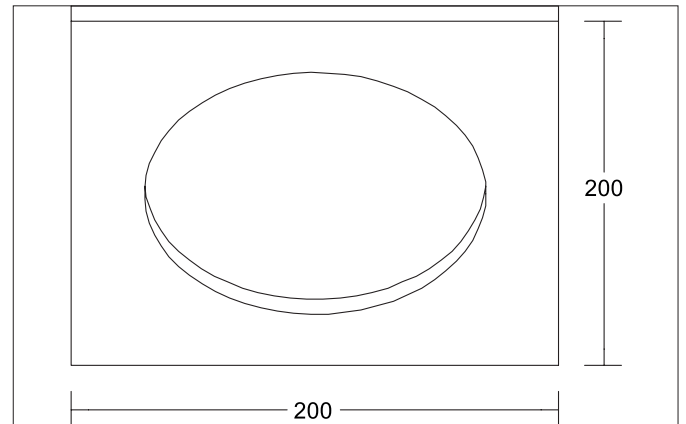

MUNA MIDI Cover frame, square, for 12565

Article no. 81217080

Light.
For Generations.**Tender**

Cover frame, square, for 12565, black matt, Square.Cover frame for 12565 asreplacement element for the white ringwhite ring contained in the standard luminaire.Length 200 mm, width 200 mm, height 6.5 mm. Material: Polycarbonate, .

Article data	
Article no.	81217080
GTIN	4255752501213
Series name	MUNA MIDI
Short description	Cover frame, square, for 12565
Material	Polycarbonate
Colour	Black
Type of surface	Matt
Shape	Square
Length	200 mm
Width	200 mm
Hight	6.5 mm
Weight	0.088 kg
Conformance	CE, UKCA

MUNA MIDI Cover frame, square, for 12565
Article no. 81217080Light.
For Generations.

Packing data	
Gross weight	0.128 kg
Length of packaging	210 mm
Packaging width	210 mm
Packaging height	10 mm
Disposal at end of life	<p>This product must not be disposed of with household waste. You are obliged, to dispose of such electrical waste separately.</p> <p>By disposing of electrical waste and other old or defective electronics separately, you support recycling or other forms of re-use. In that way you help to take care and to avoid that harmful substances get into the environment.</p>