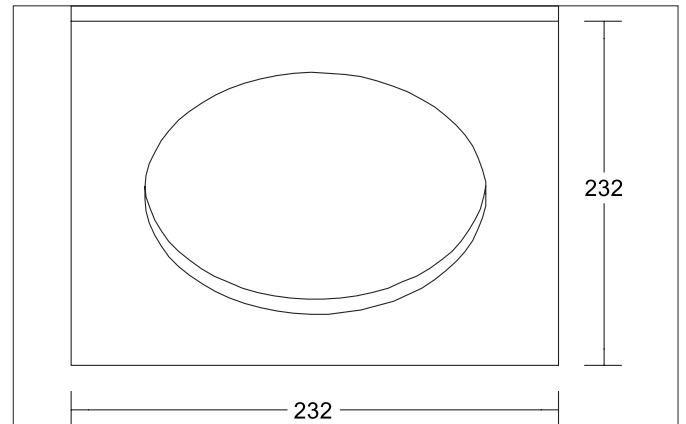

MUNA MAXI Cover frame, square, for 12567

Article no. 81218080

Light.
For Generations.**Tender**

Cover frame, square, for 12567, black matt, Square.Cover frame for 12567 asreplacement element for the white ringwhite ring contained in the standard luminaire.Length 232 mm, width 232 mm, height 6.5 mm. Material: Polycarbonate.

Article data	
Article no.	81218080
GTIN	4255752501220
Series name	MUNA MAXI
Short description	Cover frame, square, for 12567
Material	Polycarbonate
Colour	Black
Type of surface	Matt
Shape	Square
Length	232 mm
Width	232 mm
Hight	6.5 mm
Weight	0.103 kg
Conformance	CE, UKCA

MUNA MAXI Cover frame, square, for 12567

Article no. 81218080

Light.
For Generations.

Packing data	
Gross weight	0.167 kg
Length of packaging	240 mm
Packaging width	240 mm
Packaging height	10 mm
Disposal at end of life	<p>This product must not be disposed of with household waste. You are obliged, to dispose of such electrical waste separately.</p> <p>By disposing of electrical waste and other old or defective electronics separately, you support recycling or other forms of re-use. In that way you help to take care and to avoid that harmful substances get into the environment.</p>