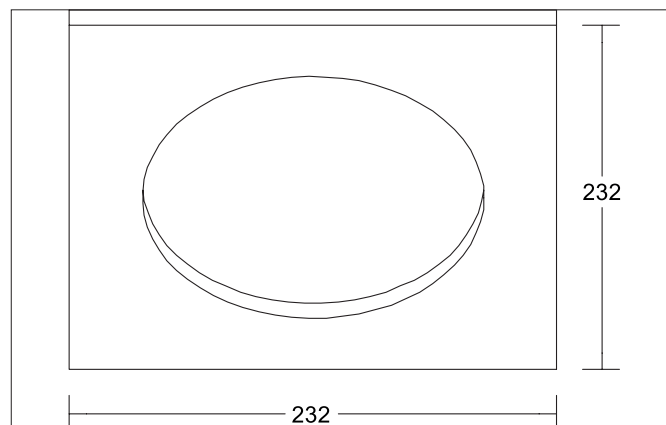

MUNA MAXI Cover frame, square, for 12567

Article no. 81218080

Light.
For Generations.**Tender**

Cover frame, square, for 12567, black matt, Square.Cover frame for 12567 asreplacement element for the white ringwhite ring contained in the standard luminaire.Length 232 mm, width 232 mm, height 6.5 mm. Material: Polycarbonate, .

Article data	
Article no.	81218080
GTIN	4255752501220
Series name	MUNA MAXI
Short description	Cover frame, square, for 12567
Material	Polycarbonate
Colour	Black
Type of surface	Matt
Shape	Square
Length	232 mm
Width	232 mm
Hight	6.5 mm
Weight	0.103 kg
Conformance	CE, UKCA

MUNA MAXI Cover frame, square, for 12567

Article no. 81218080

Light.
For Generations.

Packing data	
Gross weight	0.167 kg
Length of packaging	240 mm
Packaging width	240 mm
Packaging height	10 mm
Disposal at end of life	<p>This product must not be disposed of with household waste. You are obliged, to dispose of such electrical waste separately.</p> <p>By disposing of electrical waste and other old or defective electronics separately, you support recycling or other forms of re-use. In that way you help to take care and to avoid that harmful substances get into the environment.</p>