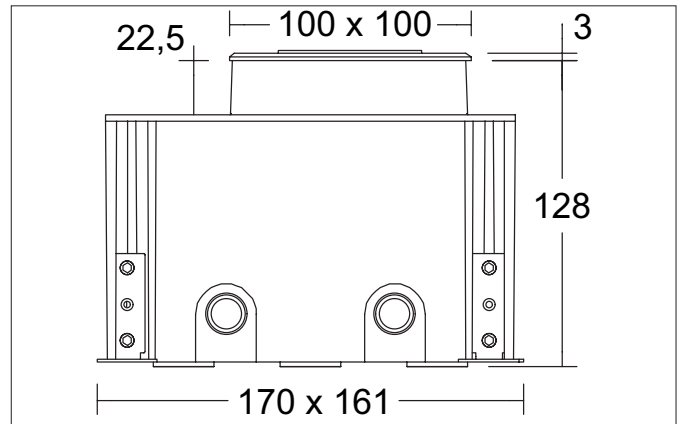

LANKA-S LED recessed floor light, V4A, IP67, switchable
 Article no. 14674223

Tender
 Angular LED recessed ceiling & floor light, V4A, IP67, switchable, ceiling cut-out L x W 161 x 170 mm installation depth 128 mm, length 100 mm, width 100 mm, weight 1.185 kg, transparent glass cover, rated luminous flux 460 lm, rated wattage 1 x 4 W, light color warm white, most similar color temperature (CCT) 3.000 K, general color rendering index CRI > 80, housing material: stainless steel / aluminium / glass, color: stainless steel matt, permissible ambient temperature (ta): -20 to +45°C, protection class (EN 61140): I, degree of protection (DIN EN 60529): IP67, degree of impact resistance according to IEC62262: IK08. With electronic control gear, switchable.

Product Benefits

- Leuchte kann als Decken- oder Bodeneinbauleuchte verwendet werden.
- Linse kann 30° in beide Richtungen geschwenkt werden.

Lighting technology	
Colour temperature	3.000 K
Light colour	white
Light output	Direct
Luminous flux	460 lm
System efficiency	115 lm/W
Colour rendering	CRI > 80
Beam angle	30°
Light sharing	Symmetric/asymmetric
Adjustable color temperature	No

Mounting technology	
Mounting method	Recessed mounting
Place of installation	Floor-mounted
Adjustability	Pivoted
Swivel angle	30°
Rotation angle	30°
Max. load	1,000 kg
Over rollable	No
Impact resistance	IK08
Further references	V4A
Material cover	Glass transparent
Circlip	Without circlip
Suitable for through-wiring	Yes

Packing data	
Gross weight	1.4 kg
Length of packaging	205 mm
Packaging width	205 mm
Packaging height	160 mm
Disposal at end of life	This product must not be disposed of with household waste. You are obliged, to dispose of such electrical waste separately. By disposing of electrical waste and other old or defective electronics separately, you support recycling or other forms of re-use. In that way you help to take care and to avoid that harmful substances get into the environment.