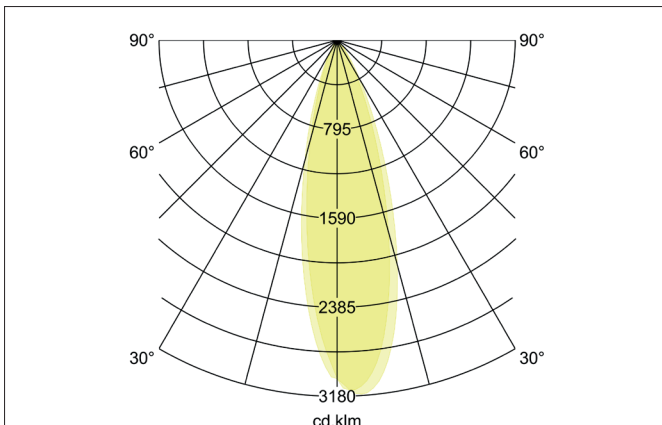

LANKA-S LED recessed floor light, V4A, IP67, switchable
 Article no. 14674223

Tender
 Angular LED recessed ceiling & floor light, V4A, IP67, switchable, ceiling cut-out L x W 161 x 170 mm installation depth 128 mm, length 100 mm, width 100 mm, weight 1.185 kg, transparent glass cover, rated luminous flux 460 lm, rated wattage 1 x 4 W, light color warm white, most similar color temperature (CCT) 3.000 K, general color rendering index CRI > 80, housing material: stainless steel / aluminium / glass, color: stainless steel matt, permissible ambient temperature (ta): -20 to +45°C, protection class (EN 61140): I, degree of protection (DIN EN 60529): IP67, degree of impact resistance according to IEC62262: IK08. With electronic control gear, switchable.

Product Benefits

- Leuchte kann als Decken- oder Bodeneinbauleuchte verwendet werden.
- Linse kann 30° in beide Richtungen geschwenkt werden.

Lighting technology	
Colour temperature	3.000 K
Light colour	white
Light output	Direct
Luminous flux	460 lm
System efficiency	115 lm/W
Colour rendering	CRI > 80
Beam angle	30°
Light sharing	Symmetric/asymmetric
Adjustable color temperature	No

Mounting technology	
Mounting method	Recessed mounting
Place of installation	Floor-mounted
Adjustability	Pivoted
Swivel angle	30°
Rotation angle	30°
Max. load	1,000 kg
Over rollable	No
Impact resistance	IK08
Further references	V4A
Material cover	Glass transparent
Circlip	Without circlip
Suitable for through-wiring	Yes