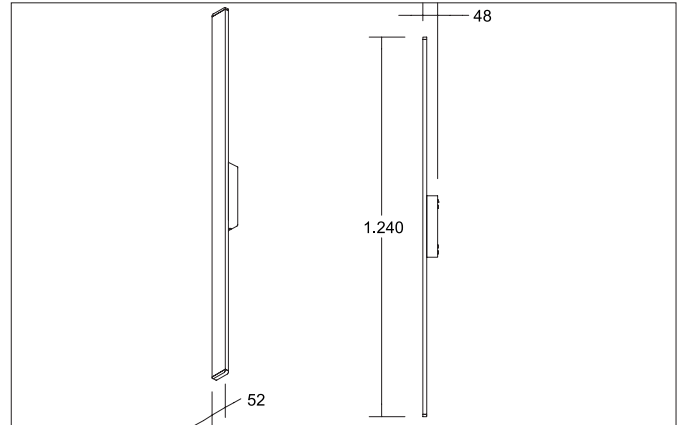

RICO LED surface-mounted wall light, IP65, switchable
Article no. 60041103

Tender
LED surface-mounted wall light, IP65, switchable, Rectangular., Hight 48.0 mm Weight 1.34 kg, with rotattionssymmetrical, deep, wide distributed light intensity. Cover plastic, opal. Luminous flux 1.750 lm, Power 1 x 20 W, Light colour warm white to warm white, Correlated color temprature (CCT) 3.000 - 3.000 K, Colour rendering index CRI > 90, Housing material: Aluminium / Plastic, Colour: Graphite, Permissibile ambient temperature (ta): -20 to +45°C, Protection class (EN 61140): I, Degree of protection (DIN EN 60529): IP65, shock resistance according to IEC62262: IK06 .With electronic driver, on/off switchable.

Article data	
Article no.	60041103
GTIN	4255752500407
Series name	RICO
Short description	LED surface-mounted wall light, IP65, switchable
Material	Aluminium / Plastic
Colour	Graphite
Type of surface	Structure
Shape	Rectangular
Hight	48 mm
Scope of delivery	incl. converter for connection to 230 V mains voltage, switchable
Weight	1.340 kg
Conformance	CE, UKCA

Mounting technology	
Mounting method	Surface mounting
Place of installation	Wall-mounted
Adjustability	Not adjustable
Impact resistance	IK06
Further references	Outdoor
Material cover	Plastic, opal

Packing data	
Gross weight	1.76 kg
Length of packaging	60 mm
Packaging width	55 mm
Packaging height	1,280 mm
Disposal at end of life	This product must not be disposed of with household waste. You are obliged, to dispose of such electrical waste separately. By disposing of electrical waste and other old or defective electronics separately, you support recycling or other forms of re-use. In that way you help to take care and to avoid that harmful substances get into the environment.