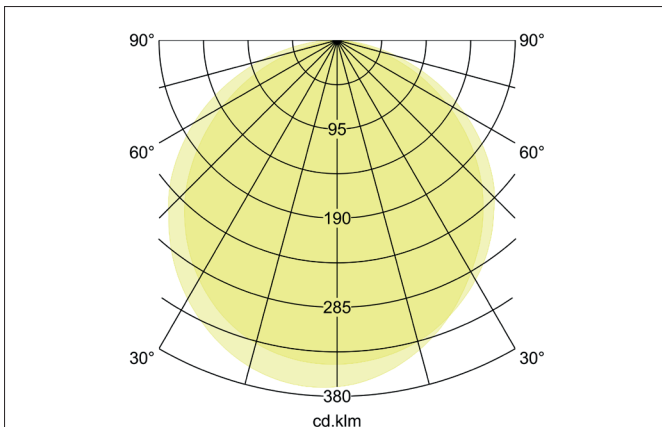

RICO LED surface-mounted wall light, IP65, switchable
Article no. 60041103

Tender
LED surface-mounted wall light, IP65, switchable, Rectangular., Hight 48.0 mm Weight 1.34 kg, with rotattionssymmetrical, deep, wide distributed light intensity. Cover plastic, opal. Luminous flux 1.750 lm, Power 1 x 20 W, Light colour warm white to warm white, Correlated color temprature (CCT) 3.000 - 3.000 K, Colour rendering index CRI > 90, Housing material: Aluminium / Plastic, Colour: Graphite, Permissibile ambient temperature (ta): -20 to +45°C, Protection class (EN 61140): I, Degree of protection (DIN EN 60529): IP65, shock resistance according to IEC62262: IK06 .With electronic driver, on/off switchable.

Article data	
Article no.	60041103
GTIN	4255752500407
Series name	RICO
Short description	LED surface-mounted wall light, IP65, switchable
Material	Aluminium / Plastic
Colour	Graphite
Type of surface	Structure
Shape	Rectangular
Hight	48 mm
Scope of delivery	incl. converter for connection to 230 V mains voltage, switchable
Weight	1.340 kg
Conformance	CE, UKCA

RICO LED surface-mounted wall light, IP65, switchable

Article no. 60041103

Lighting technology	
Colour temperature	3.000 K
Light colour	White
Light output	Indirect
Luminous flux	1,750 lm
System efficiency	88 lm/W
Colour rendering	CRI > 90
Luminaire optics	Cover satin
Reflector	Without
Beam angle	120°
Light sharing	Symmetric
Adjustable color temperature	No