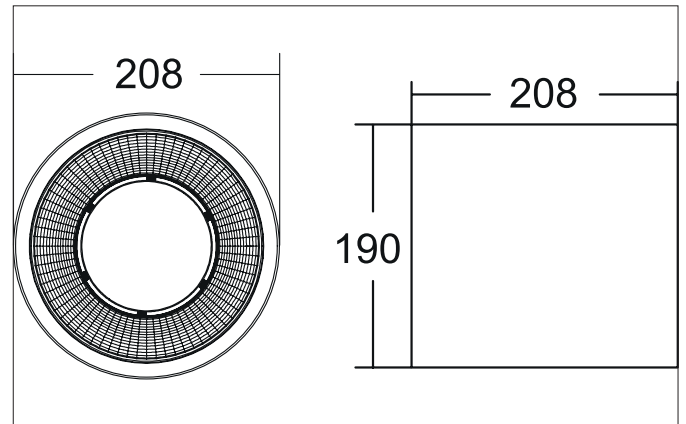

APOLLO MAXI LED downlight, reflector smooth, on/off

Article no. 42614163

Tender

LED downlight, reflector smooth, on/off, Round. Luminaire diameter 208.0 mm, Height 190.0 mm Weight 2.178 kg, Reflector silver with rotationssymmetrical, deep, wide distributed light intensity. Cover plastic, transparent. Luminous flux 2.632 lm, UGR < 19, Power 1 x 20,5 W, System Efficiency lm/W, Light colour warm white, Correlated color temperature (CCT) 3.000 K, Colour rendering index CRI > 90, Rated life time L80/B10 at 25 °C: 50.000 h, Housing material: Aluminium / Glass / Plastic, Colour: Silver, Permissible ambient temperature (ta): -20 °C - +25 °C, Protection class (EN 61140): I, Degree of protection (DIN EN 60529): IP20. With electronic driver, on/off switchable.

Article data	
Article no.	42614163
GTIN	4255752504931
Series name	APOLLO MAXI
Short description	LED downlight, reflector smooth, on/off
Material	Aluminium / Glass / Plastic
Colour	Silver
Type of surface	Structure
Shape	Round
Outer diameter	208 mm
Height	190 mm
Weight	2.178 kg
Conformance	CE, UKCA

APOLLO MAXI LED downlight, reflector smooth, on/off

Article no. 42614163

Lighting technology	
Colour temperature	3.000 K
Light colour	White
Light output	Direct
Luminous flux	2,632 lm
System efficiency	128 lm/W
McAdam-Step	McAdam-Step 3
Colour rendering	CRI > 90
Reflector	High-gloss
Reflector colour	silver
Beam angle	55°
Glare evaluation	UGR < 19
Light sharing	Symmetric
Adjustable color temperature	No