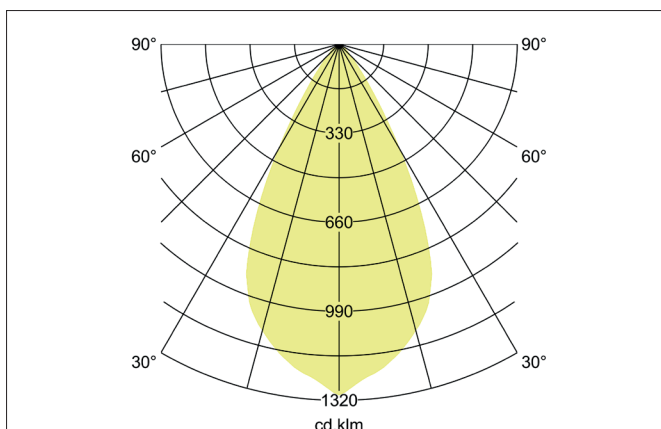

APOLLO MAXI LED downlight, reflector smooth, on/off

Article no. 42614163

Tender

LED downlight, reflector smooth, on/off, Round. Luminaire diameter 208.0 mm, Height 190.0 mm Weight 2.178 kg, Reflector silver with rotationssymmetrical, deep, wide distributed light intensity. Cover plastic, transparent. Luminous flux 2.632 lm, UGR < 19, Power 1 x 20,5 W, System Efficiency lm/W, Light colour warm white, Correlated color temperature (CCT) 3.000 K, Colour rendering index CRI > 90, Rated life time L80/B10 at 25 °C: 50.000 h, Housing material: Aluminium / Glass / Plastic, Colour: Silver, Permissible ambient temperature (ta): -20 °C - +25 °C, Protection class (EN 61140): I, Degree of protection (DIN EN 60529): IP20. With electronic driver, on/off switchable.

Article data	
Article no.	42614163
GTIN	4255752504931
Series name	APOLLO MAXI
Short description	LED downlight, reflector smooth, on/off
Material	Aluminium / Glass / Plastic
Colour	Silver
Type of surface	Structure
Shape	Round
Outer diameter	208 mm
Height	190 mm
Weight	2.178 kg
Conformance	CE, UKCA

APOLLO MAXI LED downlight, reflector smooth, on/off

Article no. 42614163

Lighting technology	
Colour temperature	3.000 K
Light colour	White
Light output	Direct
Luminous flux	2,632 lm
System efficiency	128 lm/W
McAdam-Step	McAdam-Step 3
Colour rendering	CRI > 90
Reflector	High-gloss
Reflector colour	silver
Beam angle	55°
Glare evaluation	UGR < 19
Light sharing	Symmetric
Adjustable color temperature	No