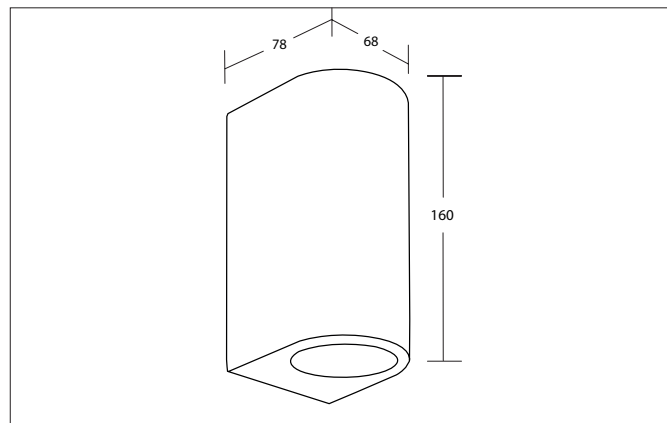

LIFOU Surface-mounted wall light, GU10, IP65, switchable

Article no. 65332180

Light.
For Generations.**Tender**

Surface-mounted wall light, GU10, IP65, switchable, Other., Hight 160.0 mm Weight 0.502 kg, with rotattionssymmetrical, deep, wide distributed light intensity.with Lamp holder GU10 max: 20 W , Delivery without bulb.Housing material: Aluminium / Glass, Colour: Black, Permissible ambient temperature (ta): -20 to +45°C, Protection class (EN 61140): I, Degree of protection (DIN EN 60529): IP65, .For direct connection to mains voltage, Other dimmable.

Article data	
Article no.	65332180
GTIN	4255752502524
Series name	LIFOU
Short description	Surface-mounted wall light, GU10, IP65, switchable
Material	Aluminium / Glass
Colour	Black
Type of surface	Structure
Shape	Round
Hight	160 mm
Weight	0.502 kg

Lighting technology	
Light output	Direct
System efficiency	20 lm/W
Reflector	Without
Light sharing	Symmetric
Adjustable color temperature	No

LIFOU Surface-mounted wall light, GU10, IP65, switchable

Article no. 65332180

Mounting technology	
Mounting method	Surface mounting
Place of installation	Wall-mounted
Adjustability	Not adjustable
Swivel angle	0°
stamp	UKCA
Further references	Outdoor
Circlip	Without circlip

Packing data	
Gross weight	0.502 kg
Length of packaging	120 mm
Packaging width	100 mm
Packaging height	250 mm
Disposal at end of life	This product must not be disposed of with household waste. You are obliged, to dispose of such electrical waste separately. By disposing of electrical waste and other old or defective electronics separately, you support recycling or other forms of re-use. In that way you help to take care and to avoid that harmful substances get into the environment.