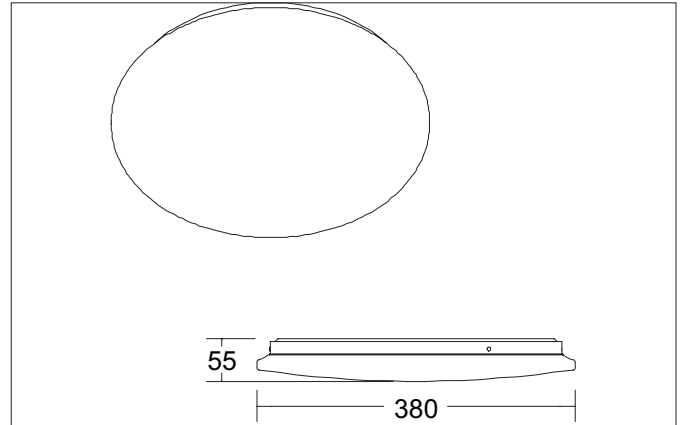

PANAY MAXI LED surface-mounted ceiling light, 3CCT, trailing edge dimmable

Article no. 12575073

Tender

Surface-mounted LED ceiling downlight, 3CCT, trailing edge dimmable, luminaire diameter 380 mm, height 55 mm, weight 0.435 kg, with rotationally symmetrical deep-wide beam light distribution. Opal plastic cover, rated luminous flux 2,170 lm, rated wattage 1 x 24 W, light color warm white to daylight white, most similar color temperature (CCT) 3,000 - 6,500 K, general color rendering index CRI > 80, service life L70/B50 at 25 °C: 50,000 h, housing material: steel / plastic, color: white, permissible ambient temperature (ta): -20 °C - +25 °C, protection class (EN 61140): I, degree of protection (DIN EN 60529): IP20, degree of impact resistance according to IEC62262: IK05. With electronic control gear, dimmable trailing edge.

PANAY MAXI LED surface-mounted ceiling light, 3CCT, trailing edge dimmable

Article no. 12575073

Article data	
Article no.	12575073
GTIN	4255752500643
Series name	PANAY MAXI
Short description	LED surface-mounted ceiling light, 3CCT, trailing edge dimmable
Material	Steel / Plastic
Colour	White
Type of surface	Glossy
Shape	Round
Outer diameter	380 mm
Height	55 mm
Scope of delivery	incl. converter for connection to 230 V mains voltage, phase cut-off dimmable
Weight	0.435 kg
Conformance	UKCA

Lighting technology	
Colour temperature	3.000 K / 4.000 K / 6.500 K
Light colour	White
Color Temperature 1	3,000 K
Color Temperature 2	4,000 K
Color Temperature 3	6,500 K
Light output	Direct
Luminous flux	2,170 lm
Luminous flux 1	2,170 lm
Luminous flux 2	2,470 lm
Luminous flux 3	2,340 lm
System efficiency	87 lm/W
Colour rendering	CRI > 80
Beam angle	120°
Light sharing	Symmetric
Adjustable color temperature	Stages