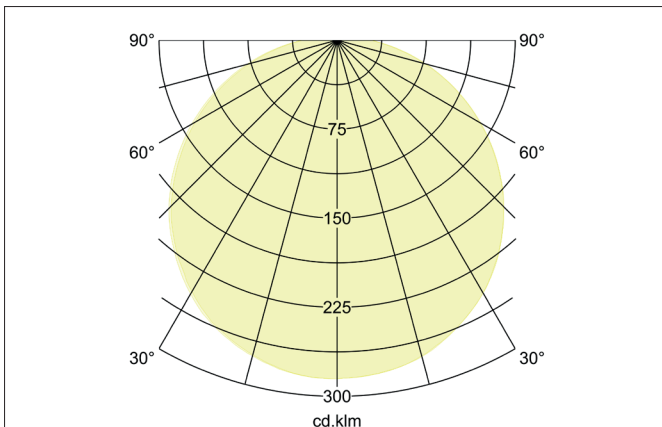

PANAY MAXI LED surface-mounted ceiling light, 3CCT, trailing edge dimmable

Article no. 12575073

Tender

Surface-mounted LED ceiling downlight, 3CCT, trailing edge dimmable, luminaire diameter 380 mm, height 55 mm, weight 0.435 kg, with rotationally symmetrical deep-wide beam light distribution. Opal plastic cover, rated luminous flux 2,170 lm, rated wattage 1 x 24 W, light color warm white to daylight white, most similar color temperature (CCT) 3,000 - 6,500 K, general color rendering index CRI > 80, service life L70/B50 at 25 °C: 50,000 h, housing material: steel / plastic, color: white, permissible ambient temperature (ta): -20 °C - +25 °C, protection class (EN 61140): I, degree of protection (DIN EN 60529): IP20, degree of impact resistance according to IEC62262: IK05. With electronic control gear, dimmable trailing edge.

Product Benefits

- Attractively priced surface-mounted ceiling or wall light in a round design.
- 3CCT: three different color temperatures can be set: 3,000 K, 4,000 K or 6,000 K.
- Three different sizes available.
- Also available in „with microwave sensor” version.
- Phase section dimmable.

Lighting technology	
Colour temperature	3.000 K / 4.000 K / 6.500 K
Light colour	White
Color Temperature 1	3,000 K
Color Temperature 2	4,000 K
Color Temperature 3	6,500 K
Light output	Direct
Luminous flux	2,170 lm
Luminous flux 1	2,170 lm
Luminous flux 2	2,470 lm
Luminous flux 3	2,340 lm
System efficiency	87 lm/W
Colour rendering	CRI > 80
Beam angle	120°
Light sharing	Symmetric
Adjustable color temperature	Stages