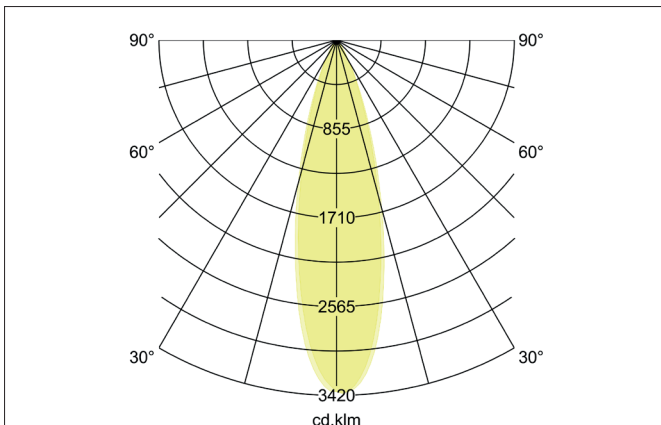

**LANKO-R LED recessed floor light, V4A, IP67, switchable**  
 Article no. 14687083

Light.  
 For Generations.

**Tender**  
 LED recessed floor light, V4A, IP67, switchable, Round. Ceiling cut-out L x W 234 x 250 mm, Installation depth 128 mm, Outer diameter 170 mm, Weight 2,422 kg, with rotationssymmetrical, deep, wide distributed light intensity. Cover glass transparent. Luminous flux 1.390 lm, Power 1 x 12 W, Light colour warm white, Correlated color temperature (CCT) 3.000 K, Colour rendering index CRI > 80, , Colour: Black, Permissible ambient temperature (ta): -20 to +45°C, Protection class (EN 6 1140): I, Degree of protection (DIN EN 60529): IP67, shock resistance according to IEC62262: IK08 .With electronic driver, on/off switchable.

**Product Benefits**

- Lens can be tilted 30° in both directions.

Lighting technology	
Colour temperature	3.000 K
Light colour	White
Light output	Direct
Luminous flux	1,390 lm
System efficiency	116 lm/W
Colour rendering	CRI > 80
Beam angle	30°
Light sharing	Symmetric
Adjustable color temperature	No