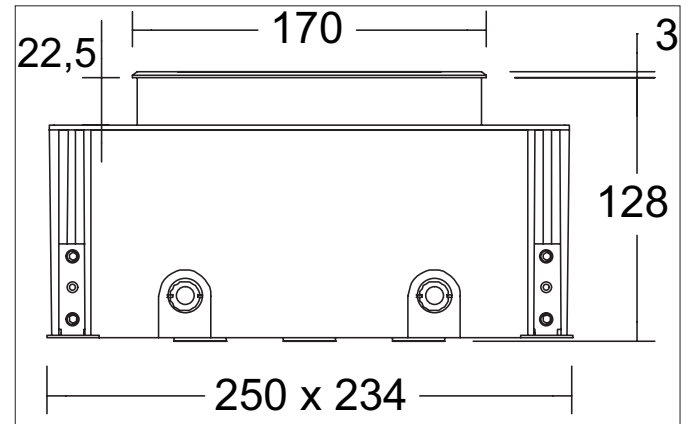

**LANKO-R LED recessed floor light, V4A, IP67, switchable**  
 Article no. 14687083

Light.  
 For Generations.

**Tender**  
 LED recessed floor light, V4A, IP67, switchable, Round. Ceiling cut-out L x W 234 x 250 mm, Installation depth 128 mm, Outer diameter 170 mm, Weight 2,422 kg, with rotationssymmetrical, deep, wide distributed light intensity. Cover glass transparent. Luminous flux 1.390 lm, Power 1 x 12 W, Light colour warm white, Correlated color temperature (CCT) 3.000 K, Colour rendering index CRI > 80, , Colour: Black, Permissible ambient temperature (ta): -20 to +45°C, Protection class (EN 6 1140): I, Degree of protection (DIN EN 60529): IP67, shock resistance according to IEC62262: IK08 .With electronic driver, on/off switchable.

**Product Benefits**

- Lens can be tilted 30° in both directions.

Lighting technology	
Colour temperature	3.000 K
Light colour	White
Light output	Direct
Luminous flux	1,390 lm
System efficiency	116 lm/W
Colour rendering	CRI > 80
Beam angle	30°
Light sharing	Symmetric
Adjustable color temperature	No

Mounting technology	
Mounting method	Recessed mounting
Place of installation	Floor-mounted
Adjustability	Pivoted
Swivel angle	30°
Rotation angle	30°
Max. load	1,000 kg
Over rollable	No
Impact resistance	IK08
Material cover	Glass transparent
Circlip	Without circlip
Suitable for through-wiring	Yes

Packing data	
Gross weight	2.772 kg
Length of packaging	300 mm
Packaging width	300 mm
Packaging height	160 mm
Disposal at end of life	This product must not be disposed of with household waste. You are obliged, to dispose of such electrical waste separately. By disposing of electrical waste and other old or defective electronics separately, you support recycling or other forms of re-use. In that way you help to take care and to avoid that harmful substances get into the environment.