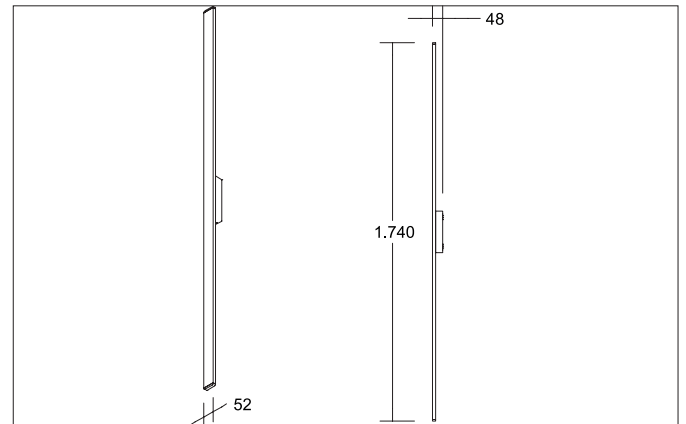

RICO LED surface-mounted wall light, IP65, switchable
Article no. 60043103

Light.
For Generations.

Tender

LED surface-mounted wall light, IP65, switchable, Rectangular., Hight 48.0 mm Weight 2.0 kg, with rotattionssymmetrical, deep, wide distributed light intensity. optimal light distribution due to a plastic, opal cover.Luminous flux 2.600 lm, Power 1 x 28 W, Light colour warm white to warm white, Correlated color temprature (CCT) 3.000 - 3.000 K, Colour rendering index CRI > 90, Housing material: Aluminium / Plastic, Colour: Graphite, Permissible ambient temperature (ta): -20 to +45°C, Protection class (EN 6 1140): I, Degree of protection (DIN EN 60529): IP65, shock resistance according to IEC62262: IK06 .With electronic driver, on/off switchable.

| Article data | |
|-------------------|---|
| Article no. | 60043103 |
| GTIN | 4255752500414 |
| Series name | RICO |
| Short description | LED surface-mounted wall light, IP65, switchable |
| Material | Aluminium / Plastic |
| Colour | Graphite |
| Type of surface | Structure |
| Shape | Rectangular |
| Hight | 48 mm |
| Scope of delivery | incl. converter for connection to 230 V mains voltage, switchable |
| Weight | 2.000 kg |

| Packing data | |
|-------------------------|---|
| Gross weight | 2.6 kg |
| Length of packaging | 60 mm |
| Packaging width | 55 mm |
| Packaging height | 1,895 mm |
| Disposal at end of life | This product must not be disposed of with household waste. You are obliged, to dispose of such electrical waste separately. By disposing of electrical waste and other old or defective electronics separately, you support recycling or other forms of re-use. In that way you help to take care and to avoid that harmful substances get into the environment. |