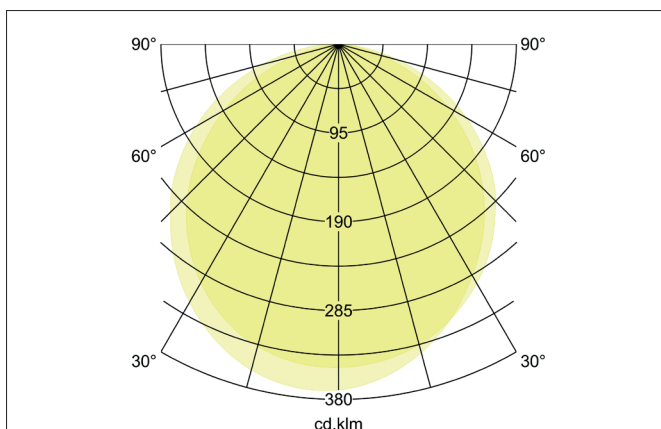

RICO LED surface-mounted wall light, IP65, switchable
Article no. 60043103

Light.
For Generations.

Tender

LED surface-mounted wall light, IP65, switchable, Rectangular., Hight 48.0 mm Weight 2.0 kg, with rotattionssymmetrical, deep, wide distributed light intensity. optimal light distribution due to a plastic, opal cover.Luminous flux 2.600 lm, Power 1 x 28 W, Light colour warm white to warm white, Correlated color temprature (CCT) 3.000 - 3.000 K, Colour rendering index CRI > 90, Housing material: Aluminium / Plastic, Colour: Graphite, Permissible ambient temperature (ta): -20 to +45°C, Protection class (EN 6 1140): I, Degree of protection (DIN EN 60529): IP65, shock resistance according to IEC62262: IK06 .With electronic driver, on/off switchable.

| Article data | |
|-------------------|---|
| Article no. | 60043103 |
| GTIN | 4255752500414 |
| Series name | RICO |
| Short description | LED surface-mounted wall light, IP65, switchable |
| Material | Aluminium / Plastic |
| Colour | Graphite |
| Type of surface | Structure |
| Shape | Rectangular |
| Hight | 48 mm |
| Scope of delivery | incl. converter for connection to 230 V mains voltage, switchable |
| Weight | 2.000 kg |

RICO LED surface-mounted wall light, IP65, switchable

Article no. 60043103

Light.
For Generations.

| Lighting technology | |
|------------------------------|-------------|
| Colour temperature | 3.000 K |
| Light colour | White |
| Light output | Indirect |
| Luminous flux | 2,600 lm |
| System efficiency | 93 lm/W |
| Colour rendering | CRI > 90 |
| Luminaire optics | Cover satin |
| Reflector | Without |
| Beam angle | 120° |
| Light sharing | Symmetric |
| Adjustable color temperature | No |