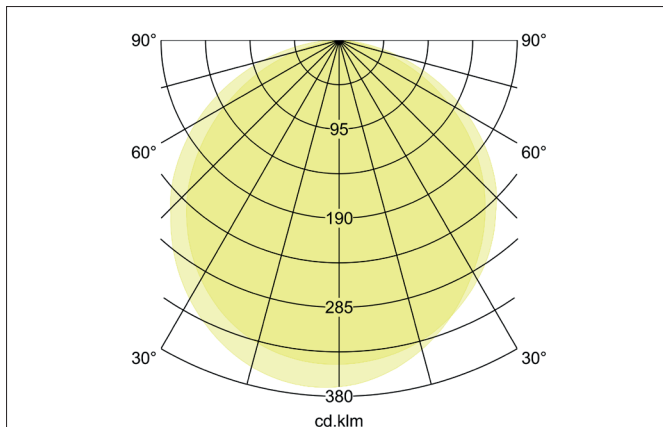

RICO LED surface-mounted wall light, IP65, switchable

Article no. 60042103

Tender

LED surface-mounted wall light, IP65, switchable, Rectangular., Hight 48.0 mm Weight 1.54 kg, with rotationssymmetrical, deep, wide distributed light intensity. Cover plastic, opal. Luminous flux 1.900 lm, Power 1 x 24 W, Light colour warm white to warm white, Correlated color temprature (CCT) 3.000 - 3.000 K, Colour rendering index CRI > 90, Housing material: Aluminium / Plastic, Colour: Graphite, Permissible ambient temperature (ta): -20 to +45°C, Protection class (EN 61140): I, Degree of protection (DIN EN 60529): IP65, shock resistance according to IEC62262: IK06 .With electronic driver, on/off switchable.

Article data	
Article no.	60042103
GTIN	4255752500421
Series name	RICO
Short description	LED surface-mounted wall light, IP65, switchable
Material	Aluminium / Plastic
Colour	Graphite
Type of surface	Structure
Shape	Rectangular
Hight	48 mm
Scope of delivery	incl. converter for connection to 230 V mains voltage, switchable
Weight	1.540 kg
Conformance	CE, UKCA

RICO LED surface-mounted wall light, IP65, switchable

Article no. 60042103

Lighting technology	
Colour temperature	3.000 K
Light colour	White
Light output	Indirect
Luminous flux	1,900 lm
System efficiency	79 lm/W
Colour rendering	CRI > 90
Luminaire optics	Cover satin
Reflector	Without
Beam angle	120°
Light sharing	Symmetric
Adjustable color temperature	No