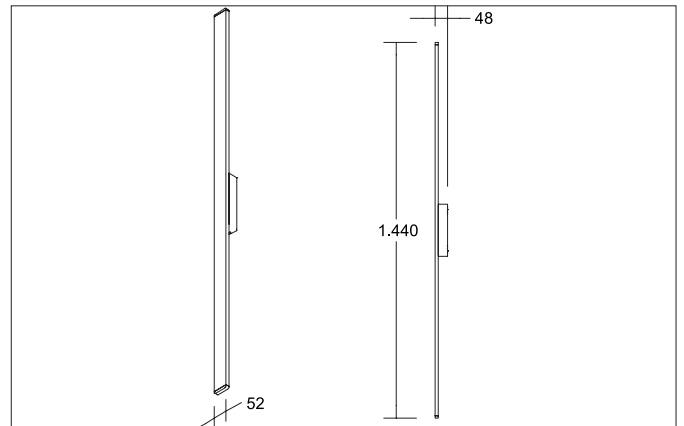

RICO LED surface-mounted wall light, IP65, switchable

Article no. 60042103

Tender

LED surface-mounted wall light, IP65, switchable, Rectangular., Hight 48.0 mm Weight 1.54 kg, with rotationssymmetrical, deep, wide distributed light intensity. Cover plastic, opal. Luminous flux 1.900 lm, Power 1 x 24 W, Light colour warm white to warm white, Correlated color temprature (CCT) 3.000 - 3.000 K, Colour rendering index CRI > 90, Housing material: Aluminium / Plastic, Colour: Graphite, Permissible ambient temperature (ta): -20 to +45°C, Protection class (EN 61140): I, Degree of protection (DIN EN 60529): IP65, shock resistance according to IEC62262: IK06 .With electronic driver, on/off switchable.

Article data	
Article no.	60042103
GTIN	4255752500421
Series name	RICO
Short description	LED surface-mounted wall light, IP65, switchable
Material	Aluminium / Plastic
Colour	Graphite
Type of surface	Structure
Shape	Rectangular
Hight	48 mm
Scope of delivery	incl. converter for connection to 230 V mains voltage, switchable
Weight	1.540 kg
Conformance	CE, UKCA

Mounting technology	
Mounting method	Surface mounting
Place of installation	Wall-mounted
Adjustability	Not adjustable
Impact resistance	IK06
Further references	Outdoor
Material cover	Plastic, opal

Packing data	
Gross weight	2 kg
Length of packaging	60 mm
Packaging width	55 mm
Packaging height	1,480 mm
Disposal at end of life	This product must not be disposed of with household waste. You are obliged, to dispose of such electrical waste separately. By disposing of electrical waste and other old or defective electronics separately, you support recycling or other forms of re-use. In that way you help to take care and to avoid that harmful substances get into the environment.