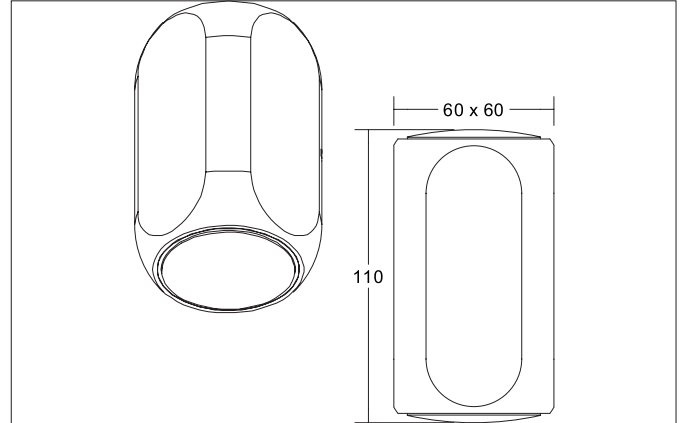

PENCILwall LED surface-mounted wall light, direct / indirect, trailing edge dimmable
 Article no. 10114173

Tender

Rectangular LED surface-mounted wall light, direct / indirect, trailing edge dimmable, luminaire length 60 mm, luminaire width 60 mm, height 110 mm, weight 0.544 kg, with rotationally symmetrical narrow-wide beam light distribution. Transparent plastic cover, rated luminous flux 460 lm, rated wattage 2 x 4 W, warm white light color, most similar color temperature (CCT) 3,000 K, general color rendering index CRI > 90, housing material: aluminum / glass, color: textured white, permissible ambient temperature (ta): -20 °C - +25 °C, protection class (EN 61140): I, degree of protection (DIN EN 60529): IP20. For direct connection to mains voltage, trailing edge dimmable.

Article data	
Article no.	10114173
GTIN	4255752500711
Series name	PENCILwall
Short description	LED surface-mounted wall light, direct / indirect, trailing edge dimmable
Material	Aluminium / Glass
Colour	White
Type of surface	Structure
Shape	Rectangular
Length	60 mm
Width	60 mm
Height	110 mm
Weight	0.544 kg
Conformance	CE, UKCA

PENCILwall LED surface-mounted wall light, direct / indirect, trailing edge dimmable

Article no. 10114173

Lighting technology	
Colour temperature	3.000 K
Light colour	White
Light output	Direct/Indirect
Luminous flux	460 lm
System efficiency	58 lm/W
Colour rendering	CRI > 90
Reflector	Without
Beam angle	70°
Light sharing	Symmetric
Adjustable color temperature	No