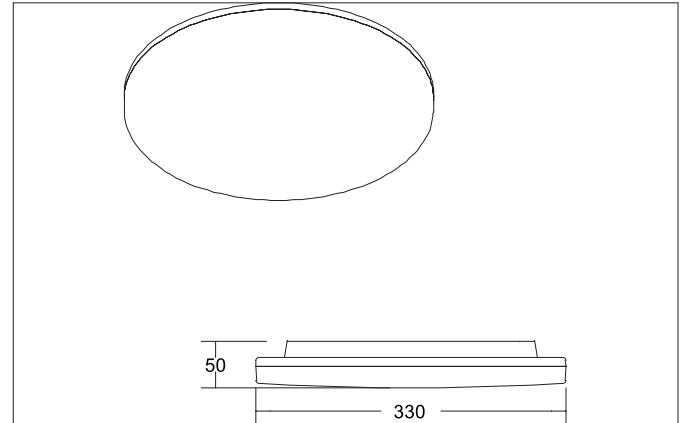

BYAM-R MAXI LED Surface-mounted ceiling light, 3CCT, Multipower**17/24 W, IP65, switchable**

Article no. 12512073

Light.
For Generations.**Tender**

LED Surface-mounted ceiling light, 3CCT, Multipower 17/24 W, IP65, switchable, Round. Luminaire diameter 330.0 mm, Height 50.0 mm
 Weight 1.075 kg, with rotationssymmetrical, deep, wide distributed light intensity. optimal light distribution due to a plastic, opal cover. Luminous flux 2.622 lm, Power 1 x 24 W, Light colour warm white to daylight white, Correlated color temperature (CCT) 3.000 - 5.700 K, Colour rendering index CRI > 80, Rated life time L70/B50 at 25 °C: 50.000 h, Housing material: Plastic, Colour: White, Permissible ambient temperature (ta): -20 °C - +25 °C, Protection class (EN 61140): II, Degree of protection (DIN EN 60529): IP65, shock resistance according to IEC62262: IK10 .With electronic driver, on/off switchable.

Product Benefits

- Flache Anbauleuchte (Durchmesser 330 mm, Höhe 50 mm, mit Multipower-Funktion 17 W / 24 W) zur Decken- oder Wandmontage.
- 3 CCT einstellbar: 3.000 K / 4.000 K / 5.700 K.
- Lichtströme 24 W: 3.000 K: 2.622 lm, 4.000 K: 2.850 lm, 5.700 K: 2.736 lm
- In drei Größen und 2 Formen (rund / quadratisch) verfügbar.
- Schaltbare Ausführung.

BYAM-R MAXI LED Surface-mounted ceiling light, 3CCT, Multipower**17/24 W, IP65, switchable**

Article no. 12512073

Light.
For Generations.

Article data	
Article no.	12512073
GTIN	4255752500827
Series name	BYAM-R MAXI
Short description	LED Surface-mounted ceiling light, 3CCT, Multipower 17/24 W, IP65, switchable
Material	Plastic
Colour	White
Type of surface	Matt
Shape	Round
Outer diameter	330 mm
Hight	50 mm
Scope of delivery	inkl. Konverter mit Leistungs- und Farbtemperaturwahlmöglichkeit zum Anschluss an 230 V-Netzspannung, schaltbar
Weight	1.075 kg
stamp	UKCA
Conformance	UKCA