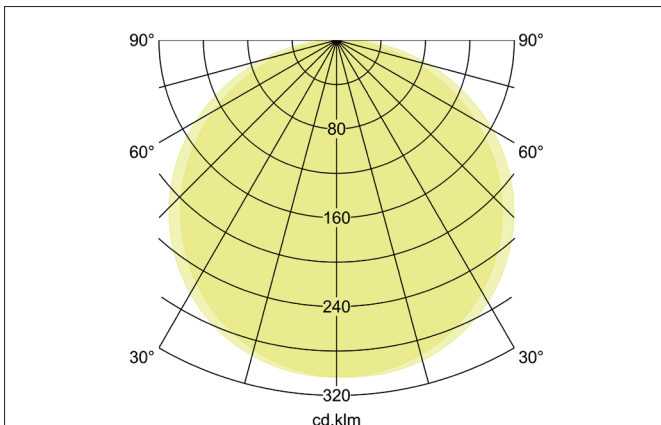

BYAM-R MAXI LED Surface-mounted ceiling light, 3CCT, Multipower**17/24 W, IP65, switchable**

Article no. 12512073

Light.
For Generations.**Tender**

LED Surface-mounted ceiling light, 3CCT, Multipower 17/24 W, IP65, switchable, Round. Luminaire diameter 330.0 mm, Height 50.0 mm
 Weight 1.075 kg, with rotationssymmetrical, deep, wide distributed light intensity. optimal light distribution due to a plastic, opal cover. Luminous flux 2.622 lm, Power 1 x 24 W, Light colour warm white to daylight white, Correlated color temperature (CCT) 3.000 - 5.700 K, Colour rendering index CRI > 80, Rated life time L70/B50 at 25 °C: 50.000 h, Housing material: Plastic, Colour: White, Permissible ambient temperature (ta): -20 °C - +25 °C, Protection class (EN 61140): II, Degree of protection (DIN EN 60529): IP65, shock resistance according to IEC62262: IK10 .With electronic driver, on/off switchable.

Product Benefits

- Flache Anbauleuchte (Durchmesser 330 mm, Höhe 50 mm, mit Multipower-Funktion 17 W / 24 W) zur Decken- oder Wandmontage.
- 3 CCT einstellbar: 3.000 K / 4.000 K / 5.700 K.
- Lichtströme 24 W: 3.000 K: 2.622 lm, 4.000 K: 2.850 lm, 5.700 K: 2.736 lm
- In drei Größen und 2 Formen (rund / quadratisch) verfügbar.
- Schaltbare Ausführung.

Lighting technology	
Colour temperature	3.000 K / 4.000 K / 5.700 K
Light colour	White
Light output	Direct
Luminous flux	2,622 lm
System efficiency	109 lm/W
Colour rendering	CRI > 80
Beam angle	120°
Light sharing	Symmetric
Adjustable color temperature	Stages