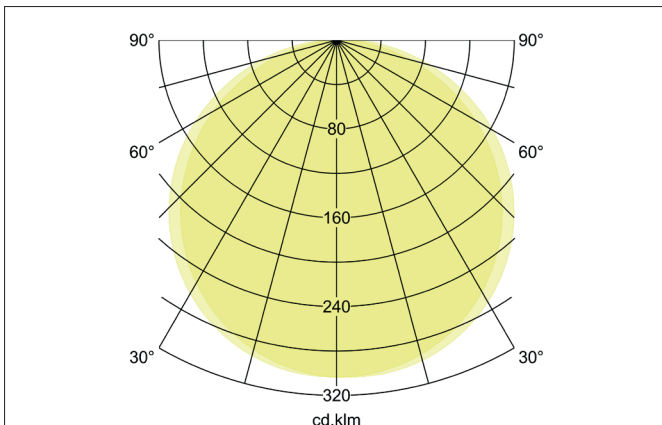

BYAM-S MAXI LED Surface-mounted ceiling light, 3CCT, Multipower**17/24 W, IP65, switchable**

Article no. 12515073

Light.
For Generations.**Tender**

LED Surface-mounted ceiling light, 3CCT, Multipower 17/24 W, IP65, switchable, Square. Luminaire length 330.0 mm, Luminaire width 330.0 mm, Height 50.0 mm Weight 1.075 kg, with rotationssymmetrical, deep, wide distributed light intensity. optimal light distribution due to a plastic, opal cover. Luminous flux 2.622 lm, Power 1 x 24 W, Light colour warm white to daylight white, Correlated color temperature (CCT) 3.000 - 5.700 K, Colour rendering index CRI > 80, Rated life time L70/B50 at 25 °C: 50.000 h, Housing material: Plastic, Colour: White, Permissible ambient temperature (ta): -20 °C - +25 °C, Protection class (EN 61140): II, Degree of protection (DIN EN 60529): IP65, shock resistance according to IEC62262: IK10 .With electronic driver, on/off switchable.

Product Benefits

- Flache Anbauleuchte (Länge 330 mm, Breite 330 mm, Höhe 50 mm, mit Multipower-Funktion 17 W / 24 W) zur Decken- oder Wandmontage.
- 3 CCT einstellbar: 3.000 K / 4.000 K / 5.700 K.
- Lichtströme 24 W: 3.000 K: 2.622 lm, 4.000 K: 2.850 lm, 5.700 K: 2.736 lm
- In drei Größen und 2 Formen (rund / quadratisch) verfügbar.
- Schaltbare Ausführung.

Lighting technology	
Colour temperature	3.000 K / 4.000 K / 5.700 K
Light colour	White
Light output	Direct
Luminous flux	2,622 lm
System efficiency	109 lm/W
Colour rendering	CRI > 80
Beam angle	120°
Light sharing	Symmetric
Adjustable color temperature	Stages