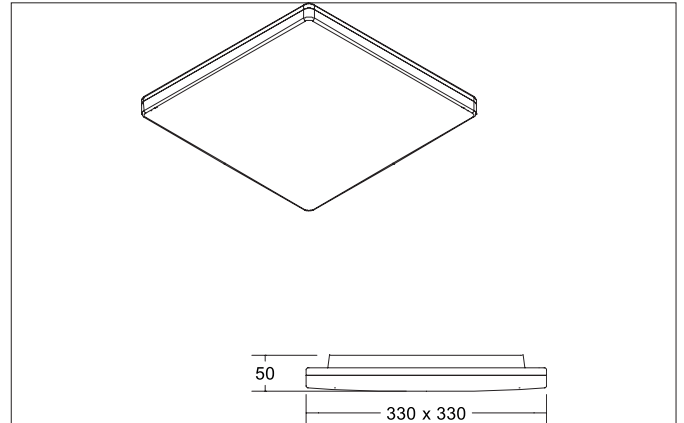

BYAM-S MAXI LED Surface-mounted ceiling light, 3CCT, Multipower**17/24 W, IP65, switchable**

Article no. 12515073

Light.
For Generations.**Tender**

LED Surface-mounted ceiling light, 3CCT, Multipower 17/24 W, IP65, switchable, Square. Luminaire length 330.0 mm, Luminaire width 330.0 mm, Height 50.0 mm Weight 1.075 kg, with rotationssymmetrical, deep, wide distributed light intensity. optimal light distribution due to a plastic, opal cover. Luminous flux 2.622 lm, Power 1 x 24 W, Light colour warm white to daylight white, Correlated color temperature (CCT) 3.000 - 5.700 K, Colour rendering index CRI > 80, Rated life time L70/B50 at 25 °C: 50.000 h, Housing material: Plastic, Colour: White, Permissible ambient temperature (ta): -20 °C - +25 °C, Protection class (EN 61140): II, Degree of protection (DIN EN 60529): IP65, shock resistance according to IEC62262: IK10 .With electronic driver, on/off switchable.

Product Benefits

- Flache Anbauleuchte (Länge 330 mm, Breite 330 mm, Höhe 50 mm, mit Multipower-Funktion 17 W / 24 W) zur Decken- oder Wandmontage.
- 3 CCT einstellbar: 3.000 K / 4.000 K / 5.700 K.
- Lichtströme 24 W: 3.000 K: 2.622 lm, 4.000 K: 2.850 lm, 5.700 K: 2.736 lm
- In drei Größen und 2 Formen (rund / quadratisch) verfügbar.
- Schaltbare Ausführung.

BYAM-S MAXI LED Surface-mounted ceiling light, 3CCT, Multipower**17/24 W, IP65, switchable**

Article no. 12515073

Light.
For Generations.

Article data	
Article no.	12515073
GTIN	4255752500841
Series name	BYAM-S MAXI
Short description	LED Surface-mounted ceiling light, 3CCT, Multipower 17/24 W, IP65, switchable
Material	Plastic
Colour	White
Type of surface	Matt
Shape	Square
Length	330 mm
Width	330 mm
Hight	50 mm
Scope of delivery	inkl. Konverter mit Leistungs- und Farbtemperaturwahlmöglichkeit zum Anschluss an 230 V-Netzspannung, schaltbar
Weight	1.075 kg
stamp	UKCA
Conformance	UKCA