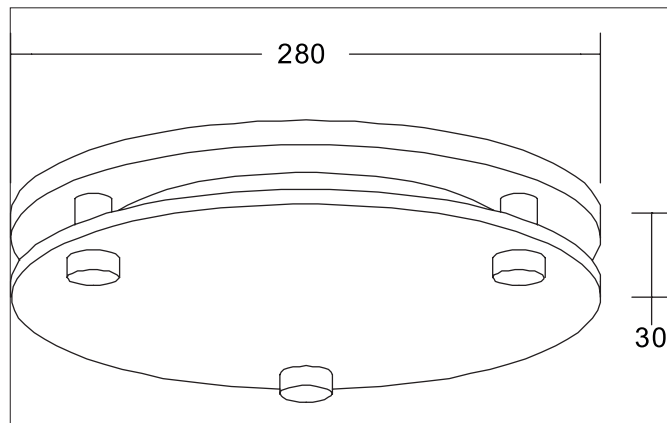

**MUNA MEGA Cover ring, round, with suspended float glass, partially frosted, for 12569**

Article no. 81224070

Light.  
For Generations.**Tender**

Cover ring, round, with suspended float glass, partially frosted, for 12569, white matt, Round. Cover ring with suspended float glass, partially frosted for 12569 as a replacement element for the whitewhite ring included in the standard luminaire. Dimensions: Diameter ring 280 mm, height 7 mm, Glass diameter 280 mm, glass thickness 3 mm, Suspension 30 mm. Material: Polycarbonate / Glass, .

Article data	
Article no.	81224070
GTIN	4255752501381
Series name	MUNA MEGA
Short description	Cover ring, round, with suspended float glass, partially frosted, for 12569
Material	Polycarbonate / Glass
Colour	White
Type of surface	Matt
Shape	Round
Outer diameter	280 mm
Height	30 mm
Weight	0.547 kg
Conformance	CE, UKCA

**MUNA MEGA Cover ring, round, with suspended float glass, partially frosted, for 12569**

Article no. 81224070

Light.  
For Generations.

Packing data	
Gross weight	0.645 kg
Length of packaging	290 mm
Packaging width	290 mm
Packaging height	35 mm
Disposal at end of life	<p>This product must not be disposed of with household waste. You are obliged, to dispose of such electrical waste separately.</p> <p>By disposing of electrical waste and other old or defective electronics separately, you support recycling or other forms of re-use. In that way you help to take care and to avoid that harmful substances get into the environment.</p>