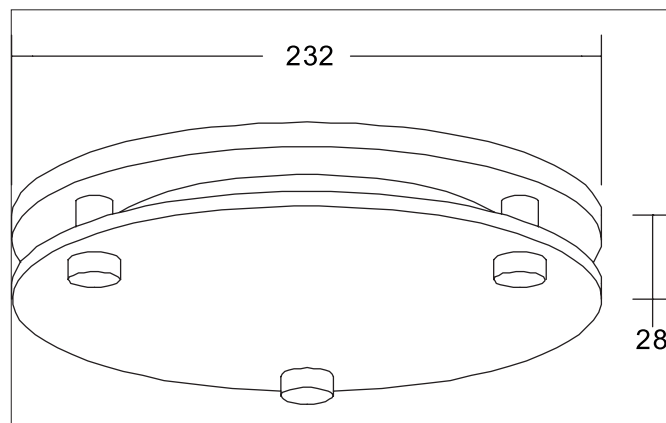

**MUNA MAXI Cover ring, round, with suspended float glass, partially frosted, for 12567**

Article no. 81223070

Light.  
For Generations.**Tender**

Cover ring, round, with suspended float glass, partially frosted, for 12567, white matt, Round. Cover ring with suspended float glass, partially frosted for 12567 as a replacement element for the whitewhite ring included in the standard luminaire. Dimensions: Diameter ring 232 mm, height 6.5 mm, Glass diameter 232 mm, glass thickness 3 mm, Suspension 28 mm. Material: Polycarbonate / Glass, .

Article data	
Article no.	81223070
GTIN	4255752501374
Series name	MUNA MAXI
Short description	Cover ring, round, with suspended float glass, partially frosted, for 12567
Material	Polycarbonate / Glass
Colour	White
Type of surface	Matt
Shape	Round
Outer diameter	232 mm
Height	28 mm
Weight	0.366 kg
Conformance	CE, UKCA

**MUNA MAXI Cover ring, round, with suspended float glass, partially frosted, for 12567**

Article no. 81223070

Light.  
For Generations.

Packing data	
Gross weight	0.42 kg
Length of packaging	240 mm
Packaging width	240 mm
Packaging height	35 mm
Disposal at end of life	<p>This product must not be disposed of with household waste. You are obliged, to dispose of such electrical waste separately.</p> <p>By disposing of electrical waste and other old or defective electronics separately, you support recycling or other forms of re-use. In that way you help to take care and to avoid that harmful substances get into the environment.</p>