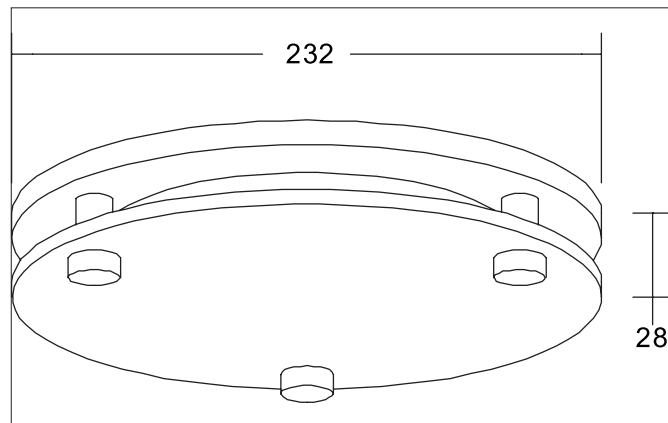

**MUNA MAXI Cover ring, round, with suspended float glass, partially frosted, for 12567**

Article no. 81223070

Light.  
For Generations.**Tender**

Cover ring, round, with suspended float glass, partially frosted, for 12567, white matt, Round. Cover ring with suspended float glass, partially frosted for 12567 as a replacement element for the whitewhite ring included in the standard luminaire. Dimensions: Diameter ring 232 mm, height 6.5 mm, Glass diameter 232 mm, glass thickness 3 mm, Suspension 28 mm. Material: Polycarbonate / Glass.

Article data	
Article no.	81223070
GTIN	4255752501374
Series name	MUNA MAXI
Short description	Cover ring, round, with suspended float glass, partially frosted, for 12567
Material	Polycarbonate / Glass
Colour	White
Type of surface	Matt
Shape	Round
Outer diameter	232 mm
Height	28 mm
Weight	0.366 kg
Conformance	CE, UKCA

**MUNA MAXI Cover ring, round, with suspended float glass, partially frosted, for 12567**

Article no. 81223070

Light.  
For Generations.

Packing data	
Gross weight	0.42 kg
Length of packaging	240 mm
Packaging width	240 mm
Packaging height	35 mm
Disposal at end of life	<p>This product must not be disposed of with household waste. You are obliged, to dispose of such electrical waste separately.</p> <p>By disposing of electrical waste and other old or defective electronics separately, you support recycling or other forms of re-use. In that way you help to take care and to avoid that harmful substances get into the environment.</p>