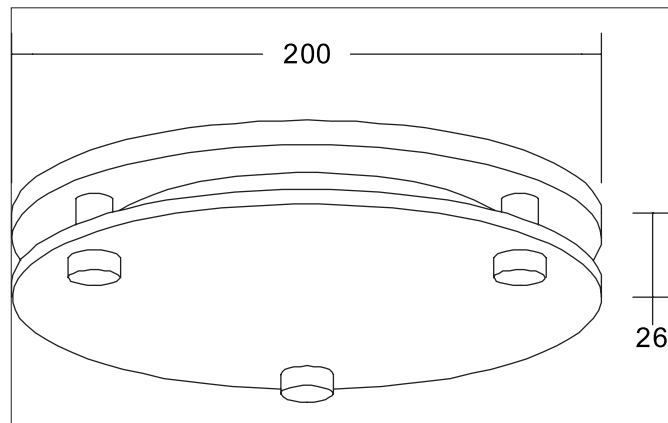

MUNA MIDI Cover ring, round, with suspended float glass, partially frosted, for 12565

Article no. 81222070

Light.
For Generations.**Tender**

Cover ring, round, with suspended float glass, partially frosted, for 12565, white matt, Round. Cover ring with suspended float glass, partially frosted for 12565 as a replacement element for the whitewhite ring included in the standard luminaire. Dimensions: Diameter ring 200 mm, height 6 mm, Glass diameter 200 mm, glass thickness 3 mm, Suspension 26 mm. Material: Polycarbonate / Glass, .

Article data	
Article no.	81222070
GTIN	4255752501367
Series name	MUNA MIDI
Short description	Cover ring, round, with suspended float glass, partially frosted, for 12565
Material	Polycarbonate / Glass
Colour	White
Type of surface	Matt
Shape	Round
Outer diameter	200 mm
Height	26 mm
Weight	0.294 kg
Conformance	CE, UKCA

MUNA MIDI Cover ring, round, with suspended float glass, partially frosted, for 12565

Article no. 81222070

Light.
For Generations.

Packing data	
Gross weight	0.344 kg
Length of packaging	210 mm
Packaging width	210 mm
Packaging height	30 mm
Disposal at end of life	<p>This product must not be disposed of with household waste. You are obliged, to dispose of such electrical waste separately.</p> <p>By disposing of electrical waste and other old or defective electronics separately, you support recycling or other forms of re-use. In that way you help to take care and to avoid that harmful substances get into the environment.</p>