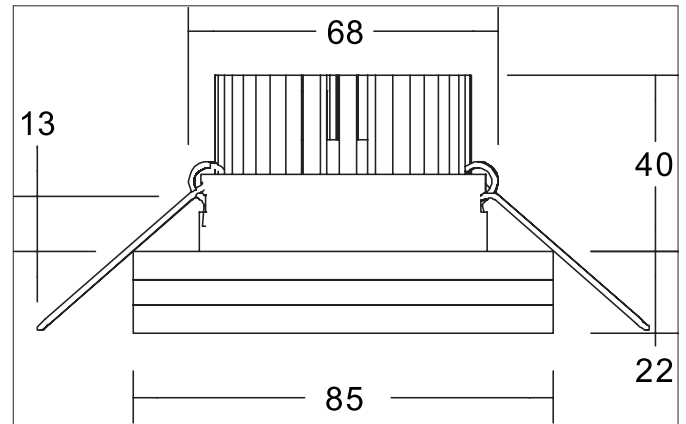

NARES LED recessed downlight with decorative sidelight, straight outer edge

Article no. 12357183

Light.
For Generations.**Tender**

LED recessed downlight with decorative sidelight, straight outer edge, Round. Toolless ceiling installation by installation springs. Ceiling cut-out \varnothing 68 mm, Installation depth 40 mm, Outer diameter 85 mm, Weight 0,203 kg, with rotationssymmetrical, deep, wide distributed light intensity. optimal light distribution due to a glass partially frosted cover. Luminous flux 300 lm, Power 1 x 6 W, Light colour warm white, Correlated color temperature (CCT) 3.000 K, Colour rendering index CRI > 80, Rated life time L70/B50 at 25 °C: 50.000 h, Housing material: Aluminium / Glass / Plastic, Colour: White structure, Permissible ambient temperature (ta): -20 °C - +25 °C, Protection class (EN 61140): III, Degree of protection (DIN EN 60529): IP20, .For connection to an external driver, which is not included in the scope of delivery of the luminaire. Depending on driver dimmable.

Product Benefits

- Einbaudownlight in runder Bauform aus massivem Aluminium.
- Überraschendes, frisches Design mit Direkt- und Indirektanteilen.
- Deckenausschnitt 68 mm, Außendurchmesser 85 mm, Einbautiefe 40 mm, Lichtstrom 490 lm, IP20.
- Bei Verwendung eines geeigneten Konverters dimmbar.

NARES LED recessed downlight with decorative sidelight, straight outer edge

Article no. 12357183

Light.
For Generations.

Article data	
Article no.	12357183
GTIN	4255752501039
Series name	NARES
Short description	LED recessed downlight with decorative sidelight, straight outer edge
Material	Aluminium / Glass / Plastic
Colour	White
Type of surface	Structure
Shape	Round
Outer diameter	85 mm
Built-in diameter	68 mm
Installation depth	40 mm
Hight	22 mm
Weight	0.203 kg