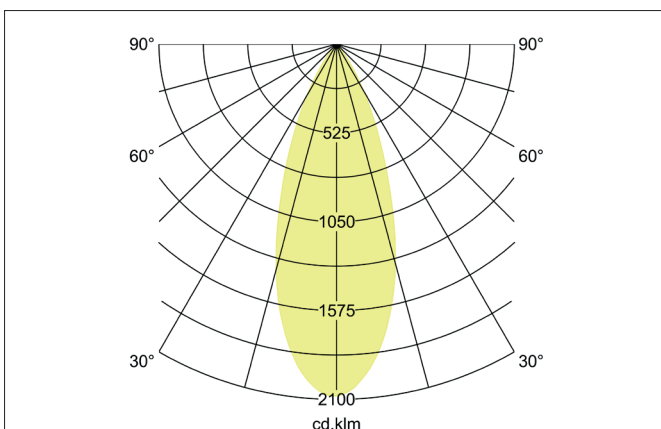

**ABACO LED recessed spotlight set, DALI dimmable, TunableWhite, IP44**

Article no. 41413174TW

Light.  
For Generations.**Tender**

LED recessed spotlight set, DALI dimmable, TunableWhite, IP44, Round. Toolless ceiling installation by installation springs. Ceiling cut-out Ø 68 mm, Installation depth 38 mm, Outer diameter 83 mm, Weight 0,180 kg, Reflector silver with rotationssymmetrical, deep, wide distributed light intensity. optimal light distribution due to a plastic, transparent cover. Luminous flux 750 lm, Power 1 x 6 W, Light colour warm white to daylight white, Correlated color temperature (CCT) 2.700 - 6.500 K, Colour rendering index CRI 82, Housing material: Aluminium / PMMA, Colour: White structure, Permissible ambient temperature (ta): -20 °C - +25 °C, Protection class (EN 61140): II, Degree of protection (DIN EN 60529): IP44, .With electronic driver, DALI-2 dimmable.

**Product Benefits**

- Schutzart IP44 für den Anwendungsort Normalbereich bis Feuchtraum Innenbereich
- Standard-Deckenausschnitt 68 mm – geringe Einbautiefe 38 mm
- Serienmäßig über DALI dimmbar (Auslieferung als Set)
- TunableWhite-Ausführung

Lighting technology	
Colour temperature	2.700 K - 6.500 K
Light colour	White
Light output	Direct
Luminous flux	750 lm
System efficiency	125 lm/W
Colour rendering	CRI 82
Reflector	Faceted
Reflector colour	silver
Beam angle	36°
Light sharing	Symmetric
Adjustable color temperature	Infinite control