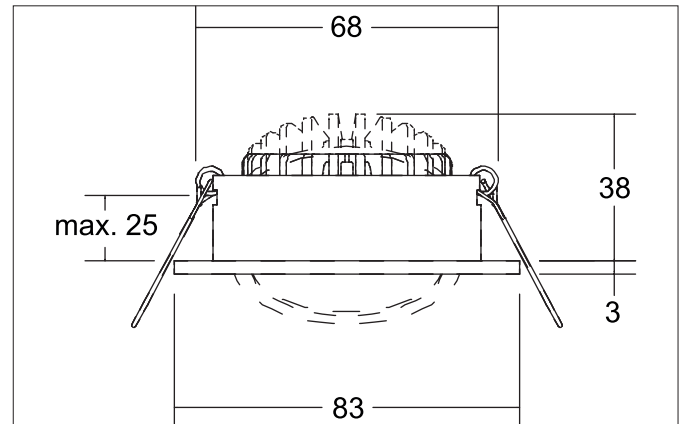

**ABACO LED recessed spotlight set, DALI dimmable, TunableWhite, IP44**

Article no. 41413174TW

Light.  
For Generations.**Tender**

LED recessed spotlight set, DALI dimmable, TunableWhite, IP44, Round. Toolless ceiling installation by installation springs. Ceiling cut-out Ø 68 mm, Installation depth 38 mm, Outer diameter 83 mm, Weight 0,180 kg, Reflector silver with rotationssymmetrical, deep, wide distributed light intensity. optimal light distribution due to a plastic, transparent cover. Luminous flux 750 lm, Power 1 x 6 W, Light colour warm white to daylight white, Correlated color temperature (CCT) 2.700 - 6.500 K, Colour rendering index CRI 82, Housing material: Aluminium / PMMA, Colour: White structure, Permissible ambient temperature (ta): -20 °C - +25 °C, Protection class (EN 61140): II, Degree of protection (DIN EN 60529): IP44, .With electronic driver, DALI-2 dimmable.

**Product Benefits**

- Schutzart IP44 für den Anwendungsort Normalbereich bis Feuchtraum Innenbereich
- Standard-Deckenausschnitt 68 mm – geringe Einbautiefe 38 mm
- Serienmäßig über DALI dimmbar (Auslieferung als Set)
- TunableWhite-Ausführung

**ABACO LED recessed spotlight set, DALI dimmable, TunableWhite, IP44**

Article no. 41413174TW

Light.  
For Generations.

Article data	
Article no.	41413174TW
GTIN	4255752502098
Series name	ABACO
Short description	LED recessed spotlight set, DALI dimmable, TunableWhite, IP44
Material	Aluminium / PMMA
Colour	White
Type of surface	Structure
Shape	Round
Outer diameter	83 mm
Built-in diameter	68 mm
Installation depth	38 mm
Hight	3 mm
Scope of delivery	inkl. Anschlussbox, 5-polig zur Durchgangsverdrahtung
Weight	0.180 kg
Conformance	CE, UKCA

Lighting technology	
Colour temperature	2.700 K - 6.500 K
Light colour	White
Light output	Direct
Luminous flux	750 lm
System efficiency	125 lm/W
Colour rendering	CRI 82
Reflector	Faceted
Reflector colour	silver
Beam angle	36°
Light sharing	Symmetric
Adjustable color temperature	Infinite control