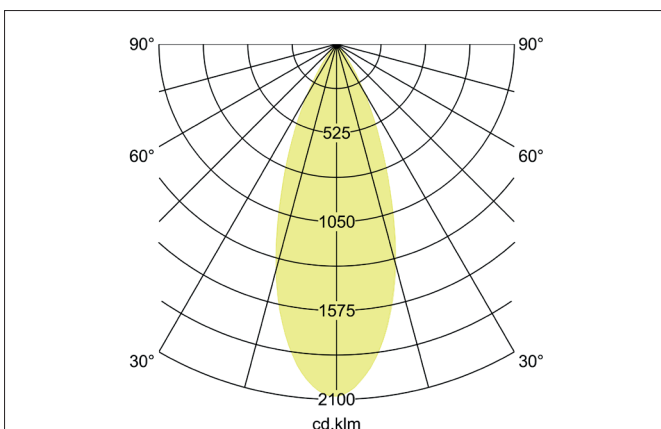

ABACO LED recessed spotlight set, DALI dimmable, IP44

Article no. 41415173

Light.
For Generations.**Tender**

LED recessed spotlight set, DALI dimmable, IP44, Square. Toolless ceiling installation by installation springs. Ceiling cut-out Ø 68 mm, Installation depth 38 mm, Length 83 mm, Width 83 mm, Weight 0,180 kg, Reflector silver with rotationssymmetrical, deep, wide distributed light intensity. optimal light distribution due to a plastic, transparent cover. Luminous flux 1.010 lm, Power 1 x 8 W, Light colour warm white, Correlated color temperature (CCT) 3.000 K, Colour rendering index CRI 82, Housing material: Aluminium / PMMA, Colour: White structure, Permissible ambient temperature (ta): -20 °C - +25 °C, Protection class (EN 61140): II, Degree of protection (DIN EN 60529): IP44, .With electronic driver, dimmable.

Product Benefits

- Schutzart IP44 für den Anwendungsort Normalbereich bis Feuchtraum Innenbereich
- Standard-Deckenausschnitt 68 mm – geringe Einbautiefe 38 mm
- Serienmäßig über Phasenabschnitt dimmbar (Auslieferung als Set)
- Überdurchschnittlicher Lichtstrom-Output mit 1.010 Lumen für das System (126 lm/W).

Lighting technology	
Colour temperature	3.000 K
Light colour	White
Light output	Direct
Luminous flux	1,010 lm
System efficiency	126 lm/W
Colour rendering	CRI 82
Reflector	Faceted
Reflector colour	silver
Beam angle	36°
Light sharing	Symmetric
Adjustable color temperature	No