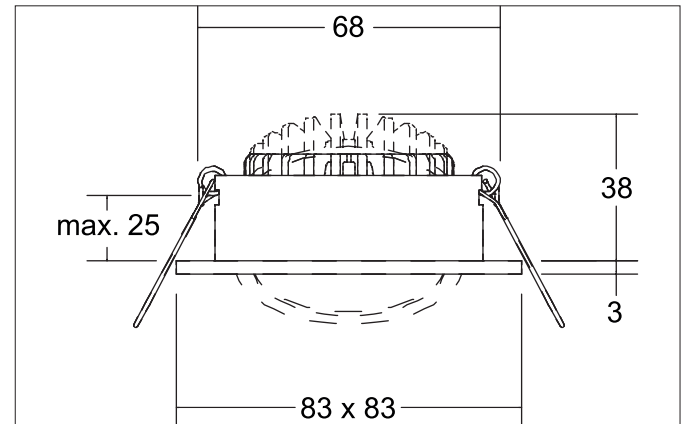

ABACO LED recessed spotlight set, DALI dimmable, IP44

Article no. 41415173

Light.
For Generations.**Tender**

LED recessed spotlight set, DALI dimmable, IP44, Square. Toolless ceiling installation by installation springs. Ceiling cut-out Ø 68 mm, Installation depth 38 mm, Length 83 mm, Width 83 mm, Weight 0,180 kg, Reflector silver with rotationssymmetrical, deep, wide distributed light intensity. optimal light distribution due to a plastic, transparent cover. Luminous flux 1.010 lm, Power 1 x 8 W, Light colour warm white, Correlated color temperature (CCT) 3.000 K, Colour rendering index CRI 82, Housing material: Aluminium / PMMA, Colour: White structure, Permissible ambient temperature (ta): -20 °C - +25 °C, Protection class (EN 61140): II, Degree of protection (DIN EN 60529): IP44, .With electronic driver, dimmable.

Product Benefits

- Schutzart IP44 für den Anwendungsort Normalbereich bis Feuchtraum Innenbereich
- Standard-Deckenausschnitt 68 mm – geringe Einbautiefe 38 mm
- Serienmäßig über Phasenabschnitt dimmbar (Auslieferung als Set)
- Überdurchschnittlicher Lichtstrom-Output mit 1.010 Lumen für das System (126 lm/W).

ABACO LED recessed spotlight set, DALI dimmable, IP44

Article no. 41415173

Light.
For Generations.

Article data	
Article no.	41415173
GTIN	4255752500117
Series name	ABACO
Short description	LED recessed spotlight set, DALI dimmable, IP44
Material	Aluminium / PMMA
Colour	White
Type of surface	Structure
Shape	Square
Built-in diameter	68 mm
Installation depth	38 mm
Length	83 mm
Width	83 mm
Hight	3 mm
Scope of delivery	inkl. Anschlussbox, 5-polig zur Durchgangsverdrahtung
Weight	0.180 kg
Conformance	CE, UKCA

Lighting technology	
Colour temperature	3.000 K
Light colour	White
Light output	Direct
Luminous flux	1,010 lm
System efficiency	126 lm/W
Colour rendering	CRI 82
Reflector	Faceted
Reflector colour	silver
Beam angle	36°
Light sharing	Symmetric
Adjustable color temperature	No