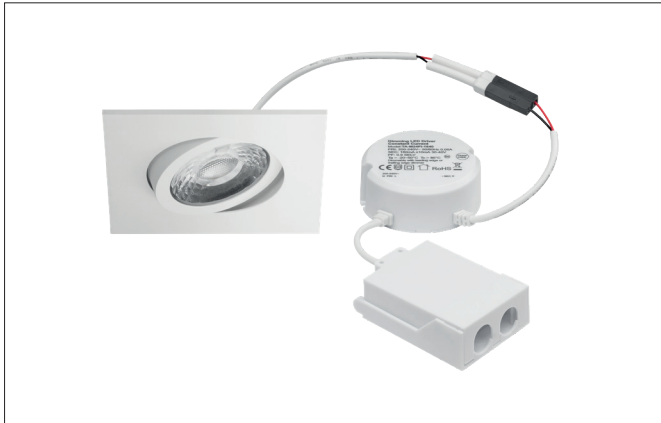

ABACO LED recessed spotlight set, DALI dimmable, IP44

Article no. 41415173

Light.
For Generations.**Tender**

LED recessed spotlight set, DALI dimmable, IP44, Square. Toolless ceiling installation by installation springs. Ceiling cut-out Ø 68 mm, Installation depth 38 mm, Length 83 mm, Width 83 mm, Weight 0,180 kg, Reflector silver with rotationssymmetrical, deep, wide distributed light intensity. optimal light distribution due to a plastic, transparent cover. Luminous flux 1.010 lm, Power 1 x 8 W, Light colour warm white, Correlated color temperature (CCT) 3.000 K, Colour rendering index CRI 82, Housing material: Aluminium / PMMA, Colour: White structure, Permissible ambient temperature (ta): -20 °C - +25 °C, Protection class (EN 61140): II, Degree of protection (DIN EN 60529): IP44, .With electronic driver, dimmable.

Product Benefits

- Schutzart IP44 für den Anwendungsort Normalbereich bis Feuchtraum Innenbereich
- Standard-Deckenausschnitt 68 mm – geringe Einbautiefe 38 mm
- Serienmäßig über Phasenabschnitt dimmbar (Auslieferung als Set)
- Überdurchschnittlicher Lichtstrom-Output mit 1.010 Lumen für das System (126 lm/W).

ABACO LED recessed spotlight set, DALI dimmable, IP44

Article no. 41415173

Light.
For Generations.

Article data	
Article no.	41415173
GTIN	4255752500117
Series name	ABACO
Short description	LED recessed spotlight set, DALI dimmable, IP44
Material	Aluminium / PMMA
Colour	White
Type of surface	Structure
Shape	Square
Built-in diameter	68 mm
Installation depth	38 mm
Length	83 mm
Width	83 mm
Hight	3 mm
Scope of delivery	inkl. Anschlussbox, 5-polig zur Durchgangsverdrahtung
Weight	0.180 kg
Conformance	CE, UKCA