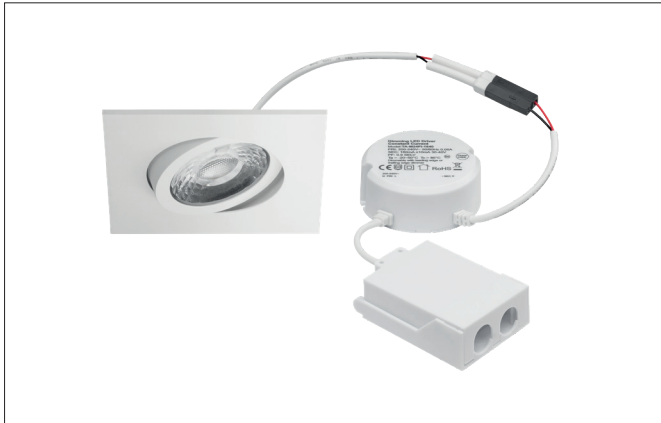

ABACO LED recessed spotlight set, DALI dimmable, dim2warm, IP44Light.
For Generations.

Article no. 41415173DW

**Tender**

LED recessed spotlight set, DALI dimmable, dim2warm, IP44, Square. Toolless ceiling installation by installation springs. Ceiling cut-out Ø 68 mm, Installation depth 38 mm, Length 83 mm, Width 83 mm, Weight 0,180 kg, Reflector silver with rotationssymmetrical, deep, wide distributed light intensity. optimal light distribution due to a plastic, transparent cover. Luminous flux 530 lm, Power 1 x 8 W, Light colour warm white to StructureNodeImpl 4028e4c98bf7d3ef018c02b6cd5f7607, Correlated color temprature (CCT) 3.000 - 1.800 K, Colour rendering index CRI > 90, Housing material: Aluminium / PMMA, Colour: White structure, Permissible ambient temperature (ta): -20 °C - +25 °C, Protection class (EN 61140): II, Degree of protection (DIN EN 60529): IP44, .With electronic driver, dimmable.

Product Benefits

- Schutzart IP44 für den Anwendungsort Normalbereich bis Feuchtraum Innenbereich
- Standard-Deckenausschnitt 68 mm – geringe Einbautiefe 38 mm
- Serienmäßig über DALI dimmbar (Auslieferung als Set)
- Dim2warm-Ausführung

ABACO LED recessed spotlight set, DALI dimmable, dim2warm, IP44Light.
For Generations.

Article no. 4 14 15 173DW

Article data	
Article no.	4 14 15 173DW
GTIN	4255752500148
Series name	ABACO
Short description	LED recessed spotlight set, DALI dimmable, dim2warm, IP44
Material	Aluminium / PMMA
Colour	White
Type of surface	Structure
Shape	Square
Built-in diameter	68 mm
Installation depth	38 mm
Length	83 mm
Width	83 mm
Hight	3 mm
Scope of delivery	inkl. Anschlussbox, 5-polig zur Durchgangsverdrahtung
Weight	0.180 kg
Conformance	CE, UKCA

Lighting technology	
Colour temperature	3.000 K - 1.800 K
Light colour	White
Light output	Direct
Luminous flux	530 lm
System efficiency	66 lm/W
Colour rendering	CRI > 90
Reflector	Faceted
Reflector colour	silver
Beam angle	36°
Light sharing	Symmetric
Adjustable color temperature	Infinite control