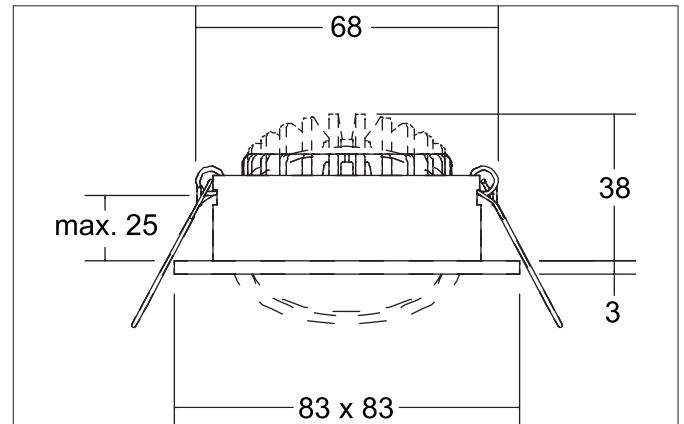

ABACO LED recessed spotlight set, DALI dimmable, dim2warm, IP44Light.
For Generations.

Article no. 41415173DW

**Tender**

LED recessed spotlight set, DALI dimmable, dim2warm, IP44, Square. Toolless ceiling installation by installation springs. Ceiling cut-out Ø 68 mm, Installation depth 38 mm, Length 83 mm, Width 83 mm, Weight 0,180 kg, Reflector silver with rotationssymmetrical, deep, wide distributed light intensity. optimal light distribution due to a plastic, transparent cover. Luminous flux 530 lm, Power 1 x 8 W, Light colour warm white to StructureNodeImpl 4028e4c98bf7d3ef018c02b6cd5f7607, Correlated color temprature (CCT) 3.000 - 1.800 K, Colour rendering index CRI > 90, Housing material: Aluminium / PMMA, Colour: White structure, Permissible ambient temperature (ta): -20 °C - +25 °C, Protection class (EN 61140): II, Degree of protection (DIN EN 60529): IP44, .With electronic driver, dimmable.

Product Benefits

- Schutzart IP44 für den Anwendungsort Normalbereich bis Feuchtraum Innenbereich
- Standard-Deckenausschnitt 68 mm – geringe Einbautiefe 38 mm
- Serienmäßig über DALI dimmbar (Auslieferung als Set)
- Dim2warm-Ausführung

ABACO LED recessed spotlight set, DALI dimmable, dim2warm, IP44Light.
For Generations.

Article no. 4 14 15 173DW

Article data	
Article no.	4 14 15 173DW
GTIN	4255752500148
Series name	ABACO
Short description	LED recessed spotlight set, DALI dimmable, dim2warm, IP44
Material	Aluminium / PMMA
Colour	White
Type of surface	Structure
Shape	Square
Built-in diameter	68 mm
Installation depth	38 mm
Length	83 mm
Width	83 mm
Hight	3 mm
Scope of delivery	inkl. Anschlussbox, 5-polig zur Durchgangsverdrahtung
Weight	0.180 kg
Conformance	CE, UKCA

Lighting technology	
Colour temperature	3.000 K - 1.800 K
Light colour	White
Light output	Direct
Luminous flux	530 lm
System efficiency	66 lm/W
Colour rendering	CRI > 90
Reflector	Faceted
Reflector colour	silver
Beam angle	36°
Light sharing	Symmetric
Adjustable color temperature	Infinite control