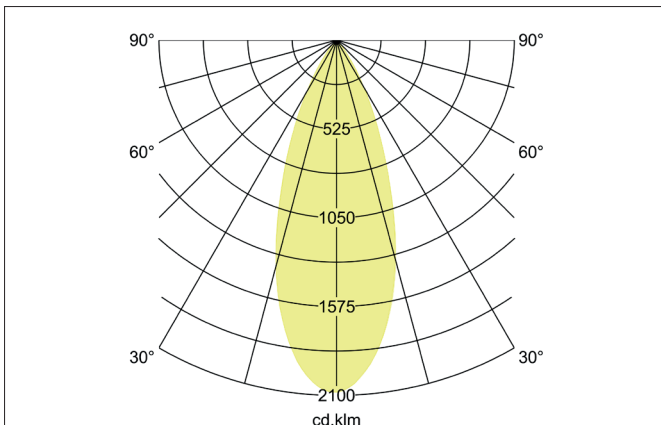

ABACO LED recessed spotlight set, DALI dimmable, dim2warm, IP44Light.
For Generations.

Article no. 41415173DW

**Tender**

LED recessed spotlight set, DALI dimmable, dim2warm, IP44, Square. Toolless ceiling installation by installation springs. Ceiling cut-out Ø 68 mm, Installation depth 38 mm, Length 83 mm, Width 83 mm, Weight 0,180 kg, Reflector silver with rotationssymmetrical, deep, wide distributed light intensity. optimal light distribution due to a plastic, transparent cover. Luminous flux 530 lm, Power 1 x 8 W, Light colour warm white to StructureNodeImpl 4028e4c98bf7d3ef018c02b6cd5f7607, Correlated color temprature (CCT) 3.000 - 1.800 K, Colour rendering index CRI > 90, Housing material: Aluminium / PMMA, Colour: White structure, Permissible ambient temperature (ta): -20 °C - +25 °C, Protection class (EN 61140): II, Degree of protection (DIN EN 60529): IP44, .With electronic driver, dimmable.

Product Benefits

- Schutzart IP44 für den Anwendungsort Normalbereich bis Feuchtraum Innenbereich
- Standard-Deckenausschnitt 68 mm – geringe Einbautiefe 38 mm
- Serienmäßig über DALI dimmbar (Auslieferung als Set)
- Dim2warm-Ausführung

Lighting technology	
Colour temperature	3.000 K - 1.800 K
Light colour	White
Light output	Direct
Luminous flux	530 lm
System efficiency	66 lm/W
Colour rendering	CRI > 90
Reflector	Faceted
Reflector colour	silver
Beam angle	36°
Light sharing	Symmetric
Adjustable color temperature	Infinite control