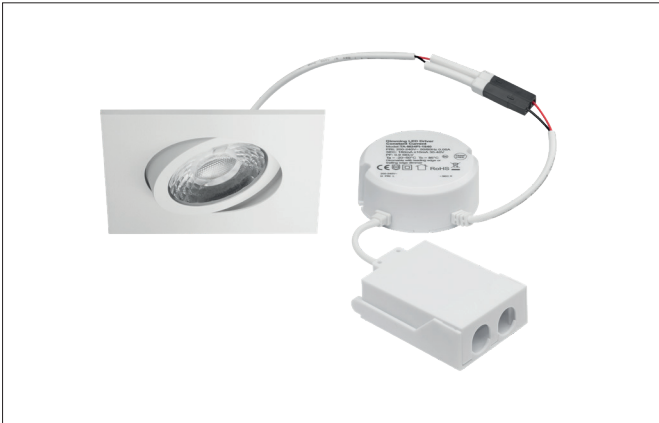

ABACO LED recessed spotlight set, DALI dimmable, TunableWhite, IP44

Article no. 41415174TW

Light.
For Generations.**Tender**

LED recessed spotlight set, DALI dimmable, TunableWhite, IP44, Square. Toolless ceiling installation by installation springs. Ceiling cut-out Ø 68 mm, Installation depth 38 mm, Length 83 mm, Width 83 mm, Weight 0,180 kg, Reflector silver with rotationssymmetrical, deep, wide distributed light intensity. optimal light distribution due to a plastic, transparent cover. Luminous flux 750 lm, Power 1 x 6 W, Light colour warm white to daylight white, Correlated color temperature (CCT) 2.700 - 6.500 K, Colour rendering index CRI 82, Housing material: Aluminium / PMMA, Colour: White structure, Permissible ambient temperature (ta): -20 °C - +25 °C, Protection class (EN 61140): II, Degree of protection (DIN EN 60529): IP44, .With electronic driver, dimmable.

Product Benefits

- Schutzart IP44 für den Anwendungsort Normalbereich bis Feuchtraum Innenbereich
- Standard-Deckenausschnitt 68 mm – geringe Einbautiefe 38 mm
- Serienmäßig über DALI dimmbar (Auslieferung als Set)
- TunableWhite-Ausführung

ABACO LED recessed spotlight set, DALI dimmable, TunableWhite, IP44

Article no. 41415174TW

Light.
For Generations.

Article data	
Article no.	41415174TW
GTIN	4255752502111
Series name	ABACO
Short description	LED recessed spotlight set, DALI dimmable, TunableWhite, IP44
Material	Aluminium / PMMA
Colour	White
Type of surface	Structure
Shape	Square
Built-in diameter	68 mm
Installation depth	38 mm
Length	83 mm
Width	83 mm
Hight	3 mm
Scope of delivery	inkl. Anschlussbox, 5-polig zur Durchgangsverdrahtung
Weight	0.180 kg
Conformance	CE, UKCA