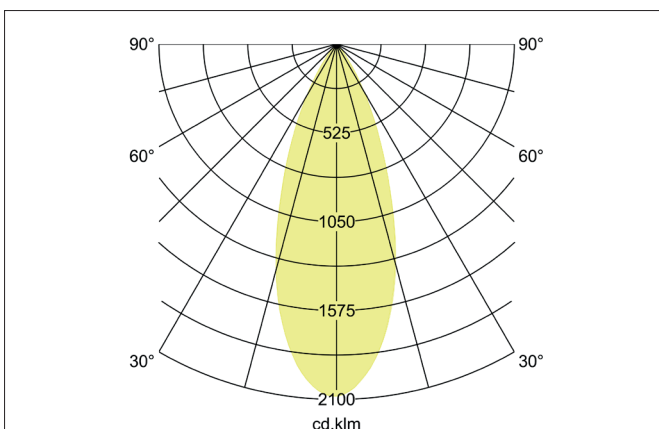

ABACO LED recessed spotlight set, DALI dimmable, TunableWhite, IP44

Article no. 41415174TW

Light.
For Generations.**Tender**

LED recessed spotlight set, DALI dimmable, TunableWhite, IP44, Square. Toolless ceiling installation by installation springs. Ceiling cut-out Ø 68 mm, Installation depth 38 mm, Length 83 mm, Width 83 mm, Weight 0,180 kg, Reflector silver with rotationssymmetrical, deep, wide distributed light intensity. optimal light distribution due to a plastic, transparent cover. Luminous flux 750 lm, Power 1 x 6 W, Light colour warm white to daylight white, Correlated color temperature (CCT) 2.700 - 6.500 K, Colour rendering index CRI 82, Housing material: Aluminium / PMMA, Colour: White structure, Permissible ambient temperature (ta): -20 °C - +25 °C, Protection class (EN 61140): II, Degree of protection (DIN EN 60529): IP44, .With electronic driver, dimmable.

Product Benefits

- Schutzart IP44 für den Anwendungsort Normalbereich bis Feuchtraum Innenbereich
- Standard-Deckenausschnitt 68 mm – geringe Einbautiefe 38 mm
- Serienmäßig über DALI dimmbar (Auslieferung als Set)
- TunableWhite-Ausführung

Lighting technology	
Colour temperature	2.700 K - 6.500 K
Light colour	White
Light output	Direct
Luminous flux	750 lm
System efficiency	125 lm/W
Colour rendering	CRI 82
Reflector	Faceted
Reflector colour	silver
Beam angle	36°
Light sharing	Symmetric
Adjustable color temperature	Infinite control