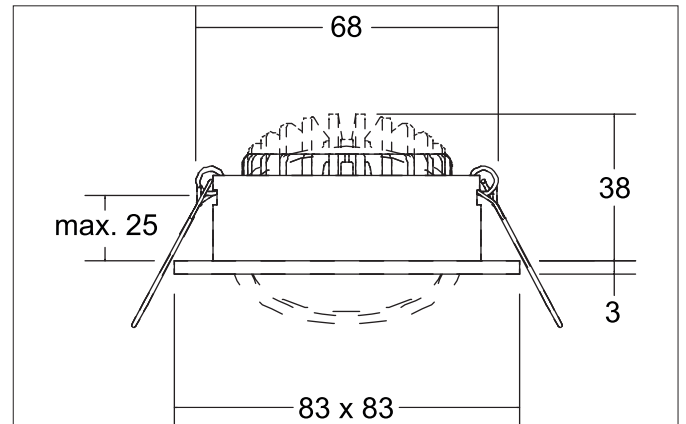

ABACO LED recessed spotlight set, DALI dimmable, TunableWhite, IP44

Article no. 41415174TW

Light.
For Generations.**Tender**

LED recessed spotlight set, DALI dimmable, TunableWhite, IP44, Square. Toolless ceiling installation by installation springs. Ceiling cut-out Ø 68 mm, Installation depth 38 mm, Length 83 mm, Width 83 mm, Weight 0,180 kg, Reflector silver with rotationssymmetrical, deep, wide distributed light intensity. optimal light distribution due to a plastic, transparent cover. Luminous flux 750 lm, Power 1 x 6 W, Light colour warm white to daylight white, Correlated color temperature (CCT) 2.700 - 6.500 K, Colour rendering index CRI 82, Housing material: Aluminium / PMMA, Colour: White structure, Permissible ambient temperature (ta): -20 °C - +25 °C, Protection class (EN 61140): II, Degree of protection (DIN EN 60529): IP44, .With electronic driver, dimmable.

Product Benefits

- Schutzart IP44 für den Anwendungsort Normalbereich bis Feuchtraum Innenbereich
- Standard-Deckenausschnitt 68 mm – geringe Einbautiefe 38 mm
- Serienmäßig über DALI dimmbar (Auslieferung als Set)
- TunableWhite-Ausführung

ABACO LED recessed spotlight set, DALI dimmable, TunableWhite, IP44

Article no. 41415174TW

Light.
For Generations.

Article data	
Article no.	41415174TW
GTIN	4255752502111
Series name	ABACO
Short description	LED recessed spotlight set, DALI dimmable, TunableWhite, IP44
Material	Aluminium / PMMA
Colour	White
Type of surface	Structure
Shape	Square
Built-in diameter	68 mm
Installation depth	38 mm
Length	83 mm
Width	83 mm
Hight	3 mm
Scope of delivery	inkl. Anschlussbox, 5-polig zur Durchgangsverdrahtung
Weight	0.180 kg
Conformance	CE, UKCA

Lighting technology	
Colour temperature	2.700 K - 6.500 K
Light colour	White
Light output	Direct
Luminous flux	750 lm
System efficiency	125 lm/W
Colour rendering	CRI 82
Reflector	Faceted
Reflector colour	silver
Beam angle	36°
Light sharing	Symmetric
Adjustable color temperature	Infinite control