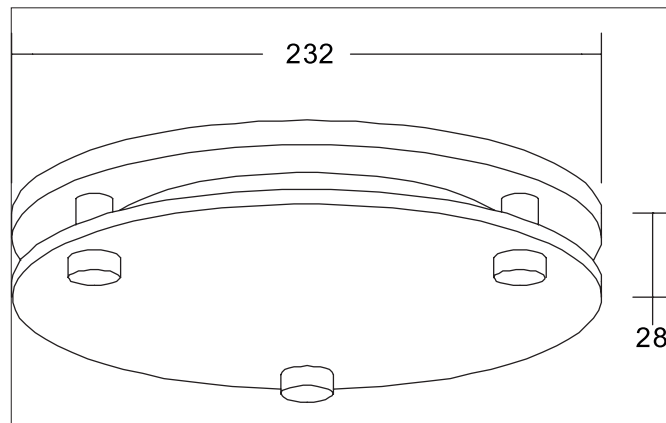

MUNA MAXI Cover ring, round, with suspended float glass, partially frosted, for 12567

Article no. 81223080

Light.
For Generations.**Tender**

Cover ring, round, with suspended float glass, partially frosted, for 12567, black matt, Round. Cover ring with suspended float glass, partially frosted for 12567 as a replacement element for the whitewhite ring included in the standard luminaire. Dimensions: Diameter ring 232 mm, height 6.5 mm, Glass diameter 232 mm, glass thickness 3 mm, Suspension 28 mm. Material: Polycarbonate / Glass, .

Article data	
Article no.	81223080
GTIN	4255752501329
Series name	MUNA MAXI
Short description	Cover ring, round, with suspended float glass, partially frosted, for 12567
Material	Polycarbonate / Glass
Colour	Black
Type of surface	Matt
Shape	Round
Outer diameter	232 mm
Height	28 mm
Weight	0.366 kg
Conformance	CE, UKCA

MUNA MAXI Cover ring, round, with suspended float glass, partially frosted, for 12567
Article no. 81223080

Light.
For Generations.

Packing data	
Gross weight	0.42 kg
Length of packaging	240 mm
Packaging width	240 mm
Packaging height	35 mm
Disposal at end of life	<p>This product must not be disposed of with household waste. You are obliged, to dispose of such electrical waste separately.</p> <p>By disposing of electrical waste and other old or defective electronics separately, you support recycling or other forms of re-use. In that way you help to take care and to avoid that harmful substances get into the environment.</p>