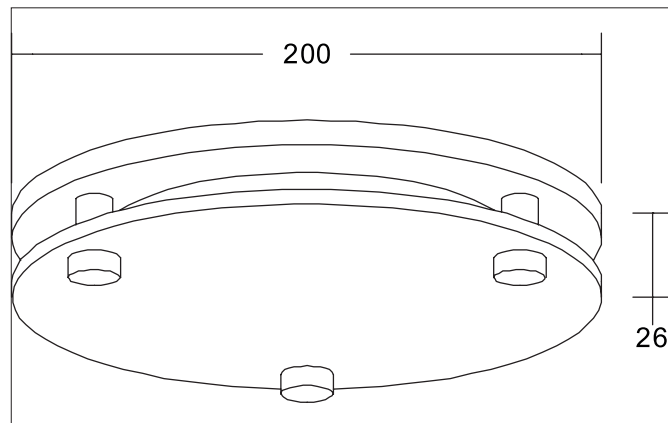

MUNA MIDI Cover ring, round, with suspended float glass, partially frosted, for 12565

Article no. 81222080

Light.
For Generations.**Tender**

Cover ring, round, with suspended float glass, partially frosted, for 12565, black matt, Round. Cover ring with suspended float glass, partially frosted for 12565 as a replacement element for the whitewhite ring included in the standard luminaire. Dimensions: Diameter ring 200 mm, height 6 mm, Glass diameter 200 mm, glass thickness 3 mm, Suspension 26 mm. Material: Polycarbonate / Glass, .

Article data	
Article no.	81222080
GTIN	4255752501312
Series name	MUNA MIDI
Short description	Cover ring, round, with suspended float glass, partially frosted, for 12565
Material	Polycarbonate / Glass
Colour	Black
Type of surface	Matt
Shape	Round
Outer diameter	200 mm
Height	26 mm
Weight	0.294 kg
Conformance	CE, UKCA

MUNA MIDI Cover ring, round, with suspended float glass, partially frosted, for 12565

Article no. 81222080

Light.
For Generations.

Packing data	
Gross weight	0.344 kg
Length of packaging	210 mm
Packaging width	210 mm
Packaging height	30 mm
Disposal at end of life	<p>This product must not be disposed of with household waste. You are obliged, to dispose of such electrical waste separately.</p> <p>By disposing of electrical waste and other old or defective electronics separately, you support recycling or other forms of re-use. In that way you help to take care and to avoid that harmful substances get into the environment.</p>