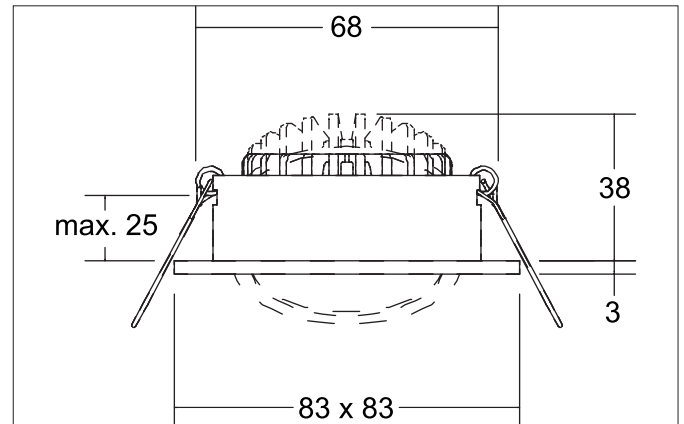

ABACO LED recessed spotlight set, DALI dimmable, dim2warm, IP44Light.
For Generations.

Article no. 41415183DW

**Tender**

LED recessed spotlight set, DALI dimmable, dim2warm, IP44, Square. Toolless ceiling installation by installation springs. Ceiling cut-out Ø 68 mm, Installation depth 38 mm, Length 83 mm, Width 83 mm, Weight 0,180 kg, Reflector silver with rotationssymmetrical, deep, wide distributed light intensity. optimal light distribution due to a plastic, transparent cover. Luminous flux 530 lm, Power 1 x 8 W, Light colour warm white to StructureNodeImpl 4028e4c98bf7d3ef018c02bd94341bc6, Correlated color temperature (CCT) 3.000 - 1.800 K, Colour rendering index CRI > 90, Housing material: Aluminium / PMMA, Colour: Black structure, Permissible ambient temperature (ta): -20 °C - +25 °C, Protection class (EN 61140): II, Degree of protection (DIN EN 60529): IP44, .With electronic driver, dimmable.

Product Benefits

- Schutzart IP44 für den Anwendungsort Normalbereich bis Feuchtraum Innenbereich
- Standard-Deckenausschnitt 68 mm – geringe Einbautiefe 38 mm
- Serienmäßig über DALI dimmbar (Auslieferung als Set)
- Dim2warm-Ausführung

ABACO LED recessed spotlight set, DALI dimmable, dim2warm, IP44Light.
For Generations.

Article no. 4 14 15 183DW

Article data	
Article no.	4 14 15 183DW
GTIN	4255752500162
Series name	ABACO
Short description	LED recessed spotlight set, DALI dimmable, dim2warm, IP44
Material	Aluminium / PMMA
Colour	Black
Type of surface	Structure
Shape	Square
Built-in diameter	68 mm
Installation depth	38 mm
Length	83 mm
Width	83 mm
Hight	3 mm
Scope of delivery	inkl. Anschlussbox, 5-polig zur Durchgangsverdrahtung
Weight	0.180 kg
Conformance	CE, UKCA

Lighting technology	
Colour temperature	3.000 K - 1.800 K
Light colour	White
Light output	Direct
Luminous flux	530 lm
System efficiency	66 lm/W
Colour rendering	CRI > 90
Reflector	Faceted
Reflector colour	silver
Beam angle	36°
Light sharing	Symmetric
Adjustable color temperature	Infinite control