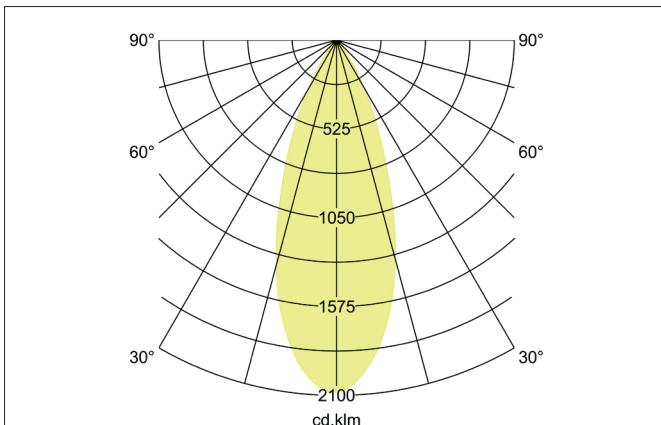

ABACO LED recessed spotlight set, DALI dimmable, dim2warm, IP44Light.
For Generations.

Article no. 41415183DW

**Tender**

LED recessed spotlight set, DALI dimmable, dim2warm, IP44, Square. Toolless ceiling installation by installation springs. Ceiling cut-out Ø 68 mm, Installation depth 38 mm, Length 83 mm, Width 83 mm, Weight 0,180 kg, Reflector silver with rotationssymmetrical, deep, wide distributed light intensity. optimal light distribution due to a plastic, transparent cover. Luminous flux 530 lm, Power 1 x 8 W, Light colour warm white to StructureNodeImpl 4028e4c98bf7d3ef018c02bd94341bc6, Correlated color temperature (CCT) 3.000 - 1.800 K, Colour rendering index CRI > 90, Housing material: Aluminium / PMMA, Colour: Black structure, Permissible ambient temperature (ta): -20 °C - +25 °C, Protection class (EN 61140): II, Degree of protection (DIN EN 60529): IP44, .With electronic driver, dimmable.

Product Benefits

- Schutzart IP44 für den Anwendungsort Normalbereich bis Feuchtraum Innenbereich
- Standard-Deckenausschnitt 68 mm – geringe Einbautiefe 38 mm
- Serienmäßig über DALI dimmbar (Auslieferung als Set)
- Dim2warm-Ausführung

Lighting technology	
Colour temperature	3.000 K - 1.800 K
Light colour	White
Light output	Direct
Luminous flux	530 lm
System efficiency	66 lm/W
Colour rendering	CRI > 90
Reflector	Faceted
Reflector colour	silver
Beam angle	36°
Light sharing	Symmetric
Adjustable color temperature	Infinite control