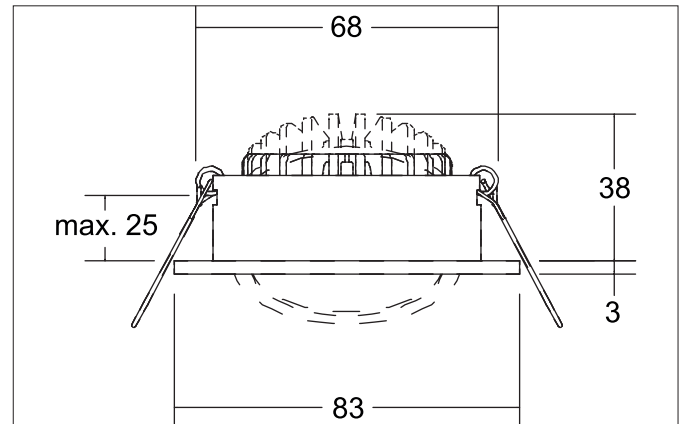

ABACO LED recessed spotlight set, trailing edge dimmable, IP44

Article no. 39413183

Light.
For Generations.**Tender**

LED recessed spotlight set, trailing edge dimmable, IP44, Round. Toolless ceiling installation by installation springs. Ceiling cut-out Ø 68 mm, Installation depth 38 mm, Outer diameter 83 mm, Weight 0,180 kg, Reflector silver with rotationssymmetrical, deep, wide distributed light intensity. optimal light distribution due to a plastic, transparent cover. Luminous flux 1.010 lm, Power 1 x 8 W, Light colour warm white, Correlated color temperature (CCT) 3.000 K, Colour rendering index CRI 82, Housing material: Aluminium / PMMA, Colour: Black structure, Permissible ambient temperature (ta): -20 °C - +25 °C, Protection class (EN 61140): II, Degree of protection (DIN EN 60529): IP44, .With electronic driver, Trailing-edge phase dimmable.

Product Benefits

- Protection class IP44 for indoor damp locations
- Standard ceiling cut-out 68 mm - low installation depth 40 mm
- Dimmable as standard via trailing edge phase control (supplied as a set)

ABACO LED recessed spotlight set, trailing edge dimmable, IP44

Article no. 39413183

Light.
For Generations.

Article data	
Article no.	39413183
GTIN	4255752500025
Series name	ABACO
Short description	LED recessed spotlight set, trailing edge dimmable, IP44
Material	Aluminium / PMMA
Colour	Black
Type of surface	Structure
Shape	Round
Outer diameter	83 mm
Built-in diameter	68 mm
Installation depth	38 mm
Hight	3 mm
Scope of delivery	incl. connection box, 3-pole for through-wiring
Weight	0.180 kg
Conformance	CE, UKCA

Lighting technology	
Colour temperature	3.000 K
Light colour	White
Light output	Direct
Luminous flux	1,010 lm
System efficiency	126 lm/W
Colour rendering	CRI 82
Reflector	Faceted
Reflector colour	silver
Beam angle	36°
Light sharing	Symmetric
Adjustable color temperature	No