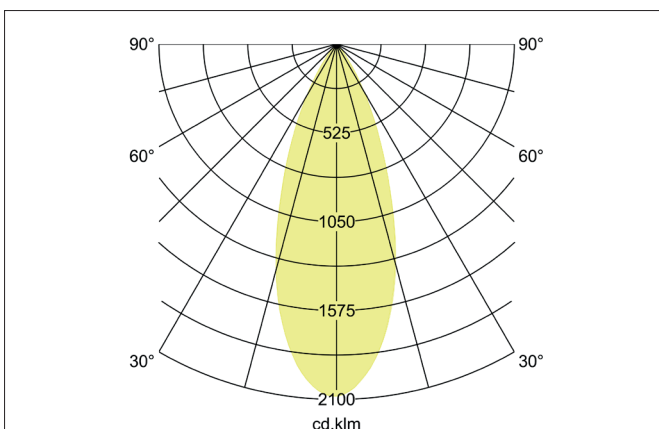

ABACO LED recessed spotlight set, trailing edge dimmable, IP44

Article no. 39413183

Light.
For Generations.**Tender**

LED recessed spotlight set, trailing edge dimmable, IP44, Round. Toolless ceiling installation by installation springs. Ceiling cut-out Ø 68 mm, Installation depth 38 mm, Outer diameter 83 mm, Weight 0,180 kg, Reflector silver with rotationssymmetrical, deep, wide distributed light intensity. optimal light distribution due to a plastic, transparent cover. Luminous flux 1.010 lm, Power 1 x 8 W, Light colour warm white, Correlated color temperature (CCT) 3.000 K, Colour rendering index CRI 82, Housing material: Aluminium / PMMA, Colour: Black structure, Permissible ambient temperature (ta): -20 °C - +25 °C, Protection class (EN 61140): II, Degree of protection (DIN EN 60529): IP44, .With electronic driver, Trailing-edge phase dimmable.

Lighting technology	
Colour temperature	3.000 K
Light colour	White
Light output	Direct
Luminous flux	1,010 lm
System efficiency	126 lm/W
Colour rendering	CRI 82
Reflector	Faceted
Reflector colour	silver
Beam angle	36°
Light sharing	Symmetric
Adjustable color temperature	No