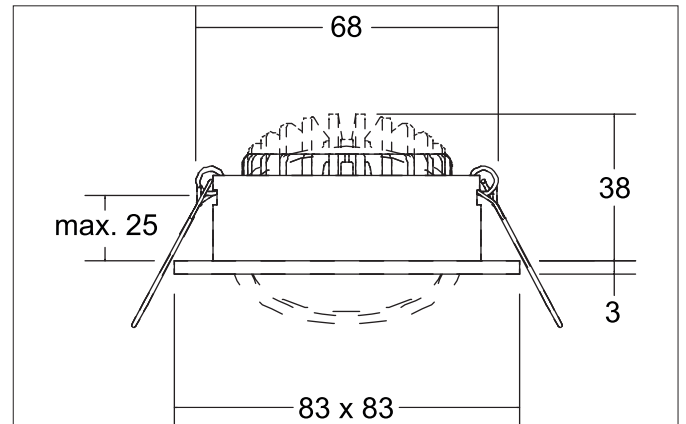

ABACO LED recessed spotlight set, trailing edge dimmable, dim-2warm

Article no. 39415183DW

Light.
For Generations.**Tender**

LED recessed spotlight set, trailing edge dimmable, dim2warm, Square. Toolless ceiling installation by installation springs. Ceiling cut-out Ø 68 mm, Installation depth 38 mm, Length 83 mm, Width 83 mm, Weight 0,200 kg, Reflector silver with rotationssymmetrical, deep, wide distributed light intensity. optimal light distribution due to a plastic, transparent cover. Luminous flux 530 lm, Power 1 x 8 W, Light colour warm white to StructureNodeImpl 4028e4c98bb3208a018bf3421ec37097, Correlated color temperature (CCT) 3.000 - 1.800 K, Colour rendering index CRI > 90, Housing material: Aluminium / PMMA, Colour: Black structure, Permissible ambient temperature (ta): -20 °C - +25 °C, Protection class (EN 61140): II, Degree of protection (DIN EN 60529): IP44, .With electronic driver, Trailing-edge phase dimmable.

Product Benefits

- Schutzart IP44 für den Anwendungsort Normalbereich bis Feuchtraum Innenbereich
- Standard-Deckenausschnitt 68 mm – geringe Einbautiefe 38 mm
- Serienmäßig über Phasenabschnitt dimmbar (Auslieferung als Set)
- Dim2warm-Ausführung 3.000 K - 1.800 K - wird die Leuchte gedimmt, verringert sich die Farbtemperatur.

ABACO LED recessed spotlight set, trailing edge dimmable, dim-2warm

Article no. 39415183DW

Light.
For Generations.

Article data	
Article no.	39415183DW
GTIN	4255752500063
Series name	ABACO
Short description	LED recessed spotlight set, trailing edge dimmable, dim2warm
Material	Aluminium / PMMA
Colour	Black
Type of surface	Structure
Shape	Square
Built-in diameter	68 mm
Installation depth	38 mm
Length	83 mm
Width	83 mm
Hight	3 mm
Scope of delivery	inkl. Anschlussbox, 3-polig zur Durchgangsverdrahtung
Weight	0.200 kg
Conformance	CE, UKCA