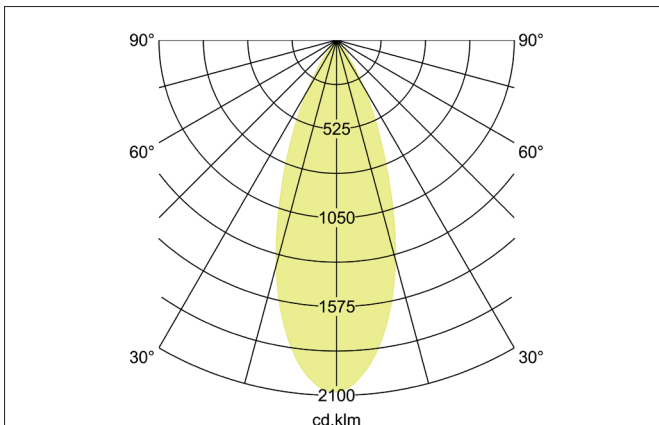

ABACO LED recessed spotlight set, trailing edge dimmable, dim-2warm

Article no. 39415183DW

Light.
For Generations.**Tender**

LED recessed spotlight set, trailing edge dimmable, dim2warm, Square. Toolless ceiling installation by installation springs. Ceiling cut-out Ø 68 mm, Installation depth 38 mm, Length 83 mm, Width 83 mm, Weight 0,200 kg, Reflector silver with rotationssymmetrical, deep, wide distributed light intensity. optimal light distribution due to a plastic, transparent cover. Luminous flux 530 lm, Power 1 x 8 W, Light colour warm white to StructureNodeImpl 4028e4c98bb3208a018bf3421ec37097, Correlated color temperature (CCT) 3.000 - 1.800 K, Colour rendering index CRI > 90, Housing material: Aluminium / PMMA, Colour: Black structure, Permissible ambient temperature (ta): -20 °C - +25 °C, Protection class (EN 61140): II, Degree of protection (DIN EN 60529): IP44, .With electronic driver, Trailing-edge phase dimmable.

Product Benefits

- Schutzart IP44 für den Anwendungsort Normalbereich bis Feuchtraum Innenbereich
- Standard-Deckenausschnitt 68 mm – geringe Einbautiefe 38 mm
- Serienmäßig über Phasenabschnitt dimmbar (Auslieferung als Set)
- Dim2warm-Ausführung 3.000 K - 1.800 K - wird die Leuchte gedimmt, verringert sich die Farbtemperatur.

Lighting technology	
Colour temperature	3.000 K - 1.800 K
Light colour	White
Light output	Direct
Luminous flux	530 lm
System efficiency	66 lm/W
Colour rendering	CRI > 90
Reflector	Faceted
Reflector colour	silver
Beam angle	36°
Light sharing	Symmetric
Adjustable color temperature	Infinite control