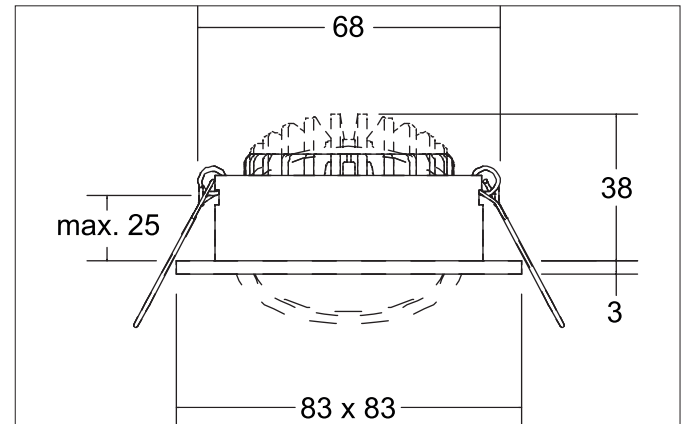

ABACO LED recessed spotlight set, DALI dimmable, IP44

Article no. 41415183

Light.
For Generations.**Tender**

LED recessed spotlight set, DALI dimmable, IP44, Square. Toolless ceiling installation by installation springs. Ceiling cut-out \varnothing 68 mm, Installation depth 38 mm, Length 83 mm, Width 83 mm, Weight 0,180 kg, Reflector silver with rotationssymmetrical, deep, wide distributed light intensity. optimal light distribution due to a plastic, transparent cover. Luminous flux 1.010 lm, Power 1 x 8 W, Light colour warm white, Correlated color temprature (CCT) 3.000 K, Colour rendering index CRI 82, Housing material: Aluminium / PMMA, Colour: Black structure, Permissible ambient temperature (t_a): -20 °C - +25 °C, Protection class (EN 61140): II, Degree of protection (DIN EN 60529): IP44, .With electronic driver, DALI-2 dimmable.

Product Benefits

- Schutzart IP44 für den Anwendungsort Normalbereich bis Feuchtraum Innenbereich
- Standard-Deckenausschnitt 68 mm – geringe Einbautiefe 38 mm
- Serienmäßig über Phasenabschnitt dimmbar (Auslieferung als Set)
- Überdurchschnittlicher Lichtstrom-Output mit 1.010 Lumen für das System (126 lm/W).

ABACO LED recessed spotlight set, DALI dimmable, IP44

Article no. 41415183

Light.
For Generations.

Article data	
Article no.	41415183
GTIN	4255752500124
Series name	ABACO
Short description	LED recessed spotlight set, DALI dimmable, IP44
Material	Aluminium / PMMA
Colour	Black
Type of surface	Structure
Shape	Square
Built-in diameter	68 mm
Installation depth	38 mm
Length	83 mm
Width	83 mm
Hight	3 mm
Scope of delivery	inkl. Anschlussbox, 5-polig zur Durchgangsverdrahtung
Weight	0.180 kg
Conformance	CE, UKCA

Lighting technology	
Colour temperature	3.000 K
Light colour	White
Light output	Direct
Luminous flux	1,010 lm
System efficiency	126 lm/W
Colour rendering	CRI 82
Reflector	Faceted
Reflector colour	silver
Beam angle	36°
Light sharing	Symmetric
Adjustable color temperature	No