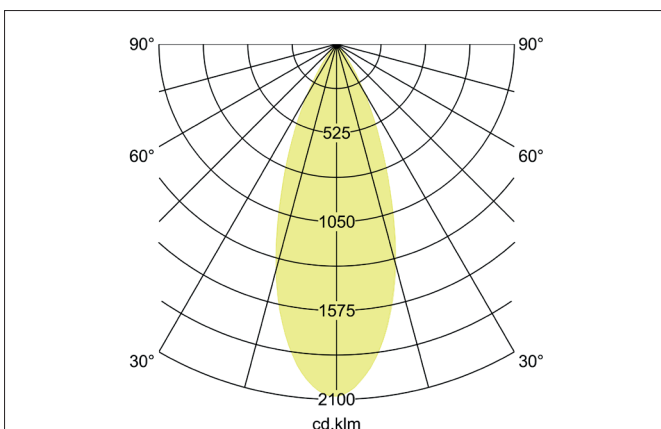

ABACO LED recessed spotlight set, DALI dimmable, IP44

Article no. 41415183

Light.
For Generations.**Tender**

LED recessed spotlight set, DALI dimmable, IP44, Square. Toolless ceiling installation by installation springs. Ceiling cut-out \varnothing 68 mm, Installation depth 38 mm, Length 83 mm, Width 83 mm, Weight 0,180 kg, Reflector silver with rotationssymmetrical, deep, wide distributed light intensity. optimal light distribution due to a plastic, transparent cover. Luminous flux 1.010 lm, Power 1 x 8 W, Light colour warm white, Correlated color temprature (CCT) 3.000 K, Colour rendering index CRI 82, Housing material: Aluminium / PMMA, Colour: Black structure, Permissible ambient temperature (t_a): -20 °C - +25 °C, Protection class (EN 61140): II, Degree of protection (DIN EN 60529): IP44, .With electronic driver, DALI-2 dimmable.

Product Benefits

- Schutzart IP44 für den Anwendungsort Normalbereich bis Feuchtraum Innenbereich
- Standard-Deckenausschnitt 68 mm – geringe Einbautiefe 38 mm
- Serienmäßig über Phasenabschnitt dimmbar (Auslieferung als Set)
- Überdurchschnittlicher Lichtstrom-Output mit 1.010 Lumen für das System (126 lm/W).

Lighting technology	
Colour temperature	3.000 K
Light colour	White
Light output	Direct
Luminous flux	1,010 lm
System efficiency	126 lm/W
Colour rendering	CRI 82
Reflector	Faceted
Reflector colour	silver
Beam angle	36°
Light sharing	Symmetric
Adjustable color temperature	No