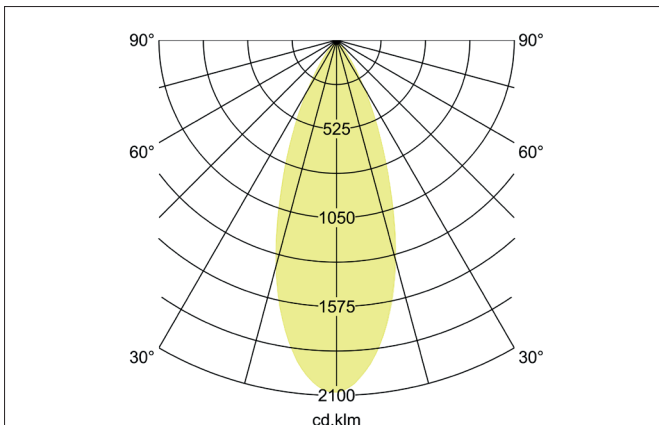

ABACO LED recessed spotlight set, trailing edge dimmable, IP44

Article no. 39415183

Light.
For Generations.**Tender**

LED recessed spotlight set, trailing edge dimmable, IP44, Square. Toolless ceiling installation by installation springs. Ceiling cut-out \varnothing 68 mm, Installation depth 38 mm, Length 83 mm, Width 83 mm, Weight 0,200 kg, Reflector silver with rotationssymmetrical, deep, wide distributed light intensity. optimal light distribution due to a plastic, transparent cover. Luminous flux 1.010 lm, Power 1 x 8 W, Light colour warm white, Correlated color temprature (CCT) 3.000 K, Colour rendering index CRI 82, Housing material: Aluminium / PMMA, Colour: Black structure, Permissible ambient temperature (ta): -20 °C - +25 °C, Protection class (EN 61140): II, Degree of protection (DIN EN 60529): IP44, .With electronic driver, Trailing-edge phase dimmable.

Lighting technology	
Colour temperature	3.000 K
Light colour	White
Light output	Direct
Luminous flux	1,010 lm
System efficiency	126 lm/W
Colour rendering	CRI 82
Reflector	Faceted
Reflector colour	silver
Beam angle	36°
Light sharing	Symmetric
Adjustable color temperature	No