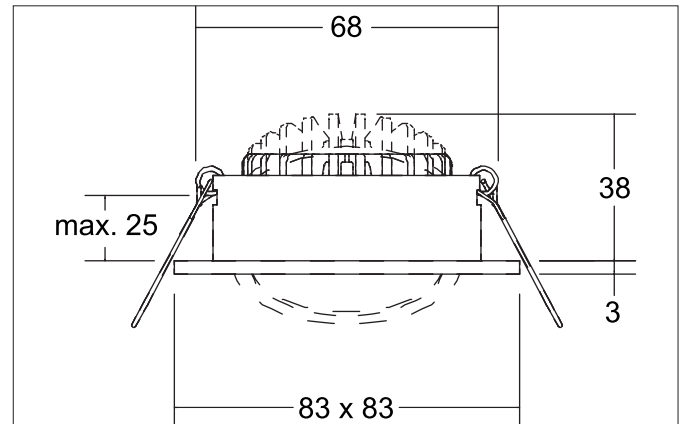

ABACO LED recessed spotlight set, trailing edge dimmable, IP44

Article no. 39415183

Light.
For Generations.**Tender**

LED recessed spotlight set, trailing edge dimmable, IP44, Square. Toolless ceiling installation by installation springs. Ceiling cut-out \varnothing 68 mm, Installation depth 38 mm, Length 83 mm, Width 83 mm, Weight 0,200 kg, Reflector silver with rotationssymmetrical, deep, wide distributed light intensity. optimal light distribution due to a plastic, transparent cover. Luminous flux 1.010 lm, Power 1 x 8 W, Light colour warm white, Correlated color temprature (CCT) 3.000 K, Colour rendering index CRI 82, Housing material: Aluminium / PMMA, Colour: Black structure, Permissible ambient temperature (ta): -20 °C - +25 °C, Protection class (EN 61140): II, Degree of protection (DIN EN 60529): IP44, .With electronic driver, Trailing-edge phase dimmable.

Product Benefits

- Protection class IP44 for indoor damp locations
- Standard ceiling cut-out 68 mm - low installation depth 40 mm
- Dimmable as standard via trailing edge phase control (supplied as a set)

ABACO LED recessed spotlight set, trailing edge dimmable, IP44

Article no. 39415183

Light.
For Generations.

Article data	
Article no.	39415183
GTIN	4255752500032
Series name	ABACO
Short description	LED recessed spotlight set, trailing edge dimmable, IP44
Material	Aluminium / PMMA
Colour	Black
Type of surface	Structure
Shape	Square
Built-in diameter	68 mm
Installation depth	38 mm
Length	83 mm
Width	83 mm
Hight	3 mm
Scope of delivery	incl. connection box, 3-pole for through-wiring
Weight	0.200 kg
Conformance	CE, UKCA

Lighting technology	
Colour temperature	3.000 K
Light colour	White
Light output	Direct
Luminous flux	1,010 lm
System efficiency	126 lm/W
Colour rendering	CRI 82
Reflector	Faceted
Reflector colour	silver
Beam angle	36°
Light sharing	Symmetric
Adjustable color temperature	No