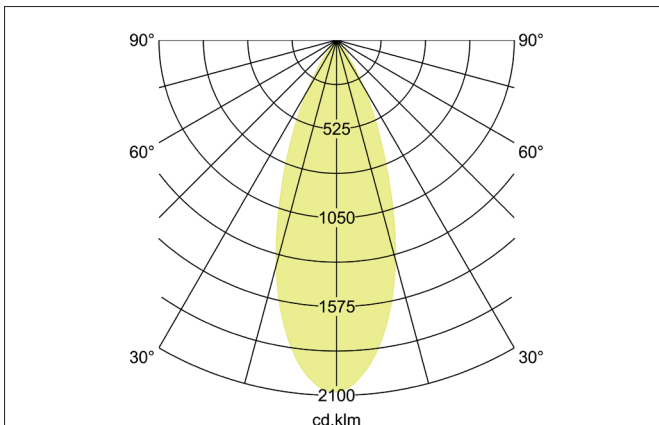

ABACO LED recessed spotlight set, swivel-mounted, trailing edge dimmable, dim2warm

Article no. 39413183DW

Light.
For Generations.**Tender**

LED recessed spotlight set, swivel-mounted, trailing edge dimmable, dim2warm, Round. Toolless ceiling installation by installation springs. Ceiling cut-out Ø 68 mm, Installation depth 38 mm, Outer diameter 83 mm, Weight 0,180 kg, Reflector silver with rotationssymmetrical, deep, wide distributed light intensity. optimal light distribution due to a plastic, transparent cover. Luminous flux 530 lm, Power 1 x 8 W, Light colour warm white to StructureNodeImpl 4028e4c98bb3208a018bf34a418f19e9, Correlated color temperature (CCT) 3.000 - 1.800 K, Colour rendering index CRI > 90, Housing material: Aluminium / PMMA, Colour: Black structure, Permissible ambient temperature (ta): -20 °C - +25 °C, Protection class (EN 61140): II, Degree of protection (DIN EN 60529): IP44, .With electronic driver, Trailing-edge phase dimmable.

Product Benefits

- Protection class IP44 for indoor damp locations
- Standard ceiling cut-out 68 mm - low installation depth 40 mm
- Dimmable as standard via trailing edge phase control (supplied as a set)
- Dim2warm version 3,000 K - 1,800 K - if the luminaire is dimmed, the color temperature is reduced.

Lighting technology	
Colour temperature	3.000 K - 1.800 K
Light colour	White
Light output	Direct
Luminous flux	530 lm
System efficiency	66 lm/W
Colour rendering	CRI > 90
Reflector	Faceted
Reflector colour	silver
Beam angle	36°
Light sharing	Symmetric
Adjustable color temperature	Infinite control