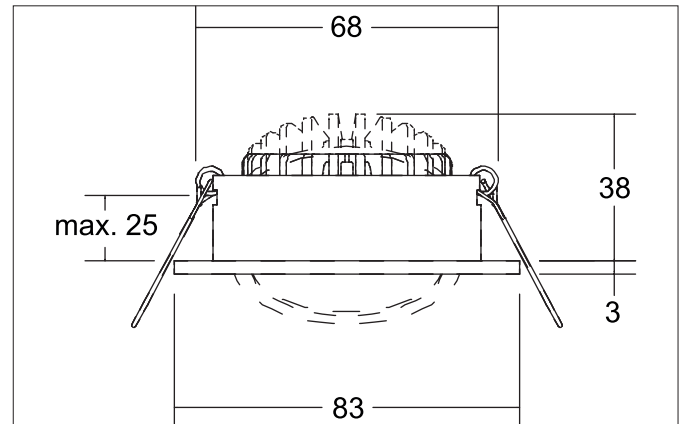

ABACO LED recessed spotlight set, swivel-mounted, trailing edge dimmable, dim2warm

Article no. 39413183DW

Light.
For Generations.**Tender**

LED recessed spotlight set, swivel-mounted, trailing edge dimmable, dim2warm, Round. Toolless ceiling installation by installation springs. Ceiling cut-out Ø 68 mm, Installation depth 38 mm, Outer diameter 83 mm, Weight 0,180 kg, Reflector silver with rotationssymmetrical, deep, wide distributed light intensity. optimal light distribution due to a plastic, transparent cover. Luminous flux 530 lm, Power 1 x 8 W, Light colour warm white to StructureNodeImpl 4028e4c98bb3208a018bf34a418f19e9, Correlated color temperature (CCT) 3.000 - 1.800 K, Colour rendering index CRI > 90, Housing material: Aluminium / PMMA, Colour: Black structure, Permissible ambient temperature (ta): -20 °C - +25 °C, Protection class (EN 61140): II, Degree of protection (DIN EN 60529): IP44, .With electronic driver, Trailing-edge phase dimmable.

Product Benefits

- Protection class IP44 for indoor damp locations
- Standard ceiling cut-out 68 mm - low installation depth 40 mm
- Dimmable as standard via trailing edge phase control (supplied as a set)
- Dim2warm version 3,000 K - 1,800 K - if the luminaire is dimmed, the color temperature is reduced.

ABACO LED recessed spotlight set, swivel-mounted, trailing edge dimmable, dim2warm

Article no. 39413183DW

Light.
For Generations.

Article data	
Article no.	39413183DW
GTIN	4255752500087
Series name	ABACO
Short description	LED recessed spotlight set, swivel-mounted, trailing edge dimmable, dim2warm
Material	Aluminium / PMMA
Colour	Black
Type of surface	Structure
Shape	Round
Outer diameter	83 mm
Built-in diameter	68 mm
Installation depth	38 mm
Hight	3 mm
Scope of delivery	incl. leaf spring mounting
Weight	0.180 kg
Conformance	CE, UKCA