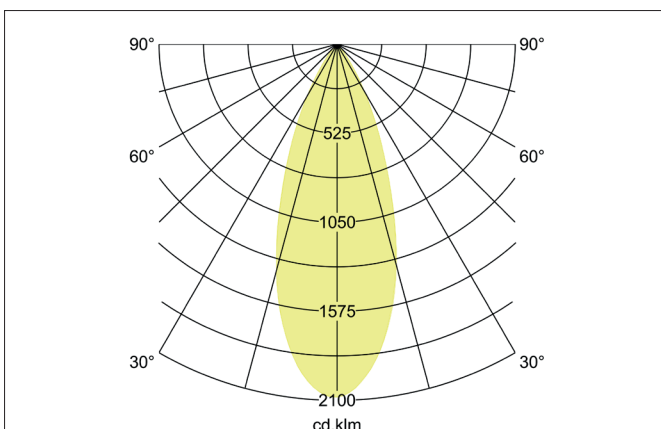

**ABACO LED recessed spotlight set, swivel-mounted, trailing edge
 dimmable, dim2warm**
 Article no. 39413183DW

Tender

LED recessed spotlight set, swivel-mounted, trailing edge dimmable, dim2warm, Round. Toolless ceiling installation by installation springs. Ceiling cut-out \varnothing 68 mm, Installation depth 38 mm, Outer diameter 83 mm, Weight 0,180 kg, Reflector silver with rotationssymmetrical, deep, wide distributed light intensity. Cover plastic, transparent. Luminous flux 530 lm, Power 1 x 8 W, Light colour warm white to warm white, Correlated color temprature (CCT) 3.000 K - 1.800 K, Colour rendering index CRI > 90, Rated life time L80/B50 at 25 °C: 50.000 h, Housing material: Aluminium / PMMA, Colour: Black structure, Permissible ambient temperature (ta): -20 °C - +25 °C, Protection class (EN 61140): II, Degree of protection (DIN EN 60529): IP44. With electronic driver, Trailing-edge phase dimmable.

Product Benefits

- Protection class IP44 for indoor damp locations
- Standard ceiling cut-out 68 mm - low installation depth 40 mm
- Dimmable as standard via trailing edge phase control (supplied as a set)
- Dim2warm version 3,000 K - 1,800 K - if the luminaire is dimmed, the color temperature is reduced.

Lighting technology	
Colour temperature	3.000 K - 1.800 K
Light colour	White
Light output	Direct
Luminous flux	530 lm
System efficiency	66 lm/W
Colour rendering	CRI > 90
Reflector	Faceted
Reflector colour	silver
Beam angle	36°
Light sharing	Symmetric
Adjustable color temperature	Infinite control