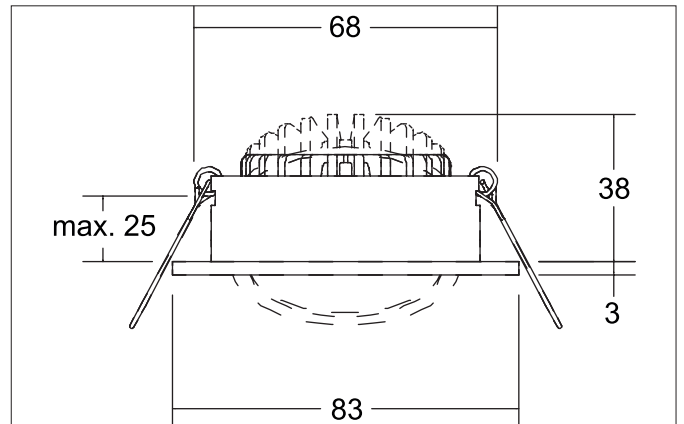

**ABACO LED recessed spotlight set, swivel-mounted, trailing edge
 dimmable, dim2warm**
 Article no. 39413183DW

Tender

LED recessed spotlight set, swivel-mounted, trailing edge dimmable, dim2warm, Round. Toolless ceiling installation by installation springs. Ceiling cut-out \varnothing 68 mm, Installation depth 38 mm, Outer diameter 83 mm, Weight 0,180 kg, Reflector silver with rotationssymmetrical, deep, wide distributed light intensity. Cover plastic, transparent. Luminous flux 530 lm, Power 1 x 8 W, Light colour warm white to warm white, Correlated color temprature (CCT) 3.000 K - 1.800 K, Colour rendering index CRI > 90, Rated life time L80/B50 at 25 °C: 50.000 h, Housing material: Aluminium / PMMA, Colour: Black structure, Permissible ambient temperature (ta): -20 °C - +25 °C, Protection class (EN 61140): II, Degree of protection (DIN EN 60529): IP44. With electronic driver, Trailing-edge phase dimmable.

Product Benefits

- Protection class IP44 for indoor damp locations
- Standard ceiling cut-out 68 mm - low installation depth 40 mm
- Dimmable as standard via trailing edge phase control (supplied as a set)
- Dim2warm version 3,000 K - 1,800 K - if the luminaire is dimmed, the color temperature is reduced.

ABACO LED recessed spotlight set, swivel-mounted, trailing edge dimmable, dim2warm

Article no. 39413183DW

Article data	
Article no.	39413183DW
GTIN	4255752500087
Series name	ABACO
Short description	LED recessed spotlight set, swivel-mounted, trailing edge dimmable, dim2warm
Material	Aluminium / PMMA
Colour	Black
Type of surface	Structure
Shape	Round
Outer diameter	83 mm
Built-in diameter	68 mm
Installation depth	38 mm
Hight	3 mm
Scope of delivery	incl. leaf spring mounting
Weight	0.180 kg
Conformance	CE, UKCA