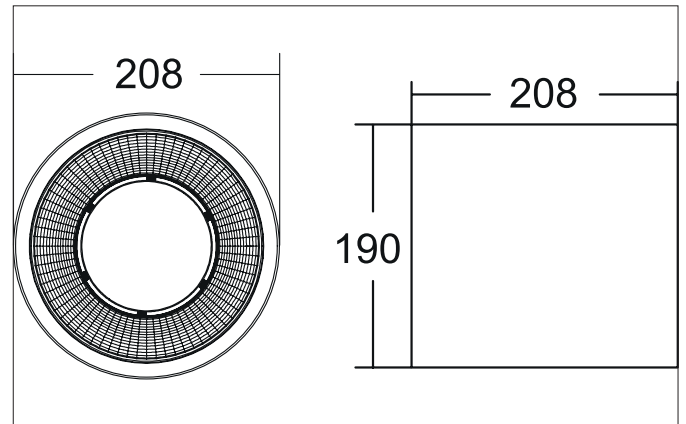

APOLLO MAXI LED downlight, reflector smooth, on/off

Article no. 42614175

Tender

LED downlight, reflector smooth, on/off, Round. Luminaire diameter 208.0 mm, Height 190.0 mm Weight 2.178 kg, Reflector silver with rotationssymmetrical, deep, wide distributed light intensity. Cover plastic, transparent. Luminous flux 2.655 lm, UGR < 19, Power 1 x 20,5 W, System Efficiency lm/W, Light colour neutral white, Correlated color temprature (CCT) 3.500 K, Colour rendering index CRI > 90, Rated life time L80/B10 at 25 °C: 50.000 h, Housing material: Aluminium / Glass / Plastic, Colour: White, Permissible ambient temperature (ta): -20 °C - +25 °C, Protection class (EN 61140): I, Degree of protection (DIN EN 60529): IP20. With electronic driver, on/off switchable.

Article data	
Article no.	42614175
GTIN	4255752506539
Series name	APOLLO MAXI
Short description	LED downlight, reflector smooth, on/off
Material	Aluminium / Glass / Plastic
Colour	White
Type of surface	Structure
Shape	Round
Outer diameter	208 mm
Height	190 mm
Weight	2.178 kg
Conformance	CE, UKCA

APOLLO MAXI LED downlight, reflector smooth, on/off

Article no. 42614175

Lighting technology	
Colour temperature	3.500 K
Light colour	White
Light output	Direct
Luminous flux	2,655 lm
System efficiency	130 lm/W
McAdam-Step	McAdam-Step 3
Colour rendering	CRI > 90
Reflector	High-gloss
Reflector colour	silver
Beam angle	55°
Glare evaluation	UGR < 19
Light sharing	Symmetric
Adjustable color temperature	No