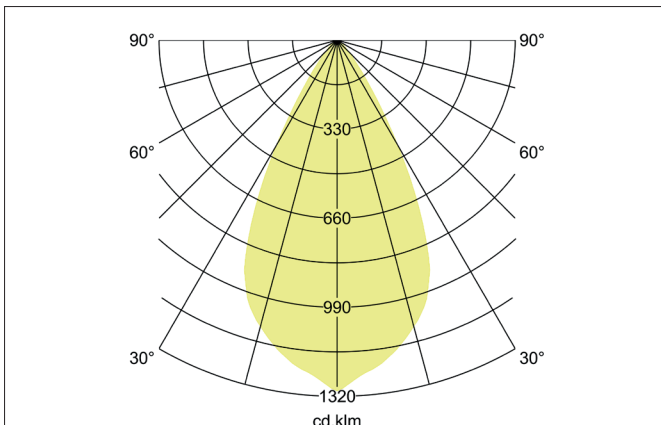

APOLLO MAXI LED downlight, reflector smooth, on/off

Article no. 42614175

Tender

LED downlight, reflector smooth, on/off, Round. Luminaire diameter 208.0 mm, Height 190.0 mm Weight 2.178 kg, Reflector silver with rotationssymmetrical, deep, wide distributed light intensity. Cover plastic, transparent. Luminous flux 2.655 lm, UGR < 19, Power 1 x 20,5 W, System Efficiency lm/W, Light colour neutral white, Correlated color temprature (CCT) 3.500 K, Colour rendering index CRI > 90, Rated life time L80/B10 at 25 °C: 50.000 h, Housing material: Aluminium / Glass / Plastic, Colour: White, Permissible ambient temperature (ta): -20 °C - +25 °C, Protection class (EN 61140): I, Degree of protection (DIN EN 60529): IP20. With electronic driver, on/off switchable.

Article data	
Article no.	42614175
GTIN	4255752506539
Series name	APOLLO MAXI
Short description	LED downlight, reflector smooth, on/off
Material	Aluminium / Glass / Plastic
Colour	White
Type of surface	Structure
Shape	Round
Outer diameter	208 mm
Height	190 mm
Weight	2.178 kg
Conformance	CE, UKCA

APOLLO MAXI LED downlight, reflector smooth, on/off

Article no. 42614175

Lighting technology	
Colour temperature	3.500 K
Light colour	White
Light output	Direct
Luminous flux	2,655 lm
System efficiency	130 lm/W
McAdam-Step	McAdam-Step 3
Colour rendering	CRI > 90
Reflector	High-gloss
Reflector colour	silver
Beam angle	55°
Glare evaluation	UGR < 19
Light sharing	Symmetric
Adjustable color temperature	No