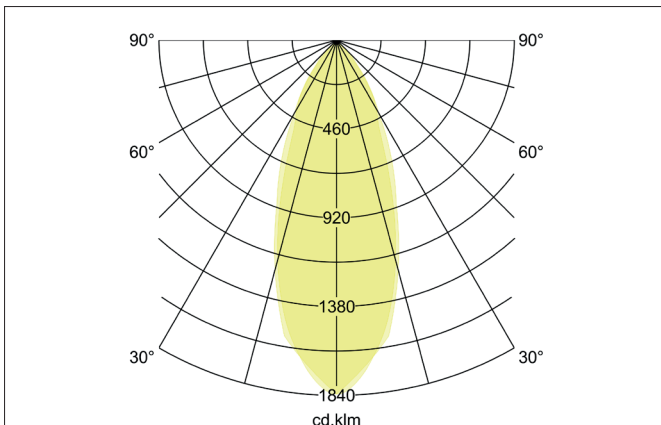

**TIRREL-S LED recessed spot set, DALI dimmable, incl. connection****box**

Article no. 41444783

Light.  
For Generations.**Tender**

LED recessed spot set, DALI dimmable, incl. connection box, Square. Toolless ceiling installation by installation springs. Ceiling cut-out Ø 68 mm, Installation depth 50 mm, Length 82 mm, Width 82 mm, Weight 0,277 kg, Reflector silver with rotationssymmetrical, deep, wide distributed light intensity. optimal light distribution due to a glass transparent cover. Luminous flux 680 lm, Power 1 x 6 W, Light colour warm white, Correlated color temperature (CCT) 3.000 K, Colour rendering index CRI > 80, Housing material: Aluminium / Glass, Colour: White, Permissible ambient temperature (ta): -20 °C - +25 °C, Protection class (EN 61140): II, Degree of protection (DIN EN 60529): IP20, .With electronic driver, DALI-2 dimmable.

**Product Benefits**

- LED recessed spot in square design made of solid aluminum with LED module 6 W (3,000 K) and dimmable DALI converter WITHOUT glow-in-the-dark effect.
- Ceiling cut-out 68 mm, diameter 82 mm, installation depth 50 mm, IP20.
- Pivoting range 25°.
- Large color variation. Without visible snap ring.
- Classic, formally restrained design.
- In the same optics also in GX5.3 or GU10 version and as a dimmable trailing-edge phase or DALI and as a loudspeaker version.
- In addition, in the same surface structure and in the same color also available in round design.

Lighting technology	
Colour temperature	3.000 K
Light colour	White
Light output	Direct
Luminous flux	680 lm
System efficiency	113 lm/W
Colour rendering	CRI > 80
Reflector	High-gloss
Reflector colour	silver
Beam angle	38°
Light sharing	Symmetric
Adjustable color temperature	No