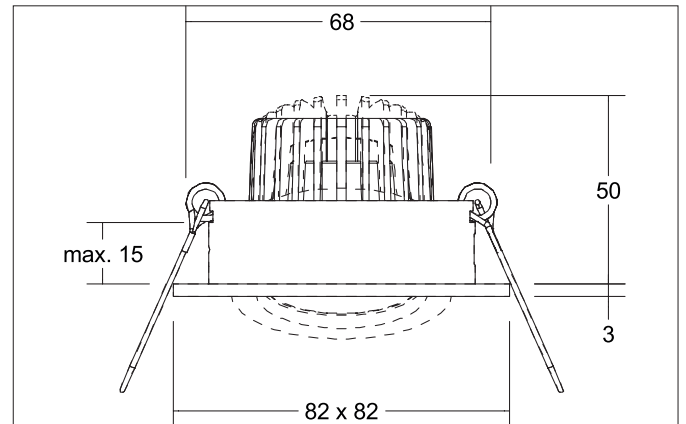

**TIRREL-S LED recessed spot set, DALI dimmable, incl. connection****box**

Article no. 41444783

Light.  
For Generations.**Tender**

LED recessed spot set, DALI dimmable, incl. connection box, Square. Toolless ceiling installation by installation springs. Ceiling cut-out Ø 68 mm, Installation depth 50 mm, Length 82 mm, Width 82 mm, Weight 0,277 kg, Reflector silver with rotationssymmetrical, deep, wide distributed light intensity. optimal light distribution due to a glass transparent cover. Luminous flux 680 lm, Power 1 x 6 W, Light colour warm white, Correlated color temperature (CCT) 3.000 K, Colour rendering index CRI > 80, Housing material: Aluminium / Glass, Colour: White, Permissible ambient temperature (ta): -20 °C - +25 °C, Protection class (EN 61140): II, Degree of protection (DIN EN 60529): IP20, .With electronic driver, DALI-2 dimmable.

**Product Benefits**

- LED recessed spot in square design made of solid aluminum with LED module 6 W (3,000 K) and dimmable DALI converter WITHOUT glow-in-the-dark effect.
- Ceiling cut-out 68 mm, diameter 82 mm, installation depth 50 mm, IP20.
- Pivoting range 25°.
- Large color variation. Without visible snap ring.
- Classic, formally restrained design.
- In the same optics also in GX5.3 or GU10 version and as a dimmable trailing-edge phase or DALI and as a loudspeaker version.
- In addition, in the same surface structure and in the same color also available in round design.

**TIRREL-S LED recessed spot set, DALI dimmable, incl. connection****box**

Article no. 41444783

Light.  
For Generations.

Article data	
Article no.	41444783
GTIN	4255752500599
Series name	TIRREL-S
Short description	LED recessed spot set, DALI dimmable, incl. connection box
Material	Aluminium / Glass
Colour	White
Type of surface	Glossy
Shape	Square
Built-in diameter	68 mm
Installation depth	50 mm
Length	82 mm
Width	82 mm
Hight	3 mm
Scope of delivery	Incl. 5-pole connection box
Weight	0.277 kg