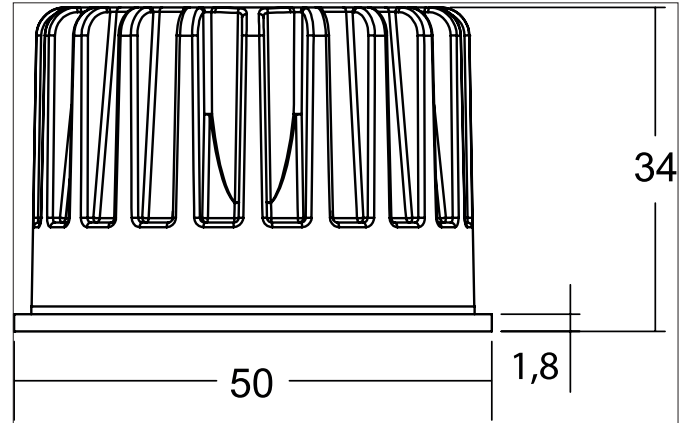

ROTI Set bestehend aus LED-Einsatz 3CCT und Konverter, DALI
dimmbar, mit Anschlussbox
 Article no. 12988503AB

Light.
 For Generations.

Tender

Set bestehend aus LED-Einsatz 3CCT und Konverter, DALI dimmbar, mit Anschlussbox, black / alu matt. Lamp holder: Plug&Play, Material: Aluminium / PMMA / Plastic, Degree of protection: according to DIN EN 60529 IP20, Protection class: (EN 61140) II, Power: 7.3 W, Amount of light sources / fittings: 1 Qty, Colour temperature: from 2.700 K up to 4.000 K, Beam angle: 50°, With control gear: Yes, Dimmable: Yes, Control: DALI-2 .

Farbtemperatur	Lichtstrom	Systemeffizienz
2.700 K	898 lm	124 lm/W
3.000 K	922 lm	126 lm/W
4.000 K	970 lm	132 lm/W

Article data	
Article no.	12988503AB
GTIN	4255752509820
Series name	ROTI
Short description	Set bestehend aus LED-Einsatz 3CCT und Konverter, DALI dimmbar, mit Anschlussbox
Material	Aluminium / PMMA / Plastic
Colour	Black / Alu
Outer diameter	50 mm
Weight	0.180 kg

ROTI Set bestehend aus LED-Einsatz 3CCT und Konverter, DALI**dimmbar, mit Anschlussbox**

Article no. 12988503AB

Light.
For Generations.

Lighting technology	
Colour temperature	2.700 K / 3.000 K / 4.000 K
Light colour	White
Color Temperature 1	2,700 K
Color Temperature 2	3,000 K
Color Temperature 3	4,000 K
Luminous flux 1	898 lm
Luminous flux 2	922 lm
Luminous flux 3	970 lm
McAdam-Step	McAdam-Step 3
Colour rendering	CRI > 80
Reflector	High-gloss
Beam angle	50°
Light sharing	Symmetric
Adjustable color temperature	Stages

Operating technology of the luminaire	
Article No. of used light source	12929503
Hight	34 mm
Diameter	50 mm
Lamp holder	Plug&Play
Power	6.3 W
Voltage type	DC
Current	350 mA
Lamp	LED
Protection class	III
Degree of protection	IP20
Bulb change possible	The light source of this luminaire may only be replaced by the manufacturer or a service technician commissioned by him or a similarly qualified person.