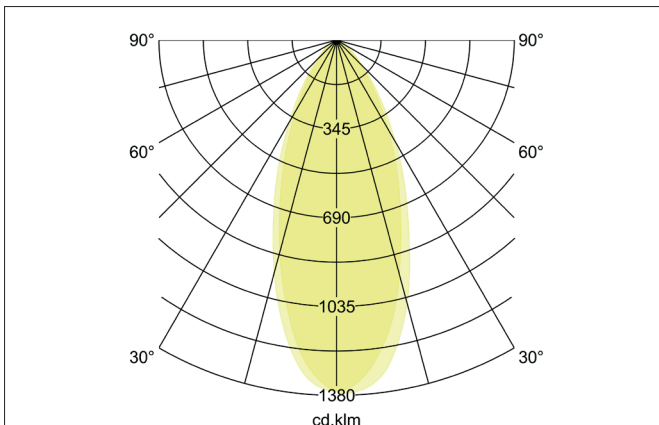

ROTI Set bestehend aus LED-Einsatz 3CCT und Konverter, DALI
dimmbar, mit Anschlussbox
 Article no. 12988503AB

Light.
 For Generations.

Tender

Set bestehend aus LED-Einsatz 3CCT und Konverter, DALI dimmbar, mit Anschlussbox, black / alu matt. Lamp holder: Plug&Play, Material: Aluminium / PMMA / Plastic, Degree of protection: according to DIN EN 60529 IP20, Protection class: (EN 61140) II, Power: 7.3 W, Amount of light sources / fittings: 1 Qty, Colour temperature: from 2.700 K up to 4.000 K, Beam angle: 50°, With control gear: Yes, Dimmable: Yes, Control: DALI-2 .

Farbtemperatur	Lichtstrom	Systemeffizienz
2.700 K	898 lm	124 lm/W
3.000 K	922 lm	126 lm/W
4.000 K	970 lm	132 lm/W

Article data	
Article no.	12988503AB
GTIN	4255752509820
Series name	ROTI
Short description	Set bestehend aus LED-Einsatz 3CCT und Konverter, DALI dimmbar, mit Anschlussbox
Material	Aluminium / PMMA / Plastic
Colour	Black / Alu
Outer diameter	50 mm
Weight	0.180 kg

ROTI Set bestehend aus LED-Einsatz 3CCT und Konverter, DALI**dimmbar, mit Anschlussbox**

Article no. 12988503AB

Light.
For Generations.

Lighting technology	
Colour temperature	2.700 K / 3.000 K / 4.000 K
Light colour	White
Color Temperature 1	2,700 K
Color Temperature 2	3,000 K
Color Temperature 3	4,000 K
Luminous flux 1	898 lm
Luminous flux 2	922 lm
Luminous flux 3	970 lm
McAdam-Step	McAdam-Step 3
Colour rendering	CRI > 80
Reflector	High-gloss
Beam angle	50°
Light sharing	Symmetric
Adjustable color temperature	Stages

Operating technology of the luminaire	
Article No. of used light source	12929503
Hight	34 mm
Diameter	50 mm
Lamp holder	Plug&Play
Power	6.3 W
Voltage type	DC
Current	350 mA
Lamp	LED
Protection class	III
Degree of protection	IP20
Bulb change possible	The light source of this luminaire may only be replaced by the manufacturer or a service technician commissioned by him or a similarly qualified person.