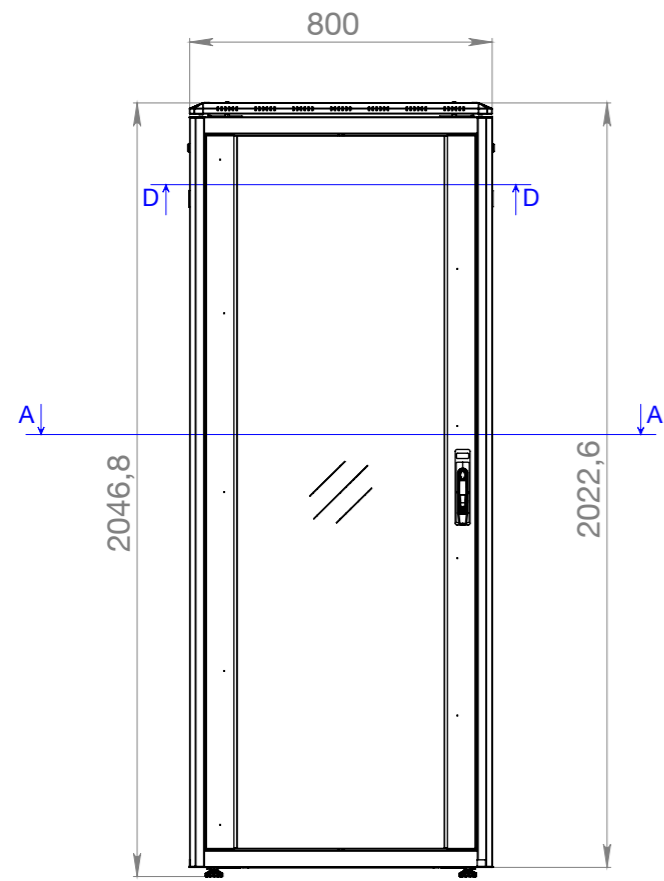

DN-43001 (4016032486923)
 DN-43001-B (4016032489931)

FRONT VIEW

INSIDE VIEW

SIDE VIEW

BACK VIEW

TOP VIEW

(TOP VIEW)

BOTTOM VIEW

ISO VIEW

INSIDE ISO VIEW