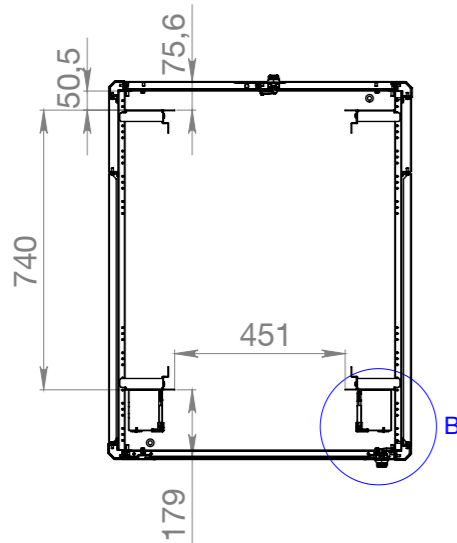

DN-43001 (4016032486923)
 DN-43001-B (4016032489931)

FRONT VIEW

INSIDE VIEW

SIDE VIEW

BACK VIEW

TOP VIEW

(TOP VIEW)

BOTTOM VIEW

ISO VIEW

INSIDE ISO VIEW