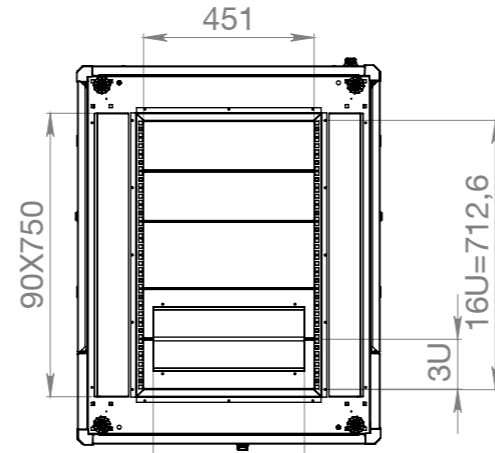

DN-43001 (4016032486923)
 DN-43001-B (4016032489931)

FRONT VIEW

INSIDE VIEW

SIDE VIEW

BACK VIEW

TOP VIEW

(TOP VIEW)

BOTTOM VIEW

ISO VIEW

INSIDE ISO VIEW