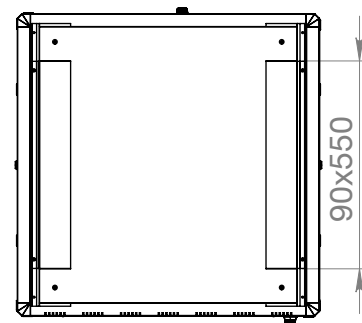

DN-43000 (4016032486916)
 DN-43000-B (4016032489924)

FRONT VIEW

INSIDE VIEW

SIDE VIEW

BACK VIEW

TOP VIEW

(TOP VIEW)

BOTTOM VIEW

ISO VIEW

INSIDE ISO VIEW