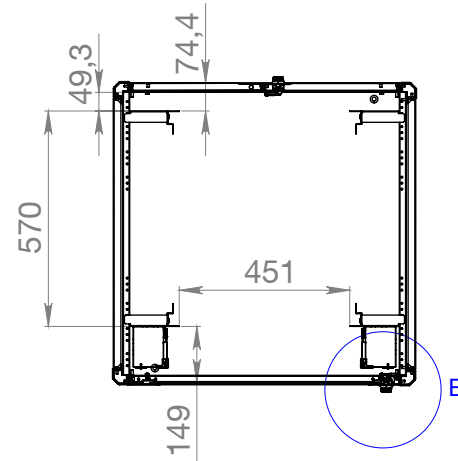

DN-43000 (4016032486916)
 DN-43000-B (4016032489924)

FRONT VIEW

INSIDE VIEW

SIDE VIEW

BACK VIEW

TOP VIEW

(TOP VIEW)

BOTTOM VIEW

ISO VIEW

INSIDE ISO VIEW