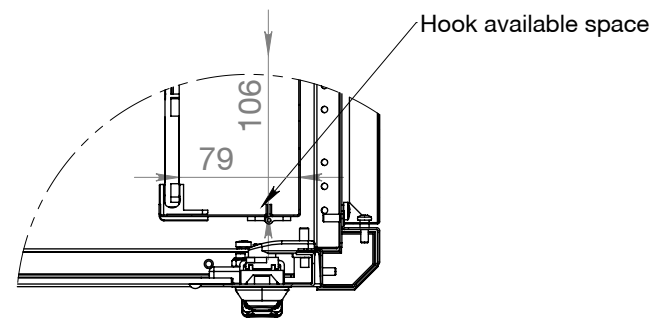

DN-43000 (4016032486916)
 DN-43000-B (4016032489924)

FRONT VIEW

INSIDE VIEW

SIDE VIEW

BACK VIEW

TOP VIEW

(TOP VIEW)

BOTTOM VIEW

ISO VIEW

INSIDE ISO VIEW