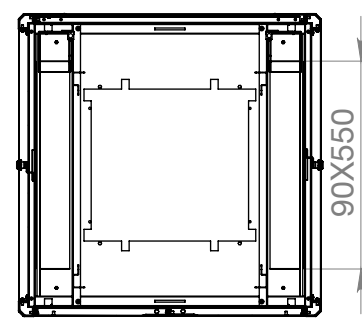

DN-43000 (4016032486916)
 DN-43000-B (4016032489924)

FRONT VIEW

INSIDE VIEW

SIDE VIEW

BACK VIEW

TOP VIEW

(TOP VIEW)

BOTTOM VIEW

ISO VIEW

INSIDE ISO VIEW