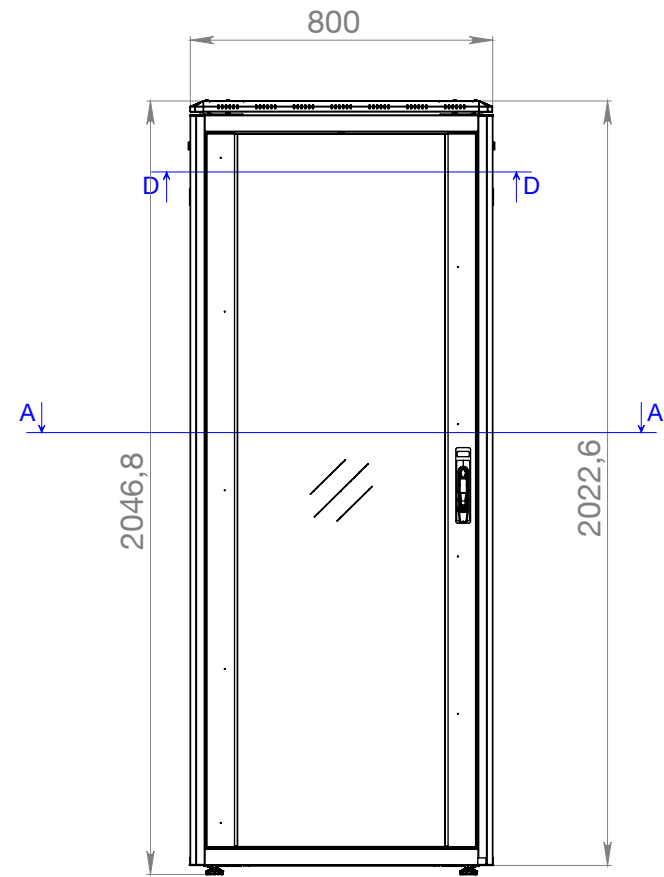

DN-43000 (4016032486916)
 DN-43000-B (4016032489924)

FRONT VIEW

INSIDE VIEW

SIDE VIEW

BACK VIEW

TOP VIEW

(TOP VIEW)

BOTTOM VIEW

ISO VIEW

INSIDE ISO VIEW