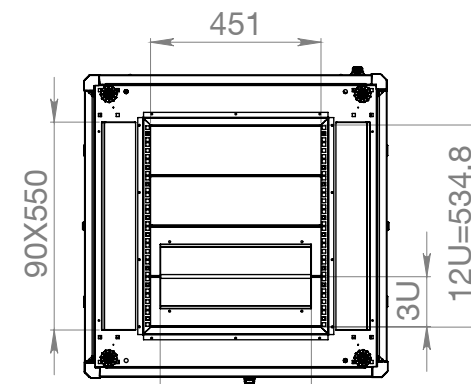

DN-43000 (4016032486916)
 DN-43000-B (4016032489924)

FRONT VIEW

INSIDE VIEW

SIDE VIEW

BACK VIEW

TOP VIEW

(TOP VIEW)

BOTTOM VIEW

ISO VIEW

INSIDE ISO VIEW