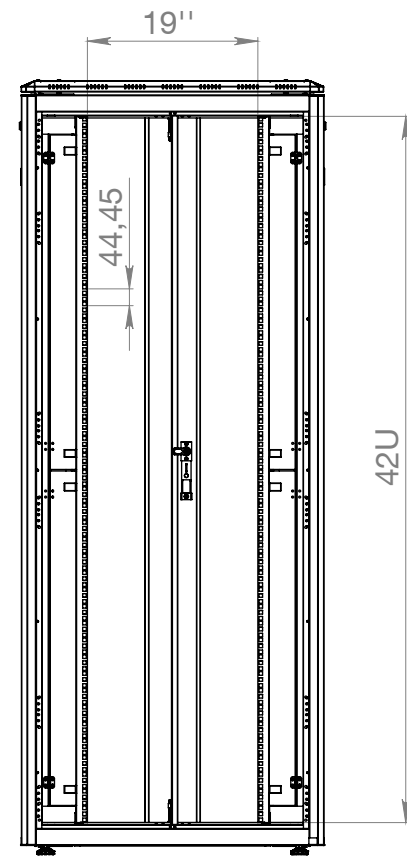

DN-43000 (4016032486916)
 DN-43000-B (4016032489924)

FRONT VIEW

INSIDE VIEW

SIDE VIEW

BACK VIEW

TOP VIEW

(TOP VIEW)

BOTTOM VIEW

ISO VIEW

INSIDE ISO VIEW