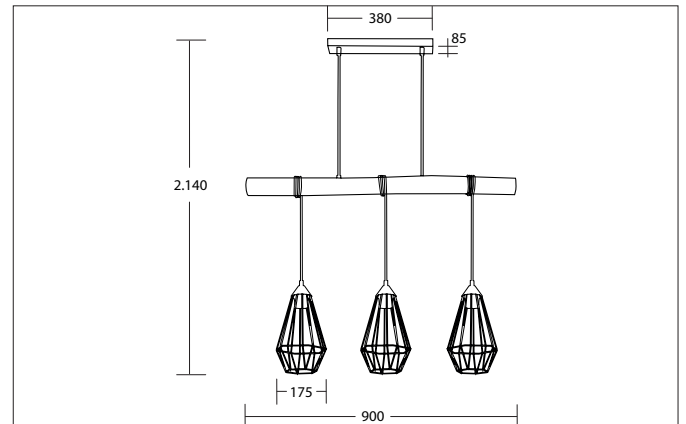

RUTILUS Pendant luminaire, for E27 LED retrofit lamps, with elongated cage shades

Article no. 57406080

Light.
For Generations.**Tender**

Pendant luminaire, for E27 LED retrofit lamps, with elongated cage shades, black matt / wood, Round.Suspended, Ceiling-mounted Lamp holder: E27, Mounting method: Suspended, Place of installation: Ceiling-mounted, Material: Wood / Steel, Degree of protection: according to DIN EN 60529 IP20, Protection class: (EN 61140) I, Voltage: 230V AC 50Hz, Power: 15 W, Amount of light sources / fittings: 3 Qty, Adjustability: Not adjustable, without control gear, Control: Other.

Article data	
Article no.	57406080
GTIN	4255752510253
Series name	RUTILUS
Short description	Pendant luminaire, for E27 LED retrofit lamps, with elongated cage shades
Material	Wood / Steel
Type of surface	Matt
Shape	Round
Length	900 mm
Width	175 mm
Height	2140 mm
Scope of delivery	mit Pendelabhängung max. 2.140 mm
Weight	2.860 kg
Conformance	CE, UKCA

Lighting technology	
Light output	Direct
Light sharing	Symmetric
Adjustable color temperature	No

RUTILUS Pendant luminaire, for E27 LED retrofit lamps, with elongated cage shades

Article no. 57406080

Light.
For Generations.

Packing data	
Gross weight	4.01 kg
Length of packaging	960 mm
Packaging width	230 mm
Packaging height	285 mm
Disposal at end of life	This product must not be disposed of with household waste. You are obliged, to dispose of such electrical waste separately. By disposing of electrical waste and other old or defective electronics separately, you support recycling or other forms of re-use. In that way you help to take care and to avoid that harmful substances get into the environment.