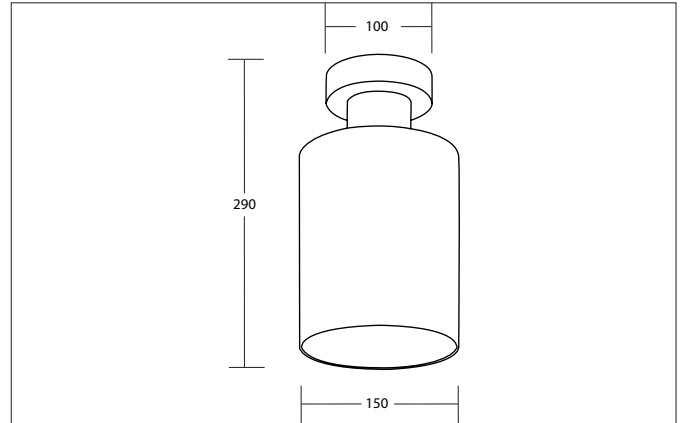

MURRAY Surface-mounted luminaire, for E27 LED retrofit lamp, with metallized glass cylinder

Article no. 57426080

Light.
For Generations.**Tender**

Surface-mounted luminaire, for E27 LED retrofit lamp, with metallized glass cylinder, black matt / glass metallized, Round. Surface mounting, Ceiling-mounted. Lamp holder: E27, Mounting method: Surface mounting, Place of installation: Ceiling-mounted, Material: Steel / Glass, Degree of protection: according to DIN EN 60529 IP20, Protection class: (EN 61140) I, Voltage: 230V AC 50Hz, Power: 15 W, Amount of light sources / fittings: 1 Qty, Adjustability: Not adjustable, without control gear, Control: Other.

Article data	
Article no.	57426080
GTIN	4255752510314
Series name	MURRAY
Short description	Surface-mounted luminaire, for E27 LED retrofit lamp, with metallized glass cylinder
Material	Steel / Glass
Type of surface	Matt
Shape	Round
Outer diameter	150 mm
Height	290 mm
Weight	0.824 kg
Conformance	CE, UKCA

Mounting technology	
Mounting method	Surface mounting
Place of installation	Ceiling-mounted
Adjustability	Not adjustable
Material cover	Without cover
Suitable for through-wiring	No

Packing data	
Gross weight	1.164 kg
Length of packaging	230 mm
Packaging width	230 mm
Packaging height	290 mm
Disposal at end of life	This product must not be disposed of with household waste. You are obliged, to dispose of such electrical waste separately. By disposing of electrical waste and other old or defective electronics separately, you support recycling or other forms of re-use. In that way you help to take care and to avoid that harmful substances get into the environment.