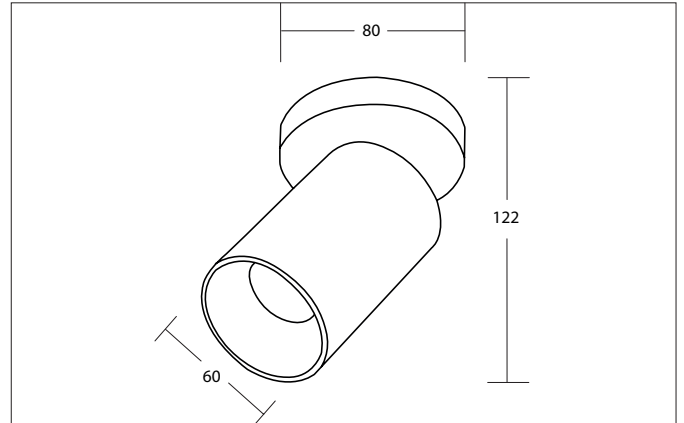

TAGES Ceiling surface mounted luminaire, for GU10-LED retrofit lamp, with metal housing and metal shade

Article no. 57121170

Light.
For Generations.**Tender**

Ceiling surface mounted luminaire, for GU10-LED retrofit lamp, with metal housing and metal shade, white structure, Round.Surface mounting, Ceiling-mountedLamp holder: GU10, Mounting method: Surface mounting, Place of installation: Ceiling-mounted, Material: Aluminium, Degree of protection: according to DIN EN 60529 IP20, Protection class: (EN 61140) I, Voltage: 230V AC 50Hz, Power: 8 W, Amount of light sources / fittings: 1 Qty, Adjustability: Rotable and pivoted, without control gear, Control: Other.

Article data

Article no.	57121170
GTIN	4251433995005
Series name	TAGES
Short description	Ceiling surface mounted luminaire, for GU10-LED retrofit lamp, with metal housing and metal shade
Material	Aluminium
Type of surface	Structure
Shape	Round
Outer diameter	80 mm
Hight	134 mm
Weight	0.251 kg
Conformance	CE, UKCA

Lighting technology

Light output	Direct
Light sharing	Symmetric
Adjustable color temperature	No

TAGES Ceiling surface mounted luminaire, for GU10-LED retrofit lamp, with metal housing and metal shade

Article no. 57121170

Packing data	
Gross weight	0.354 kg
Length of packaging	115 mm
Packaging width	95 mm
Packaging height	135 mm
Disposal at end of life	This product must not be disposed of with household waste. You are obliged, to dispose of such electrical waste separately. By disposing of electrical waste and other old or defective electronics separately, you support recycling or other forms of re-use. In that way you help to take care and to avoid that harmful substances get into the environment.